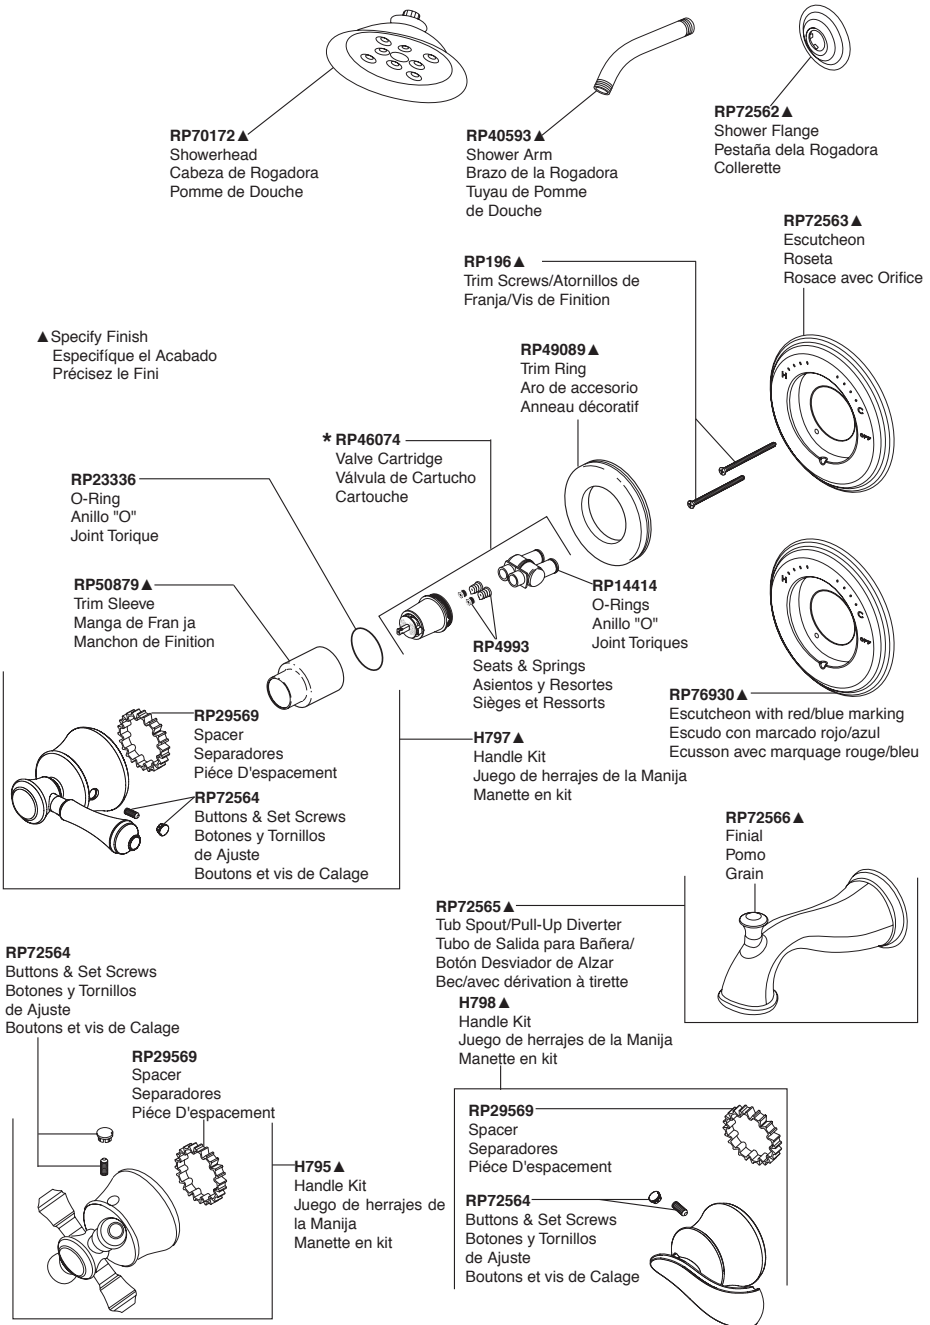

T14097-LHP, T14297-LHP & T14497-LHP Models / Modelos / Modèles