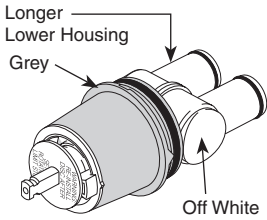

Cartridge Summary Reference Sheet

Units shipped in March 2006 and after.

MultiChoice® 13/14

Order RP46074 to Replace Cartridge.

Units shipped before March 2006.