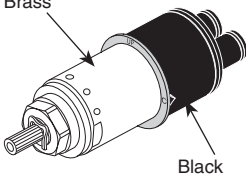

Order RP32104 to Replace Cartridge.

NA

17T

Brass