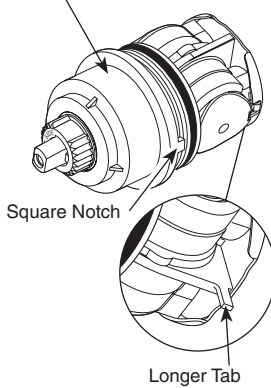

New Monitor® 1300/1400

Order RP19804 to Replace Cartridge.

17

Grey Upper Cap

Order RP46463 to Replace Cartridge.

1700

White Upper Cap

Order RP32104 to Replace Cartridge.