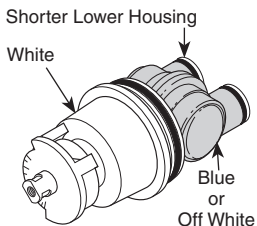

Cartridge Summary Reference Sheet

Units shipped in March 2006 and after.

MultiChoice® 13/14

Order RP46074 to Replace Cartridge.

Units shipped before March 2006.

Old Monitor® 1300/1400

Order RP19804 to Replace Cartridge.