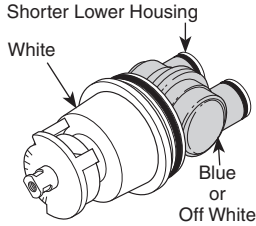

Old Monitor® 1300/1400

Order RP19804 to Replace Cartridge.

Replacement cartridges shipped in July 2006 and after.