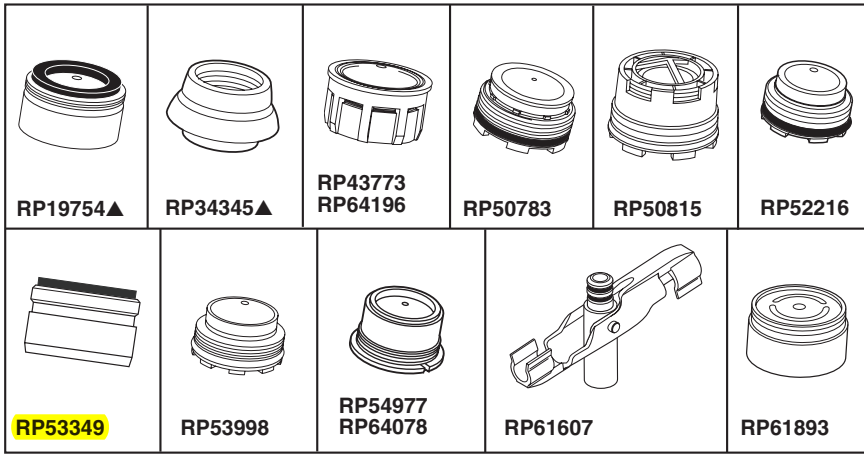

WATER EFFICIENT KITCHEN AERATORS

Submitted Model No.: _____

Specific Features: _____

STANDARD SPECIFICATIONS:

- Maximum 1.5 gpm flowrate @ 60 PSI.
- Maximum 2.2 gpm flowrate @ 60 PSI.
- Water efficient uses 30% less than industry standard of 2.2 gpm @ 60 PSI per ASME.

Part #	Description	Models
RP19754	1.5 gpm aerator assy. 15/16"-27 male	100,101, 120, 140, 175, 300, 240, 340, 400, 440, 441 (DST & non-DST models) 172, 174, 185, 1903, 2100, 2176, 2274, 2276, 2400, 2476
RP34345	1.5 gpm aerator assy. 3/4"-27 female	2155
RP43773	1.5 gpm aerator insert	155, 156 (non-DST models) 100,140, 300, 240, 400, 440 (DST & non-DST models) 172, 174, 185, 2100, 2176, 2274, 2276, 2400, 2457, 2476
RP64196	2.2 gpm aerator insert	
RP50783	2.2 gpm aerator assy. M24x1 male	11946-SD (non-DST model) Wrench RP52217
RP50815	Full Flow aerator assy. M21.5 x1 male	4153, 4353, 9178, 9192, 9992, 16971, 19922, 19949, 19950, 19978, 19992 (DST models) Wrench Included
RP52216	1.5 gpm aerator insert	119/319/419 (DST & non-DST models) 155/156 (DST models) 4380 DST models) Wrench RP52217
RP53349	1.5 gpm jr. aerator assy. 13/16"-27 male	190/2190 2170/2171/2172
RP53998	2.2 gpm aerator assy. M24x1 male	155, 156, 1980, 1980T, 4380, 4380T, 11946-SD (DST models) Wrench RP52217
RP54977	1.5 gpm aerator assy. 13/16"-27 male	1353, 3353, 4453, 11926 (DST models) Wrench RP52217
RP61607	1.5 gpm adapter	467, 470, 473, 955, 978, 980, 980T, 989, 999, 4353, 9955, 9978 (DST models)
RP61893	2.2 gpm aerator assy. 15/16"-27 male	B1310LF, B3310LF, B4410LF
RP64078	2.2 gpm aerator assy. 13/16"-27 male	1353, 3353, 4453, 11926 (DST models) Wrench RP52217

WARRANTY

- Lifetime Faucet and Finish Limited Warranty to the original consumer purchaser to be free from defects in material and workmanship.
- 5 Year Limited Warranty for usage in all industrial, commercial and business applications.