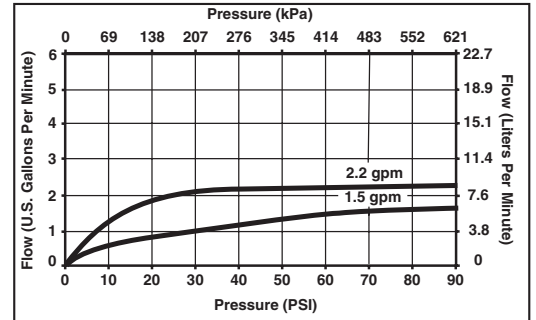

COMPLIES WITH:

- ASME A112.18.1 / CSA B1 25.1

▲ Designate Proper Finish Suffix

Delta reserves the right (1) to make changes in specifications and materials, and (2) to change or discontinue models, both without notice or obligation. Dimensions are for reference only. See current full-line price book or www.specselect.com for finish options and product availability.

DSP-K-AERATORS Rev. B

55 E. 111th Street, Indianapolis, Indiana 46280
350 South Edgeware Road, ST. Thomas, ON N5P 4C4
© 2010 Masco Corporation of Indiana