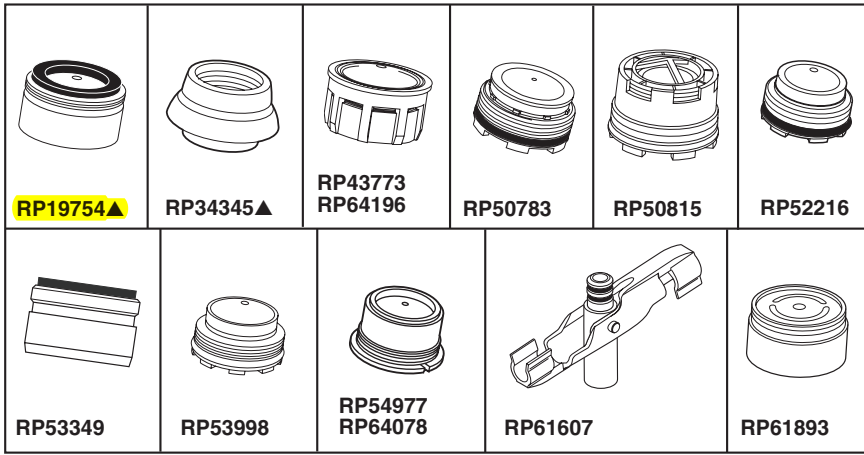

WATER EFFICIENT KITCHEN AERATORS

Submitted Model No.: _____

Specific Features: _____

STANDARD SPECIFICATIONS:

- Maximum 1.5 gpm flowrate @ 60 PSI.
- Maximum 2.2 gpm flowrate @ 60 PSI.
- Water efficient uses 30% less than industry standard of 2.2 gpm @ 60 PSI per ASME.

Part #	Description	Models
RP19754	1.5 gpm aerator Assy. 15/16"-27 male	100,101, 120, 140, 175, 300, 240, 340, 400, 440, 441 (DST & non-DST models) 172, 174, 185, 1903, 2100, 2176, 2274, 2276, 2400, 2476
RP34345	1.5 gpm aerator Assy. 3/4"-27 female	2155
RP43773	1.5 gpm aerator insert	155, 156 (non-DST models) 100,140, 300, 240, 400, 440 (DST & non-DST models) 172, 174, 185, 2100, 2176, 2274, 2276, 2400, 2457, 2476
RP64196	2.2 gpm aerator insert	
RP50783	2.2 gpm aerator Assy. M24x1 male	11946-SD (non-DST model) Wrench RP52217
RP50815	Full Flow aerator Assy. M21.5 x1 male	4153, 4353, 9178, 9192, 9992, 16971, 19922, 19949, 19950, 19978, 19992 (DST models) Wrench Included
RP52216	1.5 gpm aerator insert	119/319/419 (DST & non-DST models) 155/156 (DST models) 4380 (DST models) Wrench RP52217
RP53349	1.5 gpm jr. aerator Assy. 13/16"-27 male	190/2190 2170/2171/2172
RP53998	2.2 gpm aerator Assy. M24x1 male	155, 156, 1980, 1980T, 4380, 4380T, 11946-SD (DST models) Wrench RP52217
RP54977	1.5 gpm aerator Assy. 13/16"-27 male	1353, 3353, 4453, 11926 (DST models) Wrench RP52217
RP61607	1.5 gpm adapter	467, 470, 473, 955, 978, 980, 980T, 989, 999, 4353, 9955, 9978 (DST models)
RP61893	2.2 gpm aerator Assy. 15/16"-27 male	B1310LF, B3310LF, B4410LF
RP64078	2.2 gpm aerator Assy. 13/16"-27 male	1353, 3353, 4453, 11926 (DST models) Wrench RP52217

WARRANTY

- Lifetime Faucet and Finish Limited Warranty to the original consumer purchaser to be free from defects in material and workmanship.
- 5 Year Limited Warranty for usage in all industrial, commercial and business applications.