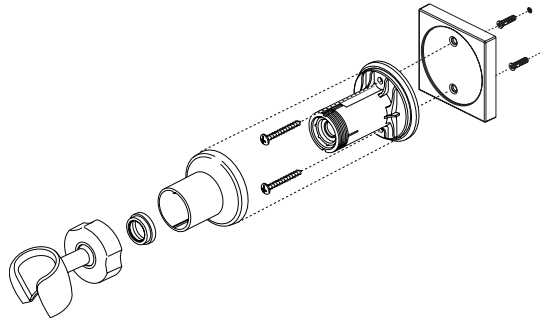

U4010-PK▲
Handshower holder
Teleducha titular
Support douchette

**55552, 55567, 55051 & 55530
Series/Series/Seria**

U495D -▲60-PK
Hose & Gaskets
Manguera y Empaques
Tuyau souple et joints