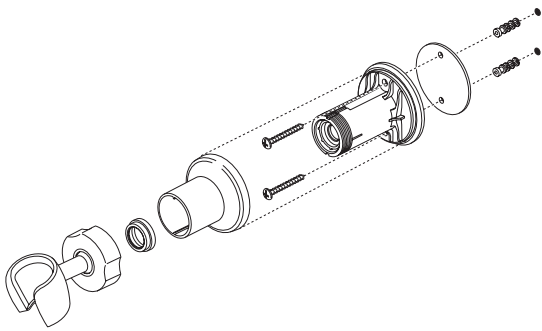

55011, 55013, 55020, 55021, 55051,
55085, 55530, 57510 & 57923
Series/Series/Seria

RP61294▲
Mounting Bracket
Consola de montaje
Support