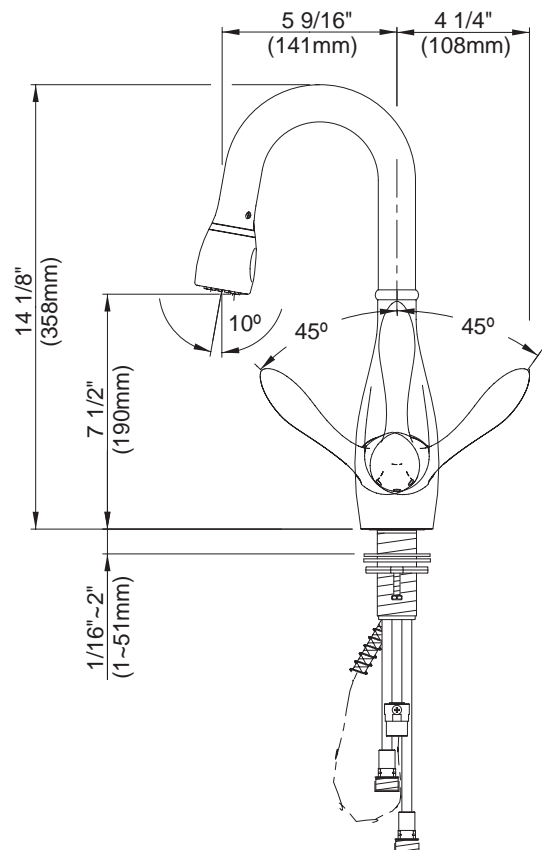

Specific Features: _____ Submitted Model No.: _____

SD455646/09-07.01