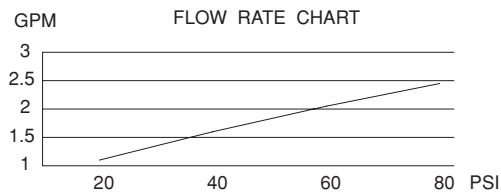

Specific Features: _____ Submitted Model No.: _____

SD455646/09-07.01