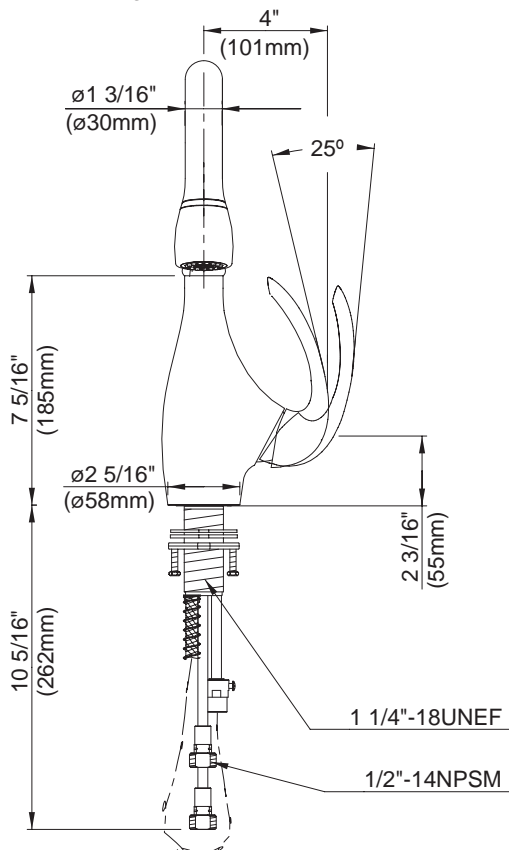

Specific Features: _____ Submitted Model No.: _____

SD455646/09-07.01