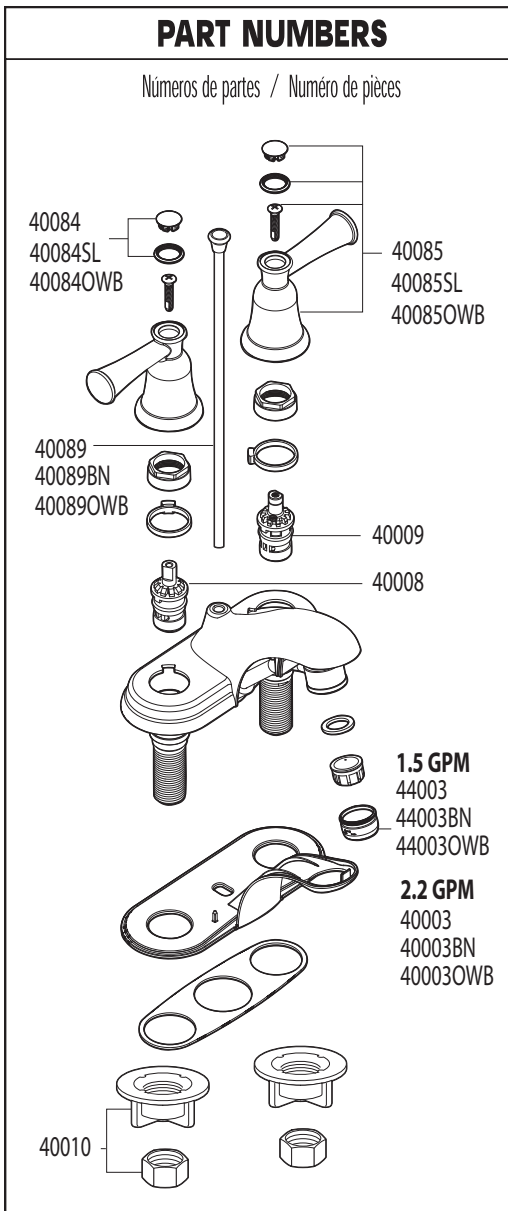

A Moen Incorporated Brand

CAPSTONE® Two-Handle Centerset Lavatory Faucet

MODEL	HANDLE	WASTE	FINISH
41211	Lever	50/50	Chrome
41211BN	Lever	50/50	Brushed Nickel
41211OWB	Lever	50/50	Old World Bronze
41213	Lever	None	Chrome
41213BN	Lever	None	Brushed Nickel
41213OWB	Lever	None	Old World Bronze

PART NUMBERS

Números de partes / Numéro de pièces

50/50 Waste Assembly

- 40025 Chrome
- 40025BN Brushed Nickel
- 40025OWB Old World Bronze