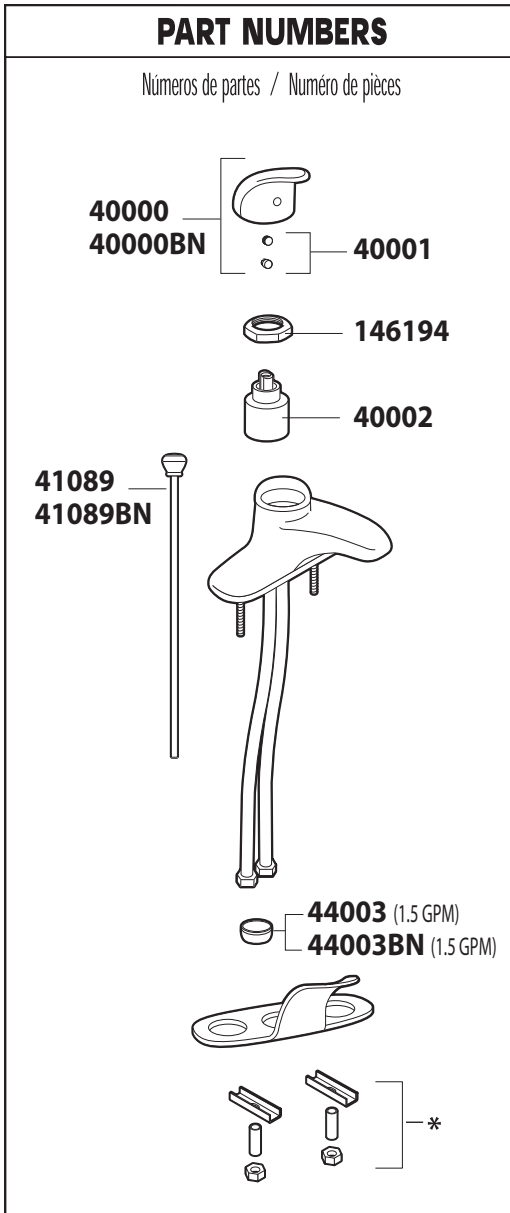

A Moen Incorporated Brand

CORNERSTONE® Single-Handle Lavatory Faucet

MODEL	HANDLE	WASTE	FINISH
CA40712	Lever	50/50	Chrome
CA40712BN	Lever	50/50	Brushed Nickel
CA40718	Lever	All Metal	Chrome
CA40719	Lever	None	Chrome

* These components can be found in service kit 40004