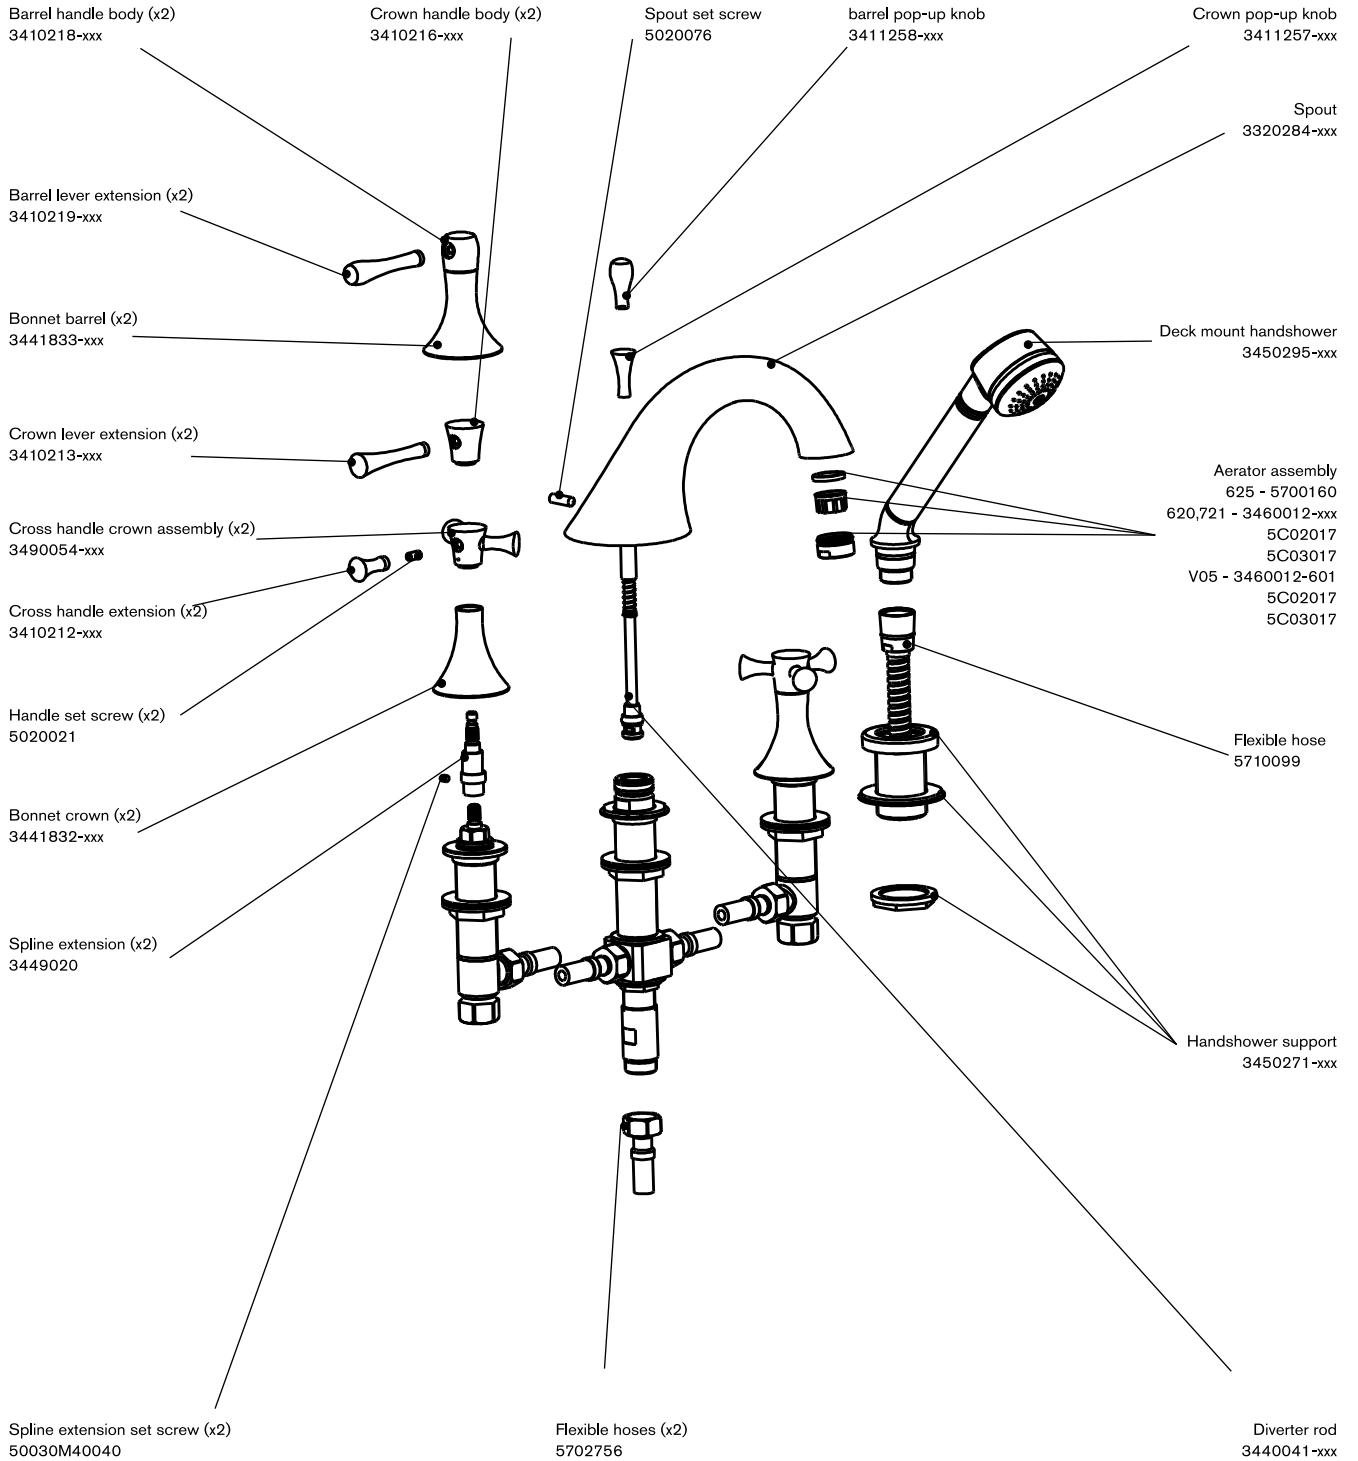

technical specifications
 note: xxx represent different finishes

code: 244 645 xxx
245 645 xxx
246 645 xxx

www.cifial.pt | cifial@cifial.pt
 cifialdecor@infonegocio.com
 www.cifial.co.uk | sales@cifial.co.uk
 www.cifialusa.com | info@cifialusa.com

566392
 983MW004V04