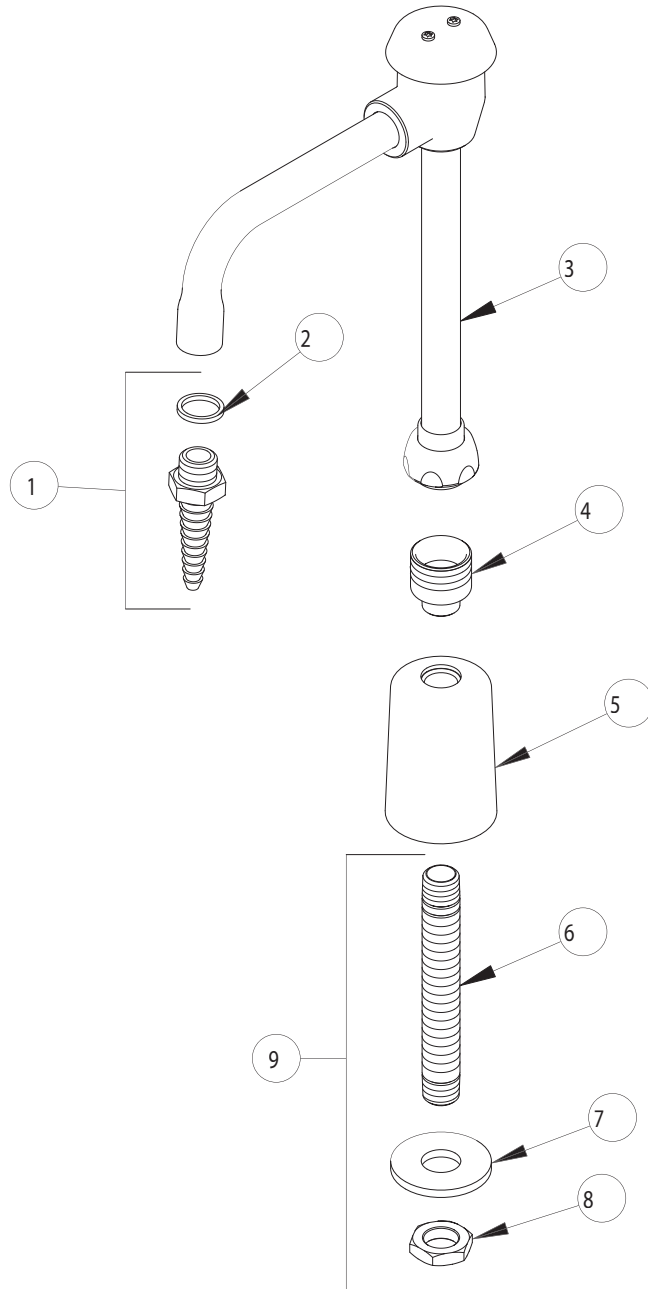

PARTS LIST

BY: SID
CHK'D:

FINISH:
DATE:

AS SPECIFIED
11-01-01

985-AWSGN2BVBE7

ITEM NO.	PART NO.	DESCRIPTION	ITEM NO.	PART NO.	DESCRIPTION
1	E7	LAB NOZZLE OUTLET	6	957-003	MALE THREAD SHANK
2	229-003	WASHER	7	705-010	STEEL WASHER
3	GN2BVB	V B SPOUT B TYPE END	8	705-008	NUT
4	225-005	ADAPTER	9	957-003K	SHANK ASSEMBLY
5	985-021	TURRET, TOP OUTLET			