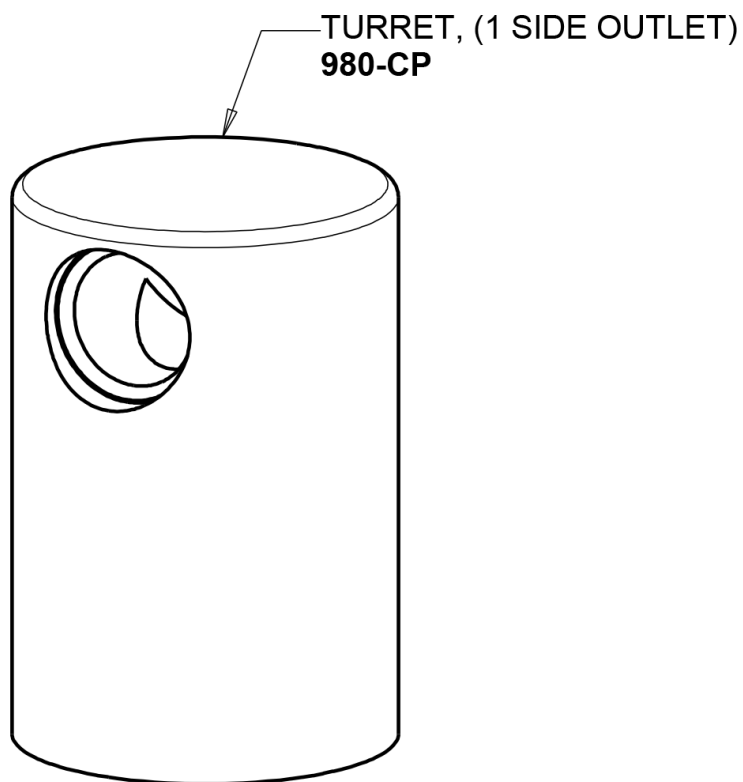

# Repair Parts

980-909LEB

Turret with Single Ball Valve

**CHICAGO  
FAUCETS** 

a Geberit company

## Base Parts: