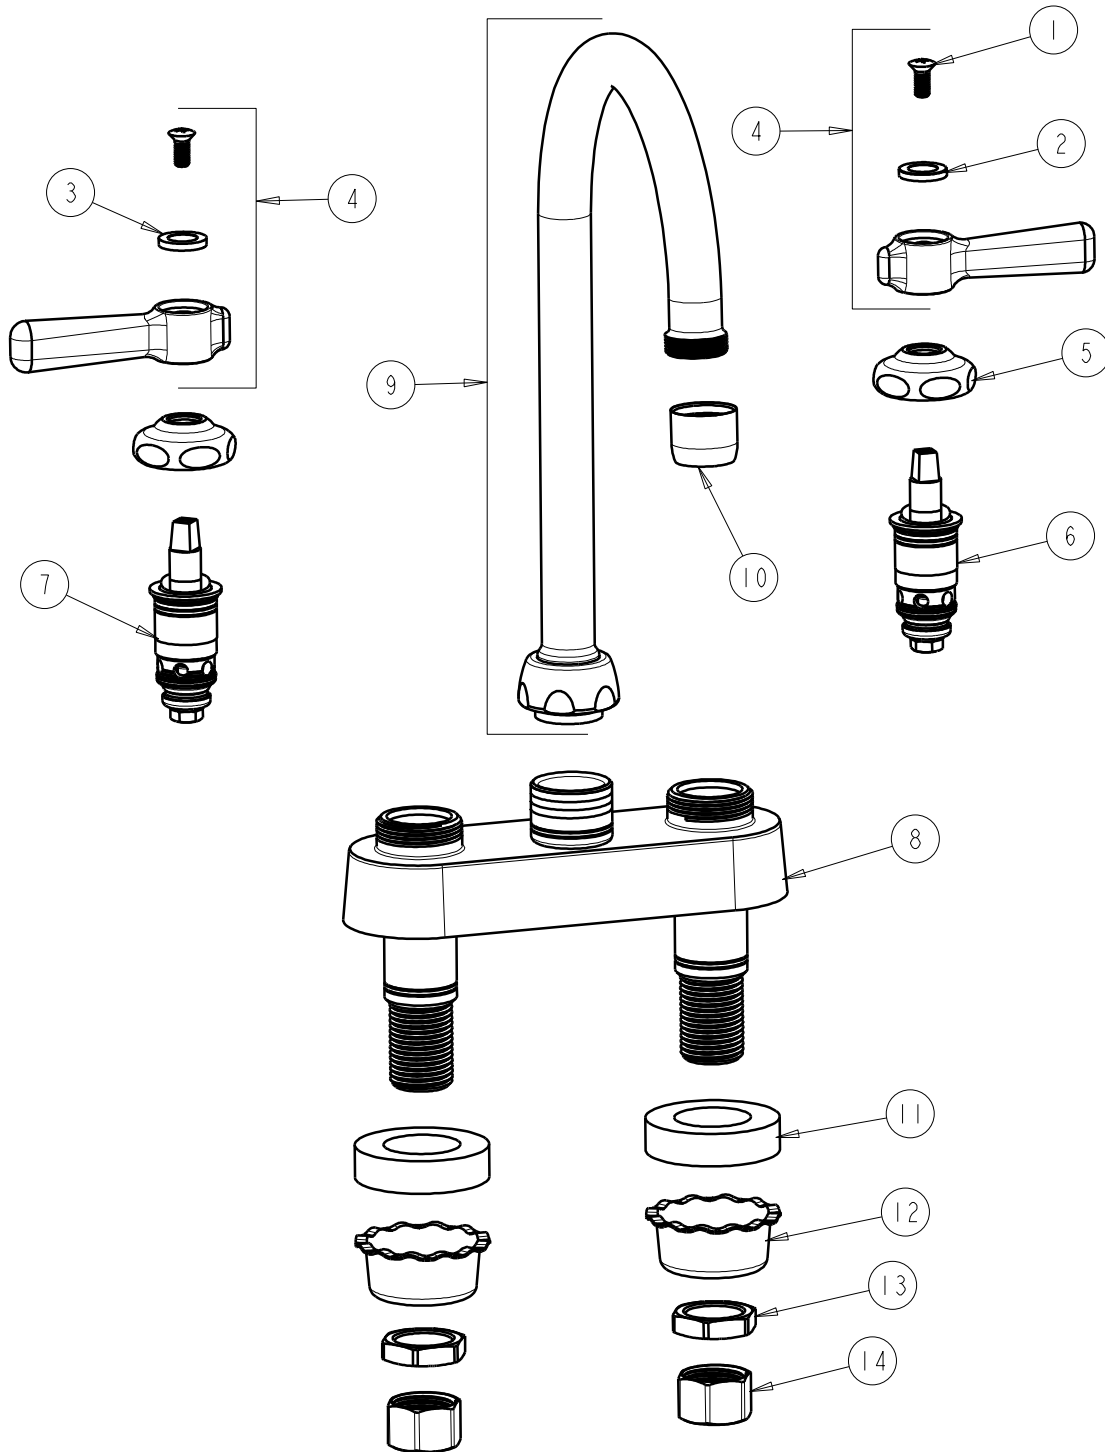

**CHICAGO FAUCETS**  
a Geberit company

2100 South Clearwater Drive  
Des Plaines, IL 60018  
Phone: 847-803-5000  
Fax: 847-803-5454  
www.chicagofaucets.com

**REPAIR PARTS**

FITTING NO.  
**895-GN2AE3ABCP**  
SUBMITTED MODEL NO.

**FOR TECHNICAL ASSISTANCE**  
1-800-TEC-TRUE (1-800-832-8783)

BY: SID DATE: 05-21-09  
CHK: *[Signature]* REV:

ITEM NO.

ITEM	PART NO.	DESCRIPTION	ITEM	PART NO.	DESCRIPTION
1	420-010JKRCF	SCREW, 10-32 UNC PH 1/2	8	---	VALVE BODY (NOT SOLD SEPARATELY)
2	633-123JKNF	INDEX BUTTON (BLUE)	9	GN2AE3JKCP	FOR PARTS SEE GN2AE3JKCP
3	633-023JKNF	INDEX BUTTON (RED)	10	E3JKCP	SOFTFLO AERATOR OUTLET
4	369-PRJKCP	LEVER HANDLE ASSEMBLY (PAIR)	11	555-313JKNF	WASHER
5	1-214JKCP	CAP	12	1797-114JKNF	BASIN COCK WASHER
6	AB1-099XTJKNF	QUATURN UNIT (RH)	13	49-004JKRBF	LOCKNUT
7	AB1-100XTJKNF	QUATURN UNIT (LH)	14	49-005JKRBF	COUPLING NUT