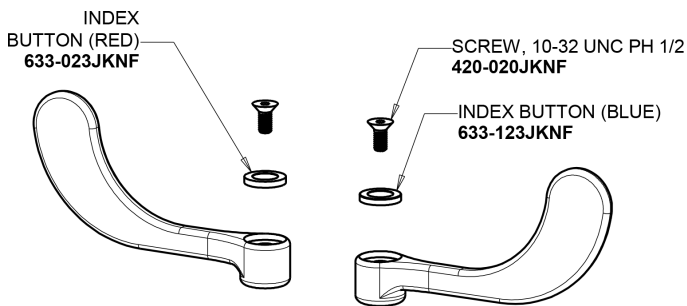

Repair Parts

895-317GN8AE29VAB

Hot and Cold Water Sink Faucet

**CHICAGO
FAUCETS**

a Geberit company

Base Parts:

8" Rigid / Swing Gooseneck Spout GN8AJKABCP

Lam-a-Flo Outlet with Adapter E29JKABCP

4" Wristblade Handle 317-PRJKCP

Quaturn Compression Operating Cartridge (pair) 1-099XTJKABNF (right) 1-100XTJKABNF (left)

For Technical Assistance:

Phone: 800-TEC-TRUE (832-8783)

Email: techsupport.us@chicago faucets.com