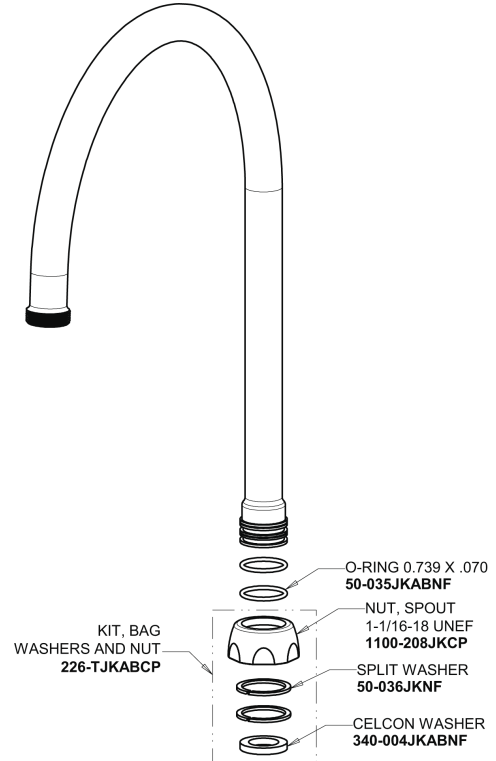

Repair Parts

895-317GN8AE29VAB

Hot and Cold Water Sink Faucet

**CHICAGO
FAUCETS**

a Geberit company

Base Parts:

8" Rigid / Swing Gooseneck Spout GN8AJKABCP

Lam-a-Flo Outlet with Adapter E29JKABCP

4" Wristblade Handle 317-PRJKCP

Quaturn Compression Operating Cartridge (pair) 1-099XTJKABNF (right) 1-100XTJKABNF (left)

For Technical Assistance:

Phone: 800-TEC-TRUE (832-8783)

Email: techsupport.us@chicago faucets.com