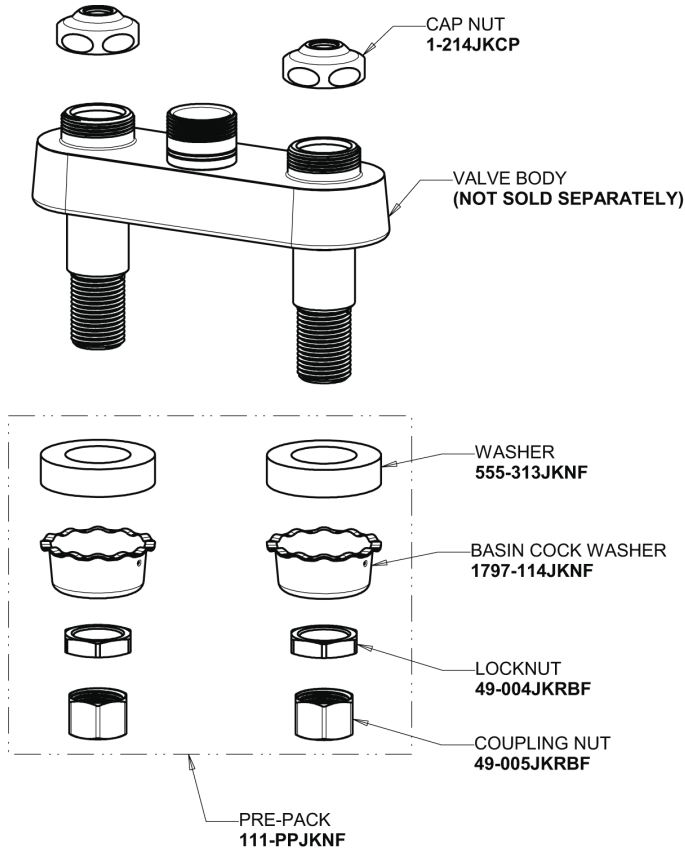

Repair Parts

895-317GN8AE29VAB

Hot and Cold Water Sink Faucet

**CHICAGO
FAUCETS**

a Geberit company

Base Parts:

8" Rigid / Swing Gooseneck Spout GN8AJKABCP

Lam-a-Flo Outlet with Adapter E29JKABCP

4" Wristblade Handle 317-PRJKCP

Quaturn Compression Operating Cartridge (pair) 1-099XTJKABNF (right) 1-100XTJKABNF (left)

For Technical Assistance:

Phone: 800-TEC-TRUE (832-8783)

Email: techsupport.us@chicago faucets.com