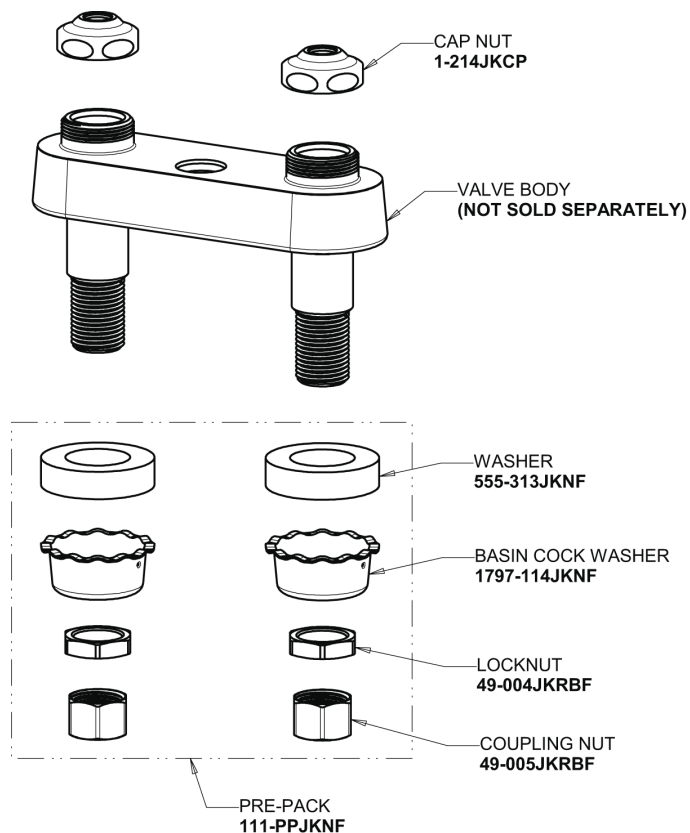

Repair Parts

895-317E73-RGD2AB

Hot and Cold Water Sink Faucet

**CHICAGO
FAUCETS**

a Geberit company

Base Parts:

5-1/4" Rigid Gooseneck Spout GNRGD2JKABCP

1.0 GPM (3.8 L/min) Non-Aerating Laminar Outlet E73JKABCP

4" Wristblade Handle 317-PRJKCP

Quatern Compression Cartridge (pair) 1-099XTJKABNF (right) 1-100XTJKABNF (left)

For Technical Assistance:

Phone: 800-TEC-TRUE (832-8783)

Email: techsupport.us@chicagofaucets.com