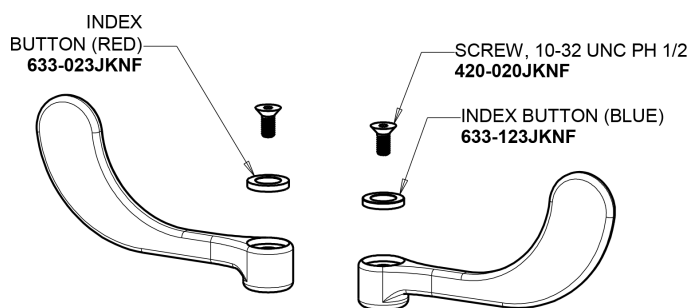

Repair Parts

895-317E73-RGD2AB

Hot and Cold Water Sink Faucet

**CHICAGO
FAUCETS**

a Geberit company

Base Parts:

5-1/4" Rigid Gooseneck Spout GNRGD2JKABCP

1.0 GPM (3.8 L/min) Non-Aerating Laminar Outlet E73JKABCP

4" Wristblade Handle 317-PRJKCP

Quatern Compression Cartridge (pair) 1-099XTJKABNF (right) 1-100XTJKABNF (left)

For Technical Assistance:

Phone: 800-TEC-TRUE (832-8783)

Email: techsupport.us@chicagofaucets.com