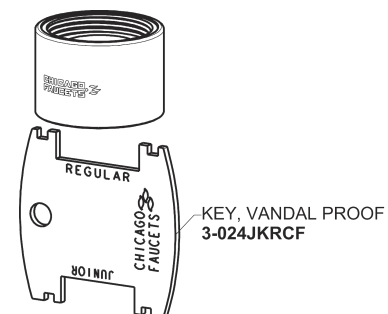

Repair Parts

895-317E2805-5ABCP

Hot and Cold Water Sink Faucet

**CHICAGO
FAUCETS** 

a Geberit company

Base Parts:

4" Wristblade Handle 317-PRJKCP

3-1/2" Rigid / Swing Gooseneck Spout GN1AJKABCP

Quatern Compression Cartridge (pair) 1-099XTJKABNF (right) 1-100XTJKABNF (left)

0.5 GPM (1.9 L/min) Vandal Proof Non-Aerating Spray Outlet E2805-5JKABCP

For Technical Assistance:

Phone: 800-TEC-TRUE (832-8783)