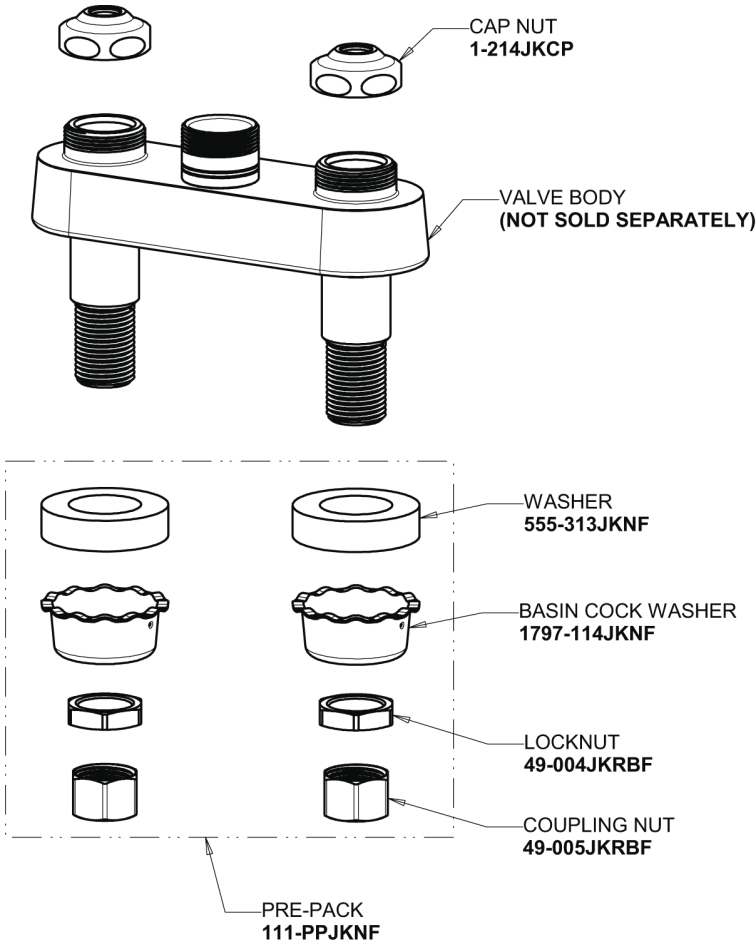

Repair Parts

895-317E2805-5ABCP

Hot and Cold Water Sink Faucet

**CHICAGO
FAUCETS** 

a Geberit company

Base Parts:

4" Wristblade Handle 317-PRJKCP

3-1/2" Rigid / Swing Gooseneck Spout GN1AJKABCP

Quatern Compression Cartridge (pair) 1-099XTJKABNF (right) 1-100XTJKABNF (left)

0.5 GPM (1.9 L/min) Vandal Proof Non-Aerating Spray Outlet E2805-5JKABCP

For Technical Assistance:

Phone: 800-TEC-TRUE (832-8783)