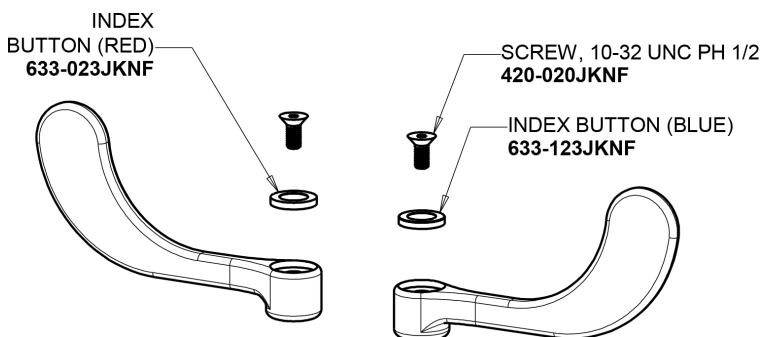

Repair Parts

895-317E2805-5ABCP

Hot and Cold Water Sink Faucet

**CHICAGO
FAUCETS** 

a Geberit company

Base Parts:

4" Wristblade Handle 317-PRJKCP

3-1/2" Rigid / Swing Gooseneck Spout GN1AJKABCP

Quatern Compression Cartridge (pair) 1-099XTJKABNF (right) 1-100XTJKABNF (left)

0.5 GPM (1.9 L/min) Vandal Proof Non-Aerating Spray Outlet E2805-5JKABCP

For Technical Assistance:

Phone: 800-TEC-TRUE (832-8783)