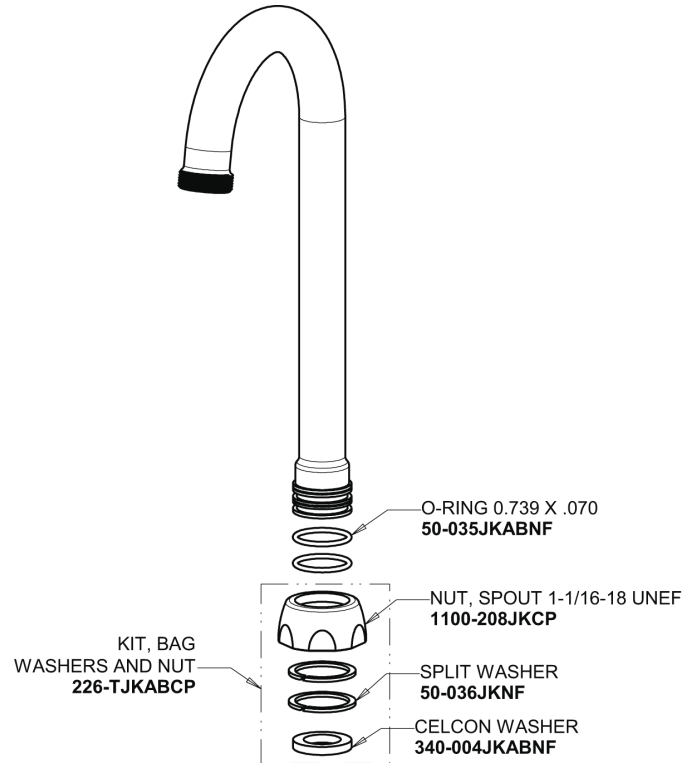

Repair Parts

895-317E2805-5ABCP

Hot and Cold Water Sink Faucet

**CHICAGO
FAUCETS** 

a Geberit company

Base Parts:

4" Wristblade Handle 317-PRJKCP

3-1/2" Rigid / Swing Gooseneck Spout GN1AJKABCP

Quatern Compression Cartridge (pair) 1-099XTJKABNF (right) 1-100XTJKABNF (left)

0.5 GPM (1.9 L/min) Vandal Proof Non-Aerating Spray Outlet E2805-5JKABCP

For Technical Assistance:

Phone: 800-TEC-TRUE (832-8783)