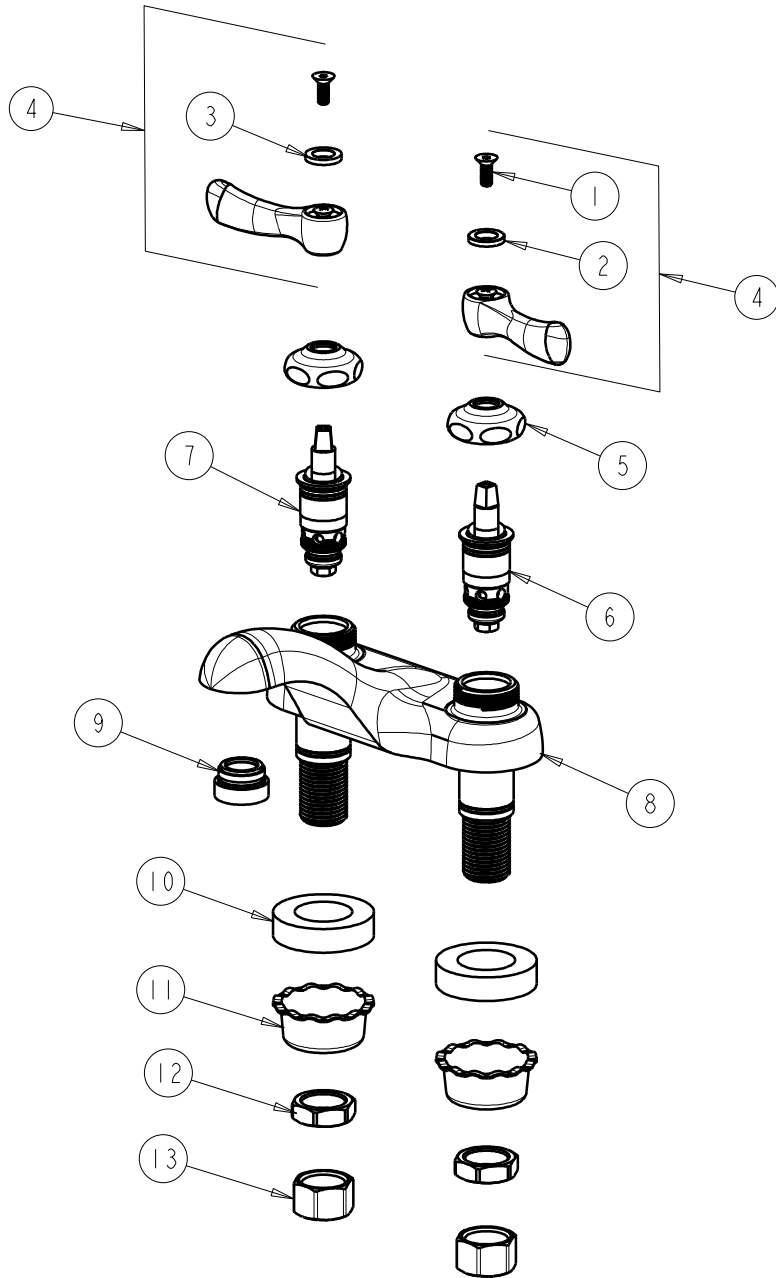

CHICAGO FAUCETS
a Geberit company

2100 South Clearwater Drive
Des Plaines, IL 60018
Phone: 847-803-5000
Fax: 847-803-5454
www.chicagofaucets.com

REPAIR PARTS

FITTING NO.

802-VE2805ABCP

SUBMITTED MODEL NO.

BY: SID

DATE: 10-29-08

CHK: *[Signature]*

REV:

ITEM NO.

FOR TECHNICAL ASSISTANCE
1-800-TEC-TRUE (1-800-832-8783)

ITEM	PART NO.	DESCRIPTION	ITEM	PART NO.	DESCRIPTION
1	420-020JKNF	SCREW, 1/8 FLAT HEX HEAD X 1/2	8	---	VALVE BODY NOT SOLD SEPARATELY
2	633-123JKNF	INDEX BUTTON (BLUE)	9	E2805JKCP	VANDAL PROOF SPRAY OUTLET
3	633-023JKNF	INDEX BUTTON (RED)	10	555-313JKNF	WASHER
4	390-PRJKCP	LEVER HANDLE ASSEMBLY (PAIR)	11	1797-114JKNF	BASIN COCK WASHER
5	1-214JKCP	CAP	12	49-004JKRBF	LOCKNUT
6	AB1-099XTJKNF	QUATURN UNIT (RH)	13	49-005JKRBF	COUPLING NUT
7	AB1-100XTJKNF	QUATURN UNIT (LH)			