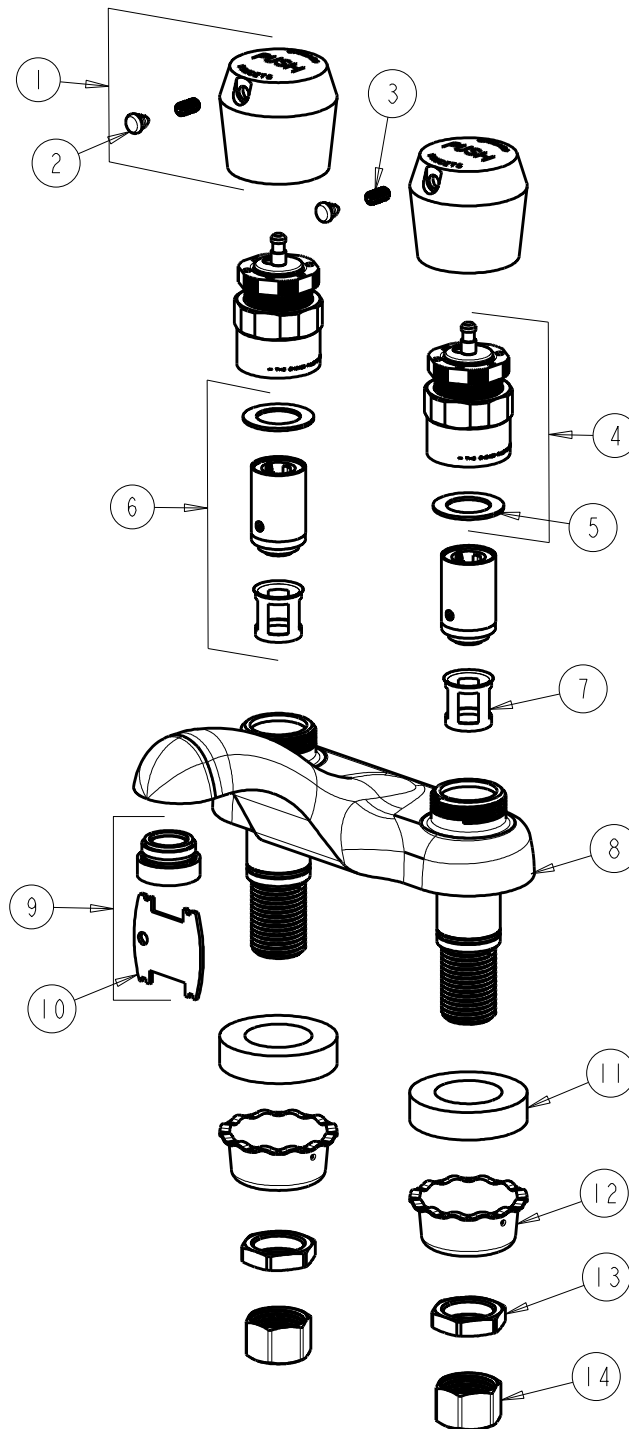

BY: SID

DATE: 06-07-12

CHK: *[Signature]*

REV:

ITEM NO.

FOR TECHNICAL ASSISTANCE
1-800-TEC-TRUE (1-800-832-8783)

ITEM	PART NO.	DESCRIPTION	ITEM	PART NO.	DESCRIPTION
1	665-PSHJKCP	HANDLE, PUSH CAP	8	---	VALVE BODY NOT SOLD SEPARATELY
2	665-209JKNF	BUTTON NEUTRAL	9	E2805JKCP	VP ECONOFLO SPRAY OUTLET w/KEY
3	665-116JKNF	SET SCREW	10	3-024JKRCF	KEY, VP
4	665-190KJKNF	ACTUATOR ASSEMBLY	11	555-313JKNF	WASHER
5	665-011JKNF	WASHER, SEALING	12	1797-114JKNF	BASIN COCK WASHER
6	671-XJKNF	METERING VALVE CARTRIDGE	13	49-004JKRBF	LOCKNUT
7	667-402JKNF	MVP FILTER	14	49-005JKRBF	COUPLING NUT