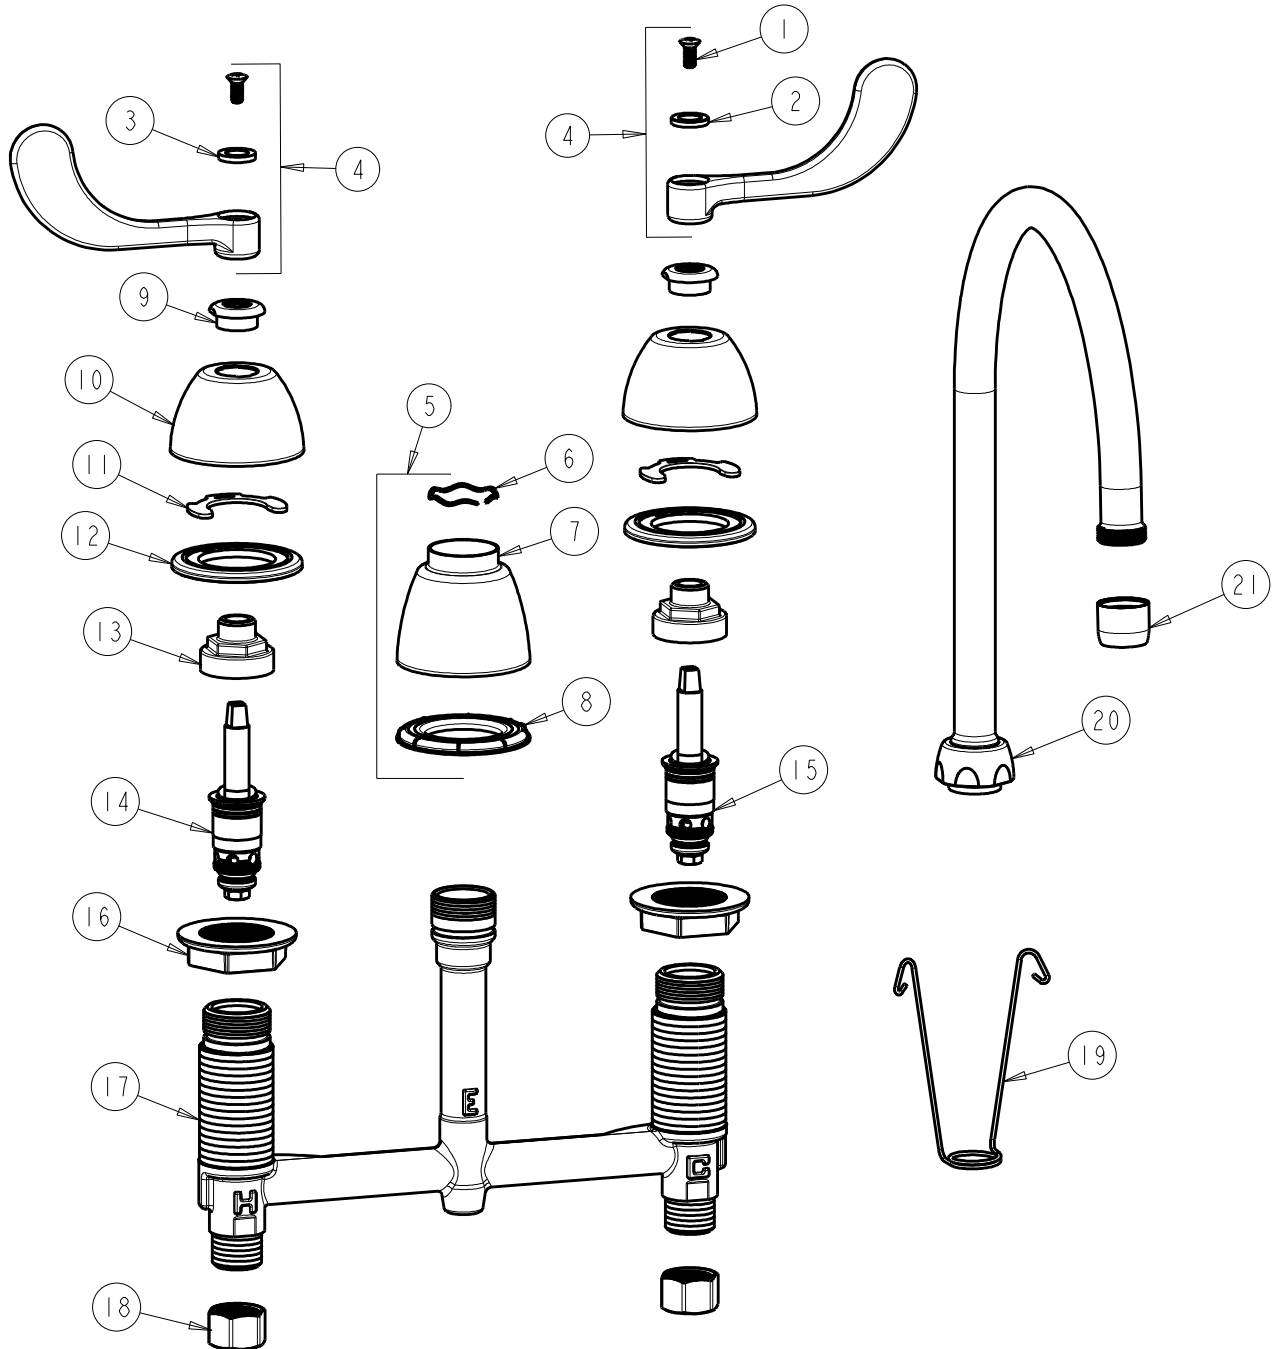

CHICAGO FAUCETS
a Geberit company

2100 South Clearwater Drive
Des Plaines, IL 60018
Phone: 847-803-5000
Fax: 847-803-5454
www.chicagofaucets.com

REPAIR PARTS

FITTING NO.

786-GN8AE3ABCP

SUBMITTED MODEL NO.

BY: SID

DATE: 05-18-09

CHK:

REV: 05-03-12

ITEM NO.

FOR TECHNICAL ASSISTANCE
1-800-TEC-TRUE (1-800-832-8783)

ITEM	PART NO.	DESCRIPTION	ITEM	PART NO.	DESCRIPTION
1	420-010JKRCF	SCREW, 10-32 UNC PH 1/2	12	888-026JKNF	WASHER, SEALING
2	633-123JKNF	INDEX BUTTON (BLUE)	13	274-014JKRBF	NUT, CAP
3	633-023JKNF	INDEX BUTTON (RED)	14	377-XTLHJKABNF	LH QUATURN CARTRIDGE
4	317-PRJKCP	HANDLE, 4" WRISTBLADE (PAIR)	15	377-XTRHJKABNF	RH QUATURN CARTRIDGE
5	785-400JKCP	SPOUT ESCUTCHEON KIT	16	250-004JKNF	LOCKNUT
6	50-038JKNF	WAVE WASHER	17	—	BODY, VALVE
7	785-400JKCP	ESCUTCHEON, SPOUT BASE	18	49-005JKRBF	COUPLING NUT
8	888-027JKNF	SPOUT ESCUTCHEON WASHER	19	200-008JKNF	HANGER
9	422-113JKCP	ESCUTCHEON NUT	20	GN8AJKCP	SPOUT
10	250-082JKCP	ESCUTCHEON	21	E3JKCP	SOFTFLO AERATOR 2.2 GPM
11	200-009JKNF	CLIP, RETAIN			