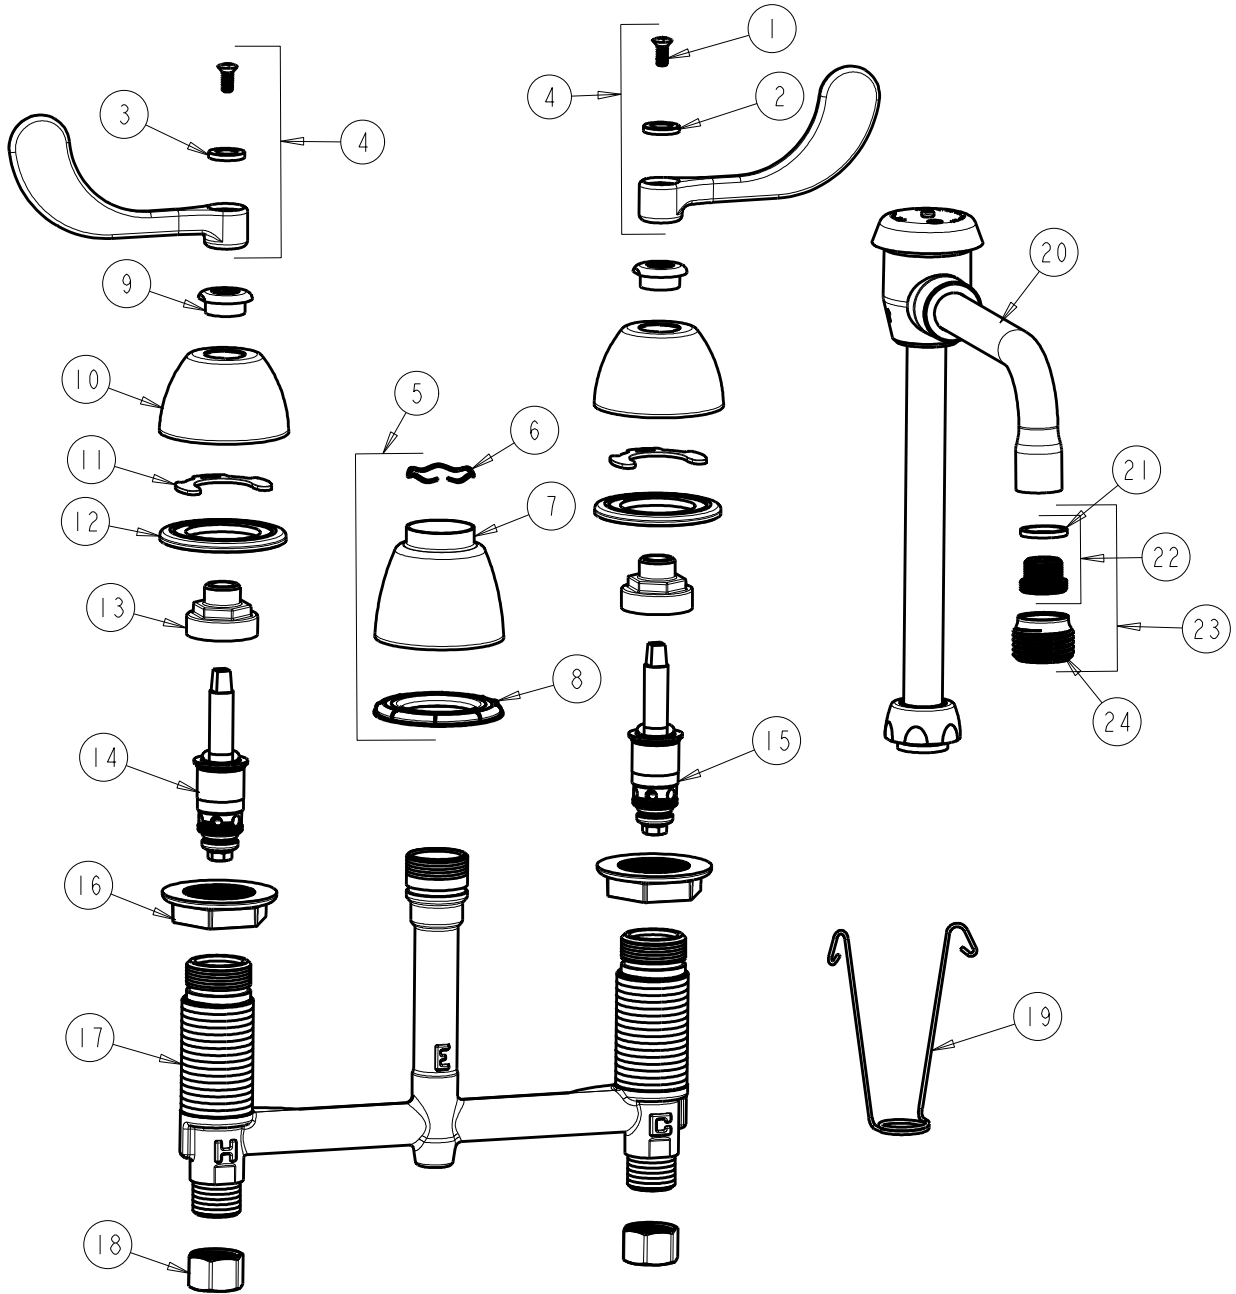

CHICAGO FAUCETS
a Geberit company

2100 South Clearwater Drive
Des Plaines, IL 60018
Phone: 847-803-5000
Fax: 847-803-5454
www.chicagofaucets.com

REPAIR PARTS

FITTING NO.
786-GN2BVBE2-2CP
SUBMITTED MODEL NO.

FOR TECHNICAL ASSISTANCE
1-800-TEC-TRUE (1-800-832-8783)

BY: SID DATE: 07-13-11
CHK: REV: 05-01-12

ITEM NO.

ITEM	PART NO.	DESCRIPTION	ITEM	PART NO.	DESCRIPTION
1	420-010JKRCF	SCREW, 10-32 UNC PH 1/2	13	274-014JKRBF	NUT, CAP
2	633-123JKNF	INDEX BUTTON (BLUE)	14	377-XTLHJKNF	LH QUATURN CARTRIDGE
3	633-023JKNF	INDEX BUTTON (RED)	15	377-XTRHJKNF	RH QUATURN CARTRIDGE
4	317-PRJKCP	HANDLE, 4" WRISTBLADE (PAIR)	16	250-004JKNF	LOCKNUT
5	785-400JKCP	SPOUT ESCUTCHEON KIT	17	—	BODY, VALVE
6	50-038JKNF	WAVE WASHER	18	49-005JKRBF	COUPLING NUT
7	785-400JKCP	ESCUTCHEON, SPOUT BASE	19	200-008JKNF	HANGER
8	888-027JKNF	SPOUT ESCUTCHEON WASHER	20	GN2BVBJKCP	VACUUM BREAKER SWING SPOUT
9	422-113JKCP	ESCUTCHEON NUT	21	229-003JKNF	WASHER
10	250-082JKCP	ESCUTCHEON	22	K2JKRCF	ADAPTER w/WASHER
11	200-009JKNF	CLIP, RETAIN	23	E2-2JKRCF	OUTLET WITH ADAPTER
12	888-026JKNF	WASHER, SEALING	24	E2JKRCF	3/4 MALE HOSE THREAD OUTLET