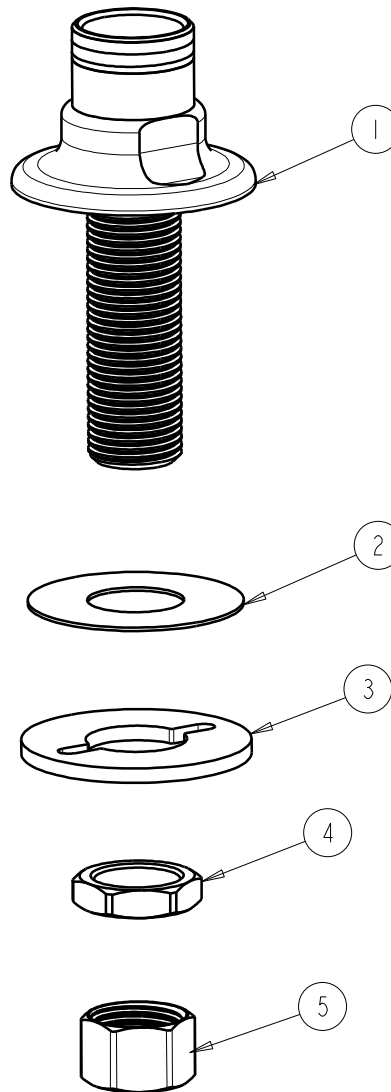

a Geberit company

2100 South Clearwater Drive
Des Plaines, IL 60018
Phone: 847-803-5000
Fax: 847-803-5454
www.chicagofaucets.com

REPAIR PARTS

BY: SID DATE: 06-22-04

CHK: *[Signature]* REV: 04-08-09

FITTING NO.

626-LESSSPTCP

SUBMITTED MODEL NO.

ITEM NO.

FOR TECHNICAL ASSISTANCE
1-800-TEC-TRUE (1-800-832-8783)

ITEM	PART NO.	DESCRIPTION
1	---	SPOUT BASE ASSEMBLY
2	52-007JKNF	WASHER, RUBBER
3	807-112JKNF	WASHER
4	49-004JKRBF	LOCKNUT
5	49-005JKRBF	COUPLING NUT