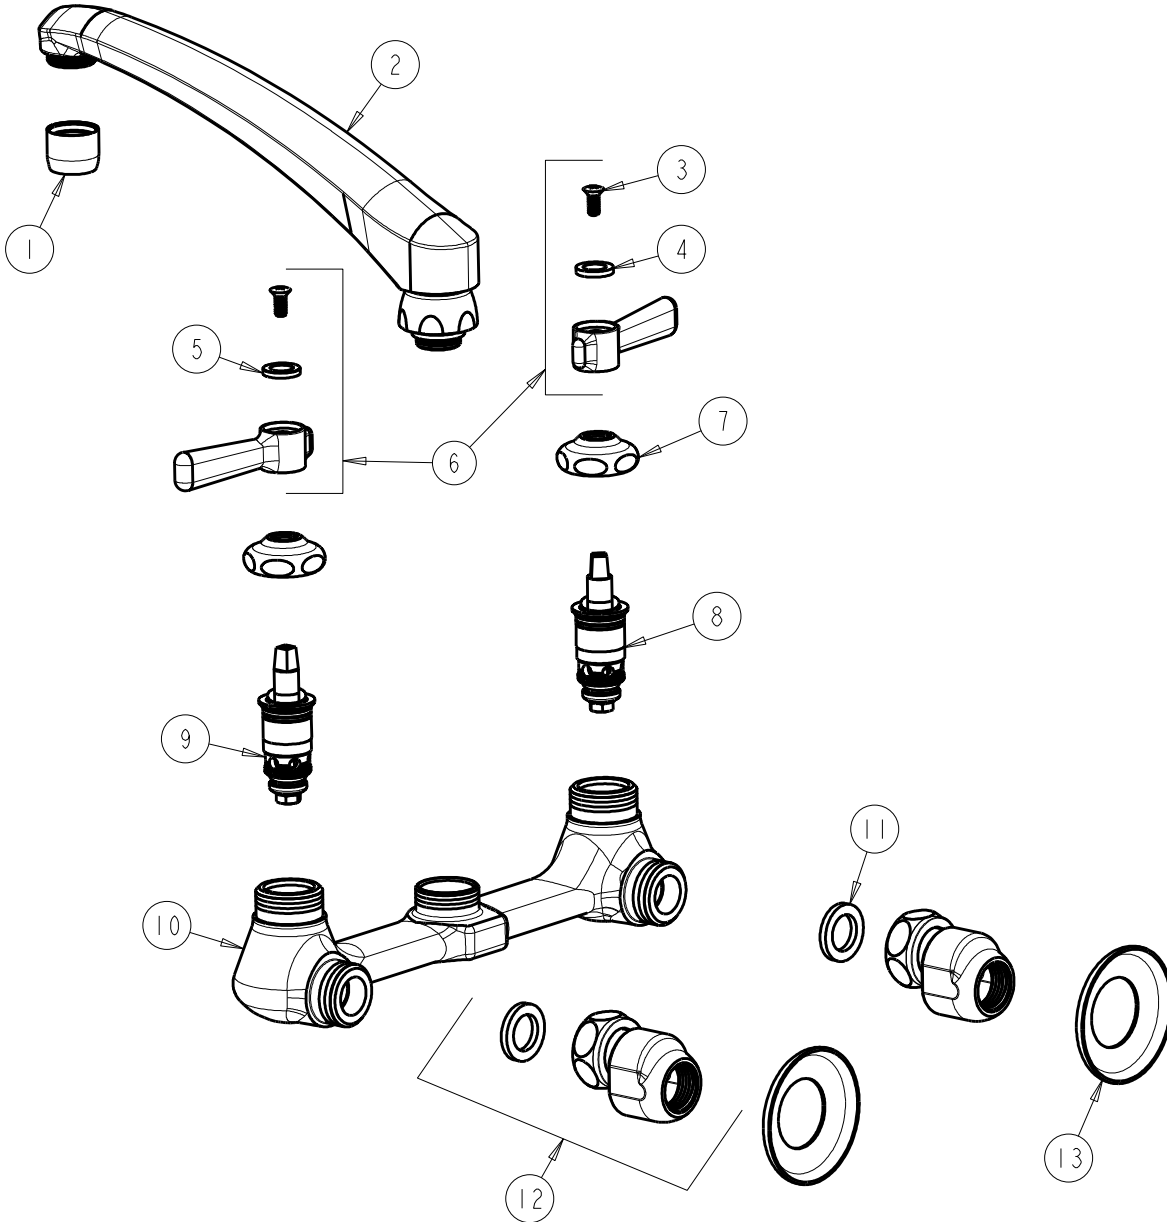

CHICAGO FAUCETS
a Geberit company

2100 South Clearwater Drive
Des Plaines, IL 60018
Phone: 847-803-5000
Fax: 847-803-5454
www.chicagofaucets.com

REPAIR PARTS

FITTING NO.

540-LDL8ABCP

SUBMITTED MODEL NO.

ITEM NO.

FOR TECHNICAL ASSISTANCE
1-800-TEC-TRUE (1-800-832-8783)

BY: JAR DATE: 10-03-11

CHK: *[Signature]* REV:

ITEM	PART NO.	DESCRIPTION	ITEM	PART NO.	DESCRIPTION
1	E3JKCP	SOFTFLO AERATOR	8	1-100XTJKABNF	QUATURN UNIT (LH)
2	L8LESSE3JKABCP	CAST SPOUT	9	1-099XTJKABNF	QUATURN CARTRIDGE (RH)
3	420-010JKRCF	SCREW, 10-32 UNC PH 1/2	10	---	VALVE BODY (NOT SOLD SEPARATELY)
4	633-023JKNF	INDEX BUTTON (RED)	11	1-011JKNF	WASHER, .97 X .62 X .12
5	633-123JKNF	INDEX BUTTON (BLUE)	12	GJKABCP	ARM ASSEMBLY WITH WASHER
6	369-PRJKCP	LEVER HANDLE ASSEMBLY (PAIR)	13	1-055JKCP	FLANGE
7	1-214JKCP	CAP			