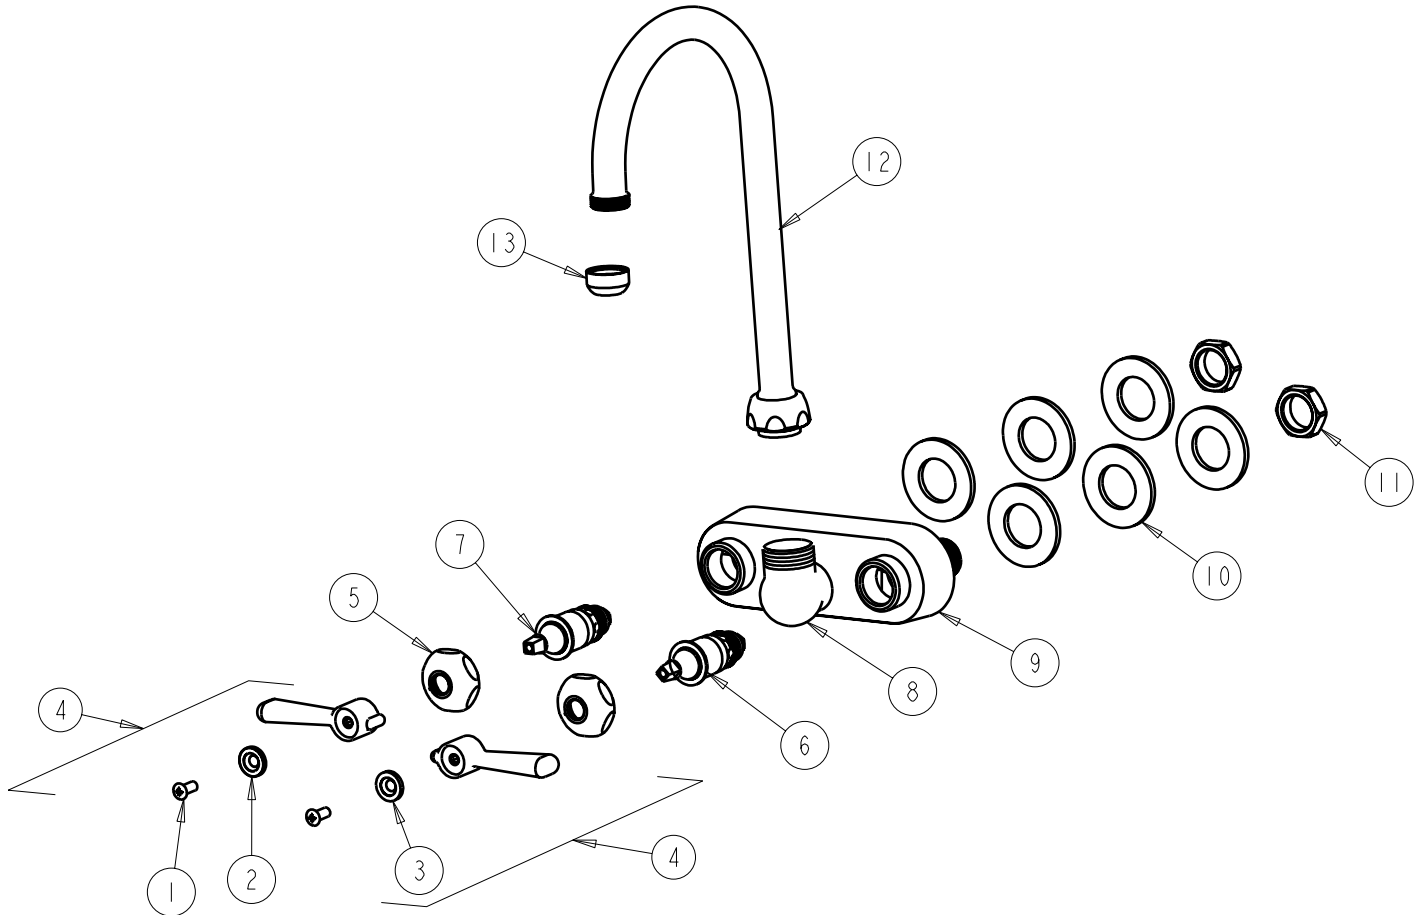

PARTS LIST

BY: JAR
CHK'D: *JAR*

FINISH: AS SPECIFIED
DATE: 06-27-07

521-GN2AE1

REV:

| ITEM | PART NO. | DESCRIPTION | ITEM | PART NO. | DESCRIPTION |
|------|--------------|------------------------------|------|-------------|----------------------------------|
| 1 | 420-010JKRCF | SCREW, 10-32UNC PH 1/2 | 8 | ----- | SPOUT ADAPTER |
| 2 | 633-123JKNF | INDEX BUTTON (BLUE) | 9 | ----- | VALVE BODY (NOT SOLD SEPERATELY) |
| 3 | 633-023JKNF | INDEX BUTTON (RED) | 10 | 521-005JKNF | STEEL WASHER |
| 4 | 369-PRJKCP | LEVER HANDLE ASSEMBLY (PAIR) | 11 | 49-004JKRBF | LOCKNUT |
| 5 | 1-214JKCP | CAP | 12 | GN2AJKCP | FOR PARTS SEE GN2AJKCP |
| 6 | 1-100XTJKNF | QUATURN UNIT (LH) | 13 | E1JKRCF | OUTLET |
| 7 | 1-099XTJKNF | QUATURN UNIT (RH) | | | |