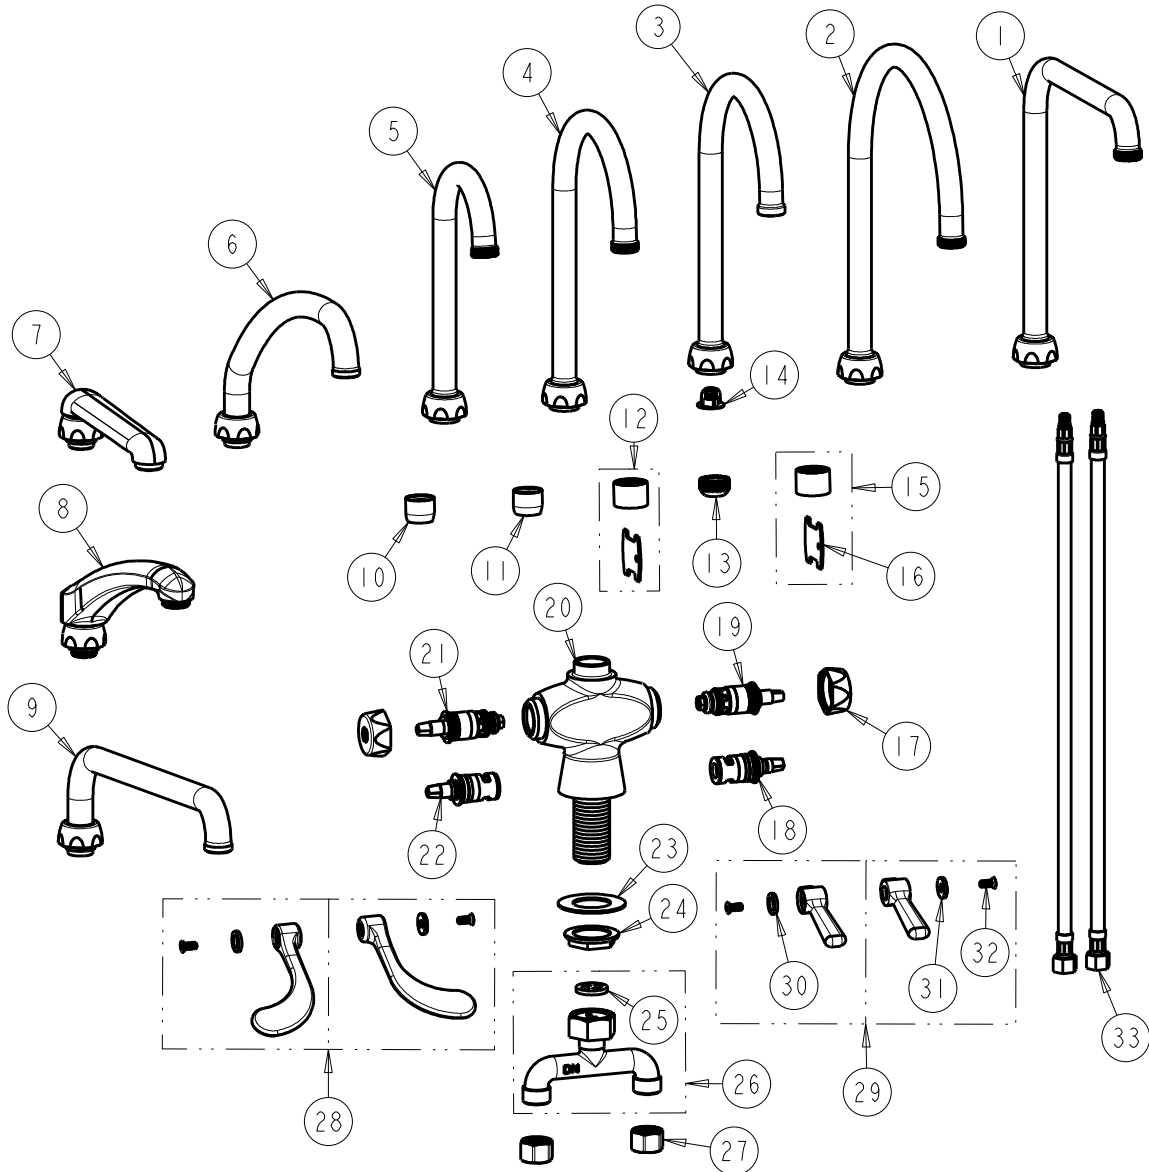

**CHICAGO FAUCETS**

a Geberit company

**FOR TECHNICAL ASSISTANCE**  
1-800-TEC-TRUE (1-800-832-8783)

2100 South Clearwater Drive  
Des Plaines, IL 60018  
Phone: 847-803-5000  
Fax: 847-803-5454  
www.chicagofaucets.com

**REPAIR PARTS**

BY: JAR    DATE: 10-29-13  
CHK:        REV:

FITTING NO.
<b>50-SERIES, 51-SERIES</b>
SUBMITTED MODEL NO.
ITEM NO.

ITEM	PART NO.	DESCRIPTION	ITEM	PART NO.	DESCRIPTION
1	HA8AJKABCP	SPOUT, HIGH ARCH SWING 8" C-C	18	1-099XKJKABNF	RH CERAMIC CARTRIDGE 1/4
2	GN8AJKABCP	SPOUT, GN 8" C-C	19	1-099XTJKABNF	QUATURN CARTRIDGE (RH)
3	GN2JKABCP	SPOUT, GN PLAIN END 5-1/4" C-C	20	-----	VALVE BODY (NOT SOLD SEPARATELY)
4	GN2AJKABCP	SPOUT, GN SPOUT 5-1/4" C-C	21	1-100XTJKABNF	QUATURN CARTRIDGE (LH)
5	GN1AJKABCP	SPOUT, GN SPOUT 3-1/2" C-C	22	1-100XKJKABNF	LH CERAMIC CARTRIDGE 1/4
6	L9LEOJKAB	SPOUT, 9-1/2" C-C	23	50-014JKNF	STEEL WASHER
7	S6LEOJKAB	SPOUT, CAST 6" C-C	24	50-003JKRBF	LOCKNUT
8	L8LEOJKAB	SPOUT, CAST 8" C-C	25	50-008JKABNF	RUBBER WASHER
9	L12LEOJKAB	SPOUT, 12" C-C	26	50-010KJKABRBF	TEE CONNECTION ASSEMBLY
10	E3JKABCP	SOFTFLO AERATOR 2.2 GPM	27	49-005JKRBF	COUPLING NUT
11	E35JKABCP	SOFTFLO AERATOR 1.5 GPM	28	317-PRJKCP	HANDLE, 4" WRISTBLADE (PAIR)
12	E35VPJKABCP	OUTLET VP, AERATOR 1.5 GPM	29	369-PRJKCP	LEVER HANDLE ASSEMBLY (PAIR)
13	E1JKABRCF	QUIXTOP OUTLET	30	633-023JKNF	INDEX BUTTON (RED)
14	50-043KJKABNF	FLOW CONTROL 1.5 GPM	31	633-123JKNF	INDEX BUTTON (BLUE)
15	E2805-5JKABCP	OUTLET VP, SPRAY 0.5 GPM	32	420-010JKRCF	SCREW, 10-32 UNC PH 1/2
16	3-024JKRCF	KEY, VP	33	250-025KJKABNF	HOSE, SS BRAIDED 5/16-24 X 3/8
17	444-005JKCP	CAP			