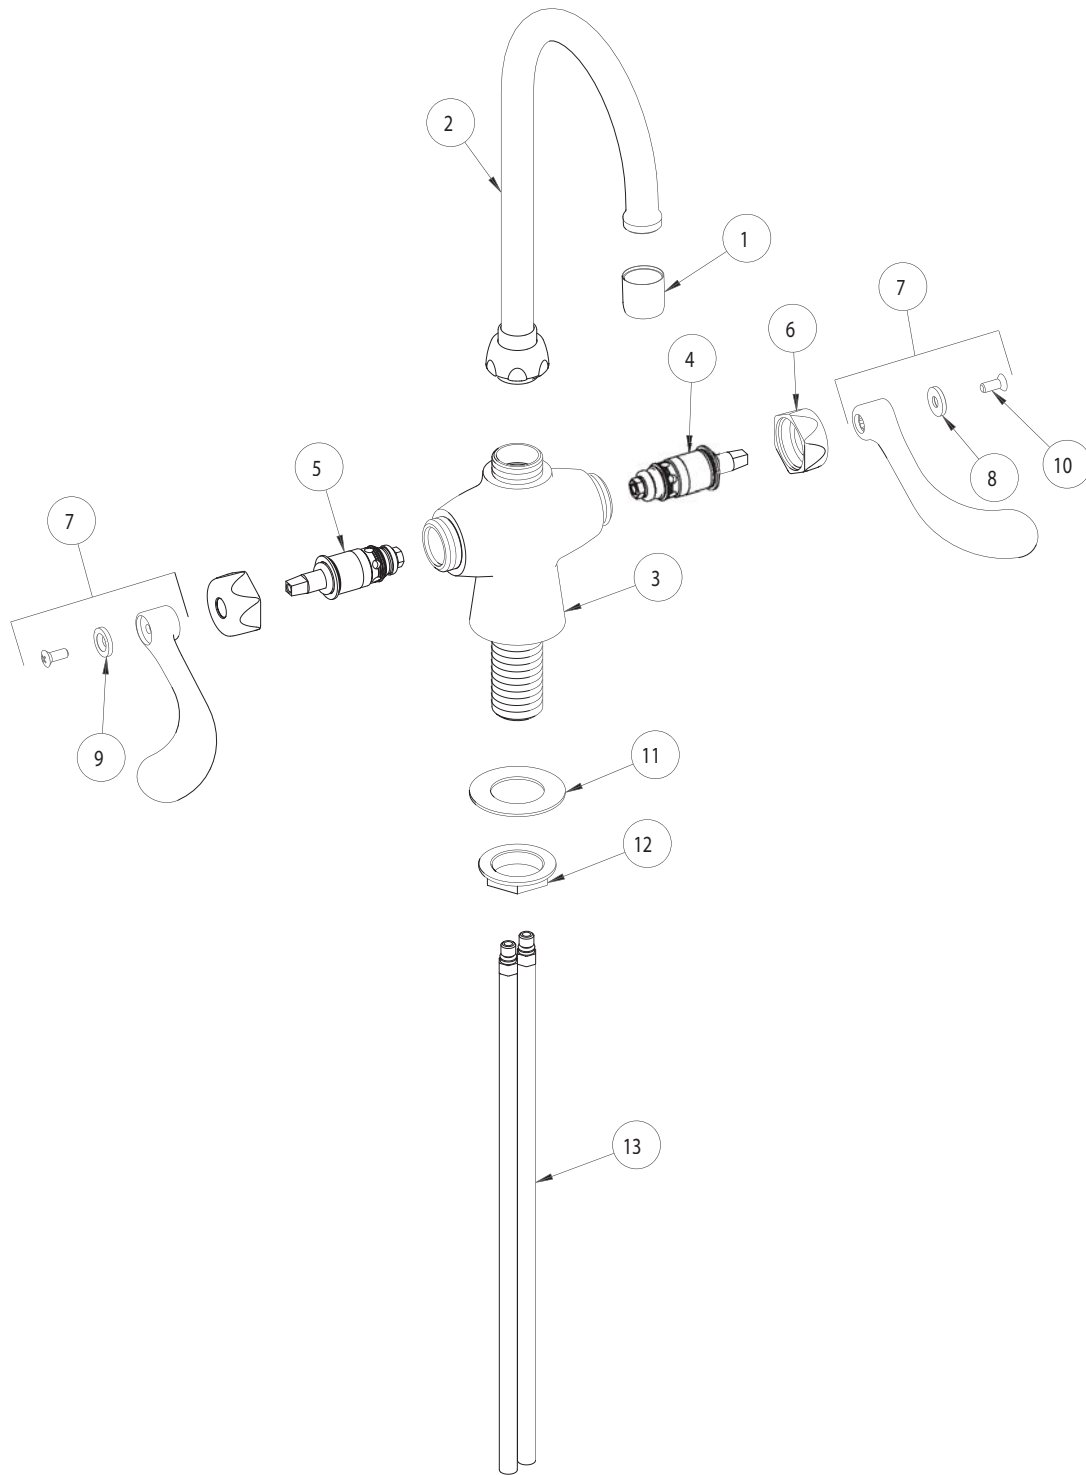

PARTS LIST

BY: SID
CHK'D:

FINISH:
DATE:

AS SPECIFIED
02-26-02

50-317

ITEM NO.	PART NO.	DESCRIPTION	ITEM NO.	PART NO.	DESCRIPTION
1	E3	SOFTFLO OUTLET	8	633-123	INDEX BUTTON (BLUE)
2	GN2A	FOR PARTS SEE GN2A	9	633-023	INDEX BUTTON (RED)
3	-----	VALVE BODY (NOT SOLD SEPARATELY)	10	420-010	SCREW
4	1-099XT	QUATURN UNIT (RH)	11	50-014	STEEL WASHER
5	1-100XT	QUATURN UNIT (LH)	12	50-003	LOCKNUT
6	444-005	CAP NUT	13	50-101K	SUPPLY TUBE ASSEMBLY
7	317-PR	WRISTBLADE HANDLE ASSEMBLY			