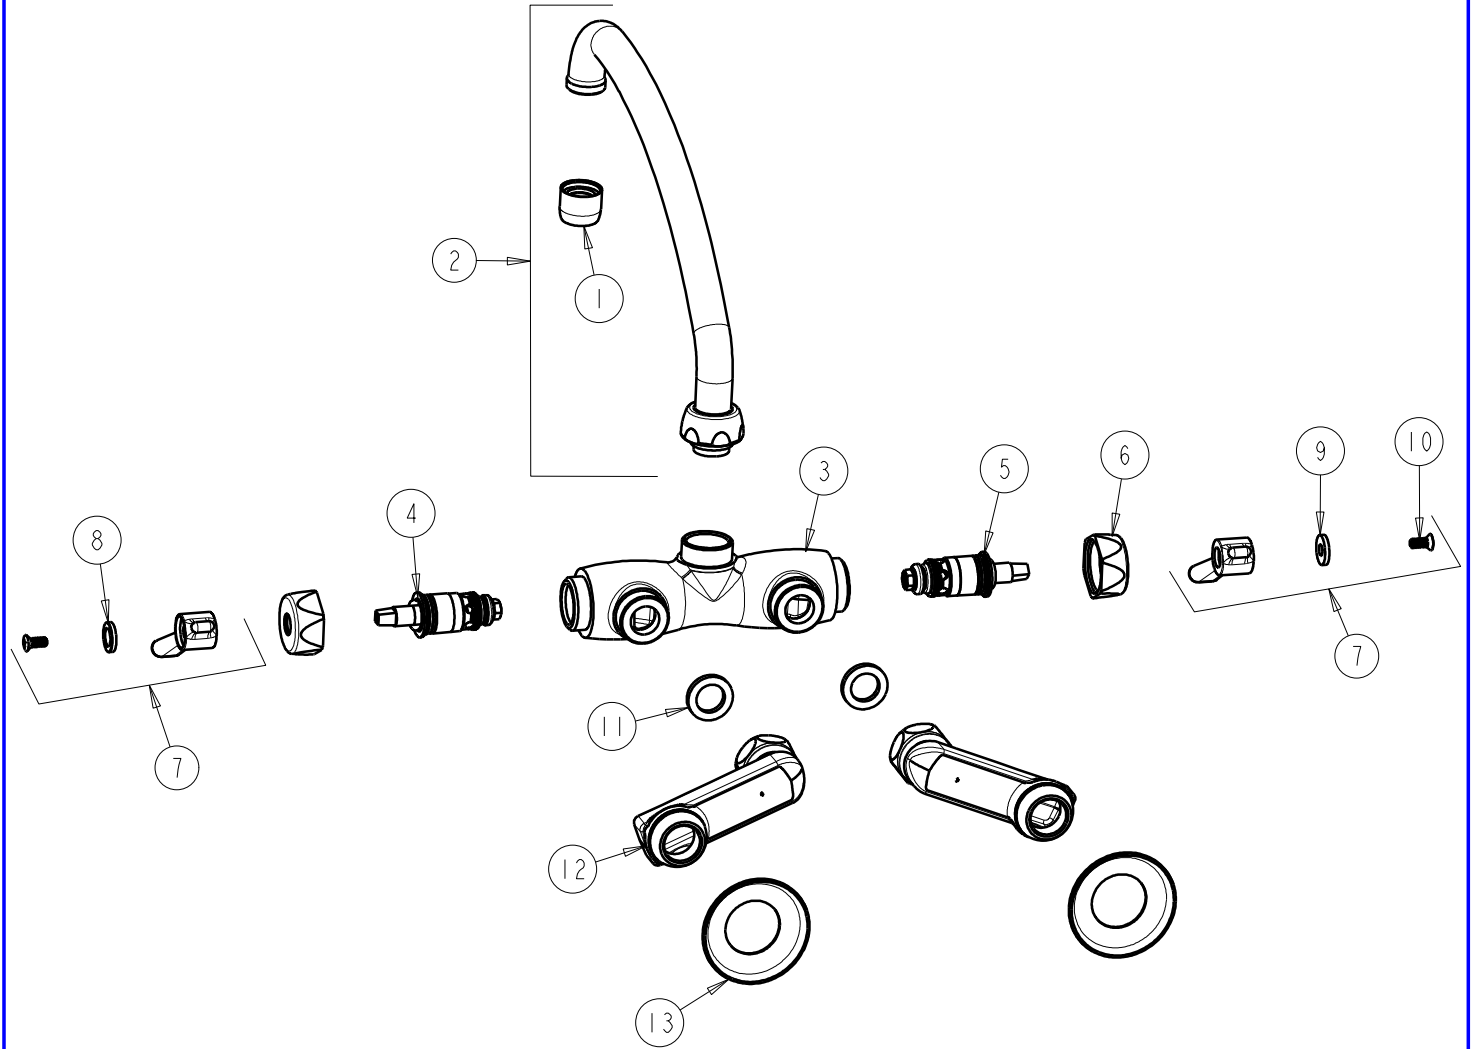

CHICAGO FAUCETS
a Geberit company

2100 South Clearwater Drive
Des Plaines, IL 60018
Phone: 847-803-5000
Fax: 847-803-5454
www.chicagofaucets.com

REPAIR PARTS

FITTING NO.

445-L9ABCP

SUBMITTED MODEL NO.

BY: SID DATE: 05-12-09

CHK: *[Signature]* REV: 09-10-10

ITEM NO.

FOR TECHNICAL ASSISTANCE
1-800-TEC-TRUE (1-800-832-8783)

ITEM	PART NO.	DESCRIPTION	ITEM	PART NO.	DESCRIPTION
1	E3JKCP	SOFTFLO AERATOR OUTLET	8	633-123JKNF	INDEX BUTTON (BLUE)
2	L9JKCP	FOR PARTS SEE L9JKCP	9	633-023JKNF	INDEX BUTTON (RED)
3	---	VALVE BODY (NOT SOLD SEPARATELY)	10	420-010JKRCF	SCREW, 10-32 UNC PH 1/2
4	1-099XTJKABNF	QUATURN UNIT (RH)	11	1-011JKNF	WASHER, .97 X .62 X .12
5	1-100XTJKABNF	QUATURN UNIT (LH)	12	---	'H' ARM ASSEMBLY w/WASHER
6	444-005JKCP	CAP	13	1-055JKCP	FLANGE
7	369-PRJKCP	LEVER HANDLE ASSEMBLY (PAIR)			