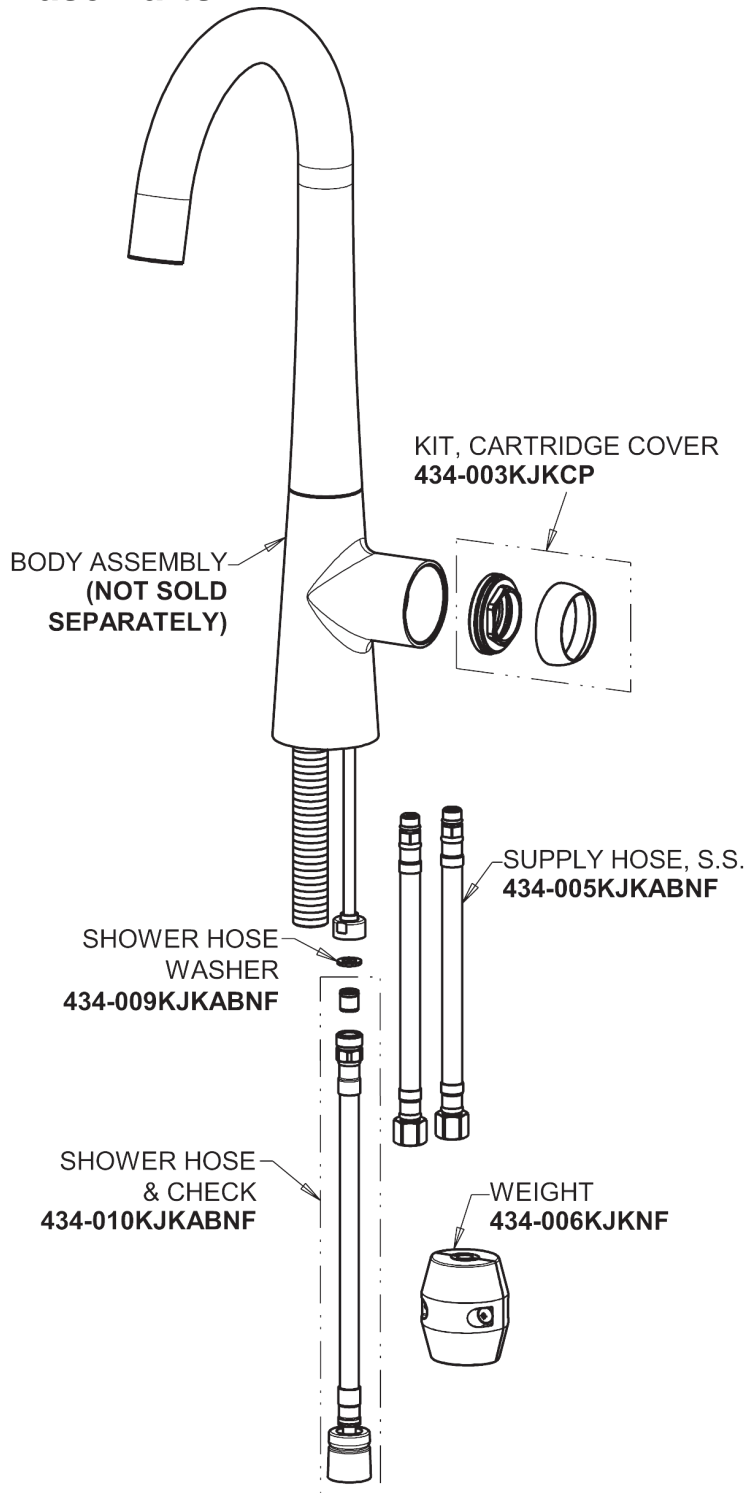

# Repair Parts

434-ABCP

Single Lever Hot and Cold Water Mixing Sink Faucet

**CHICAGO  
FAUCETS**

a Geberit company

434 Series Base

## Base Parts:

Outlet for 434 Series Pull-Down Kitchen Faucet  
**434-001KJKABCP**

Handle for 434 Series Pull-Down Kitchen Faucet  
**434-002KJKCP**

# Repair Parts

434-ABCP

Single Lever Hot and Cold Water Mixing Sink Faucet

**CHICAGO  
FAUCETS** 

a Geberit company

Mounting Hardware for 434 Series Pull-Down Kitchen Faucet  
**434-007KJKNF**

430 Series Cartridge  
**430-XJKABNF**