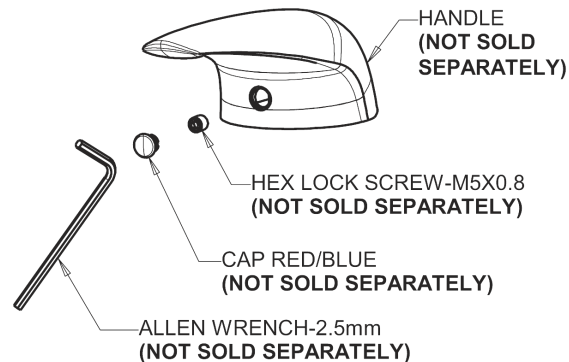

# Repair Parts

420-T41ABCP

Single Lever Hot and Cold Water Thermostatic Mixing Sink Faucet

**CHICAGO  
FAUCETS**

a Geberit company

420 Series, 4" Centers

## Base Parts:

4-1/4" Lever Handle  
420-030KJKCP

1.5 GPM (5.7 L/min) Non-Aerating Laminar Outlet  
E37JKABCP

Ceramic Cartridge, Volume and Temperature Control  
420-X41KJKABNF