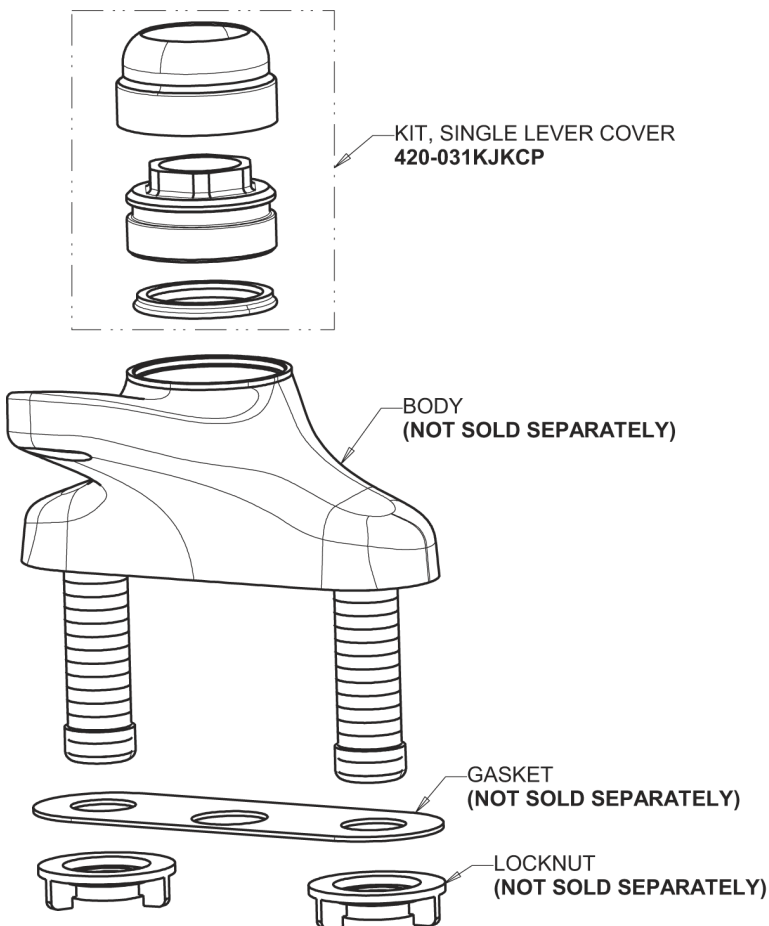

# Repair Parts

420-T41ABCP

Single Lever Hot and Cold Water Thermostatic Mixing Sink Faucet

**CHICAGO  
FAUCETS**

a Geberit company

420 Series, 4" Centers

## Base Parts:

4-1/4" Lever Handle  
420-030KJKCP

1.5 GPM (5.7 L/min) Non-Aerating Laminar Outlet  
E37JKABCP

Ceramic Cartridge, Volume and Temperature Control  
420-X41KJKABNF