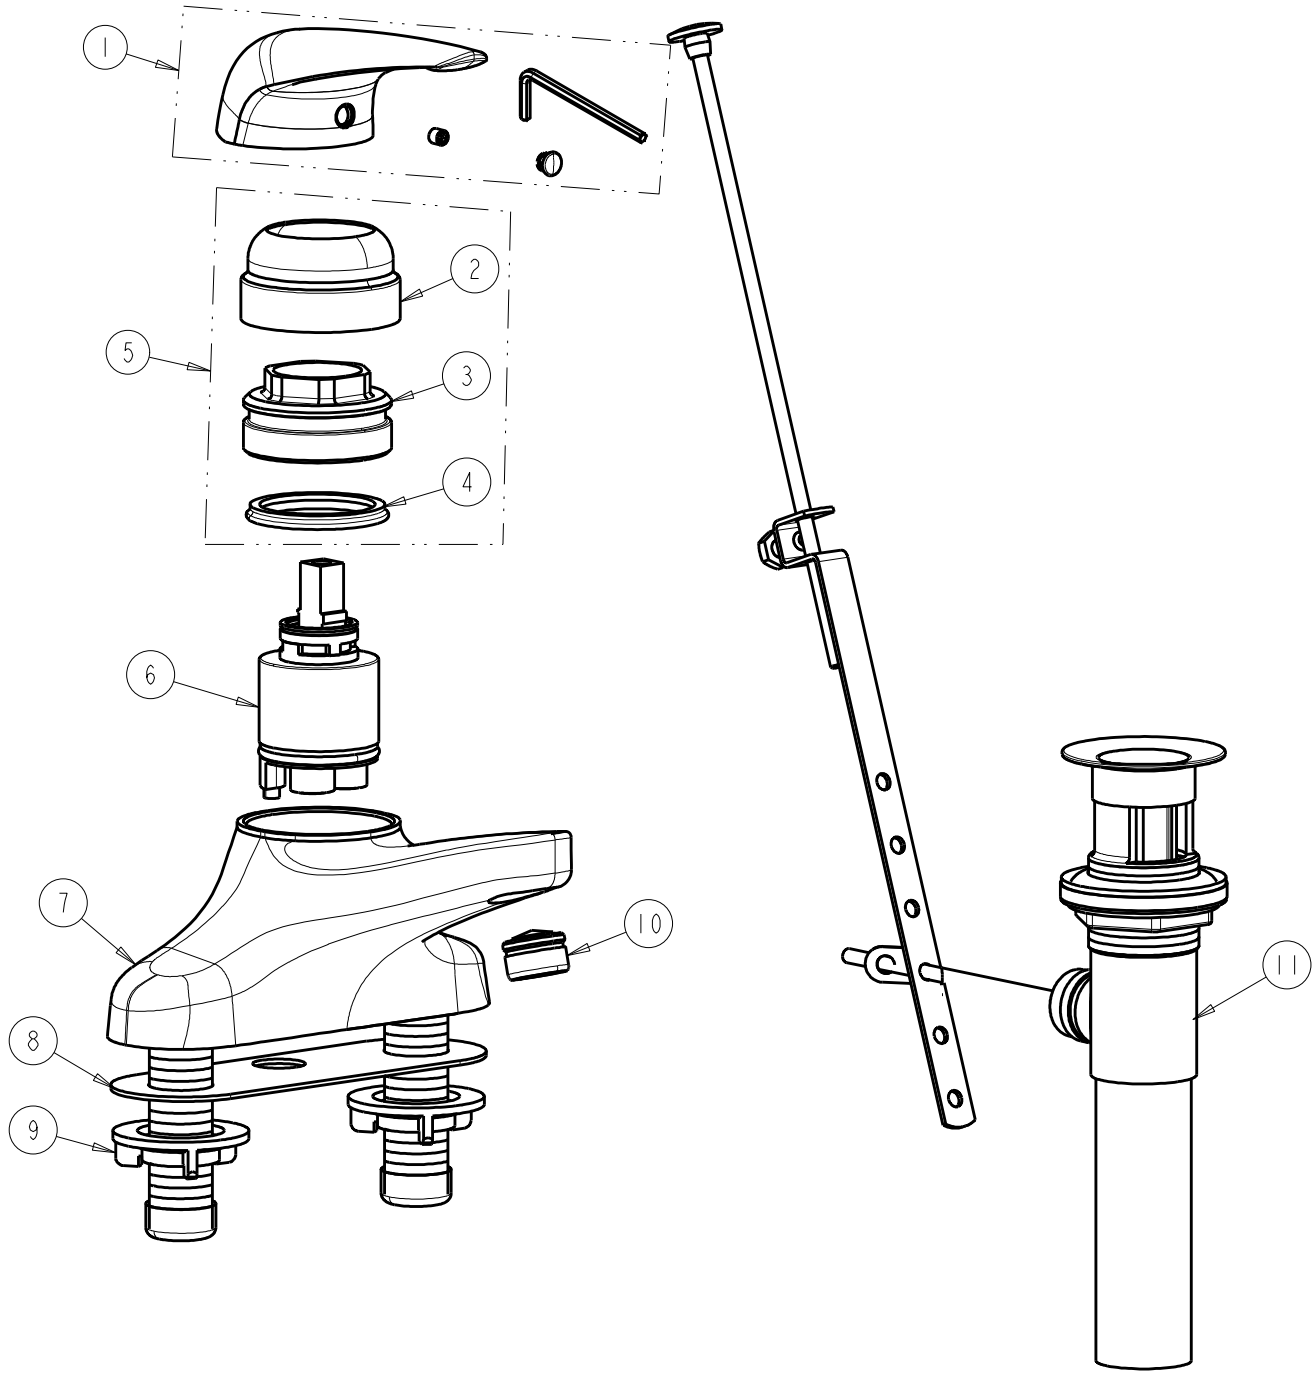

CHICAGO FAUCETS

a Geberit company

2100 South Clearwater Drive
Des Plaines, IL 60018
Phone: 847-803-5000
Fax: 847-803-5454
www.chicagofaucets.com

REPAIR PARTS

BY: SID DATE: 09-01-11
CHK: *AS* REV: 02-04-15

FITTING NO.
420-POABCP
SUBMITTED MODEL NO.

ITEM NO.

FOR TECHNICAL ASSISTANCE
1-800-TEC-TRUE (1-800-832-8783)

ITEM	PART NO.	DESCRIPTION	ITEM	PART NO.	DESCRIPTION
1	420-030KJKCP	HANDLE ASSEMBLY KIT	7	-----	BODY
2	-----	COVER	8	-----	GASKET
3	-----	RETAINER	9	-----	LOCKNUT
4	-----	U-WASHER	10	E37JKABCP	OUTLET, LAMINAR 1.5 GPM
5	420-031KJKCP	SINGLE LEVER COVER KIT	11	1233-KJKCP	POP-UP WASTE DRAIN
6	420-XJKABNF	CERAMIC DISC CARTRIDGE			