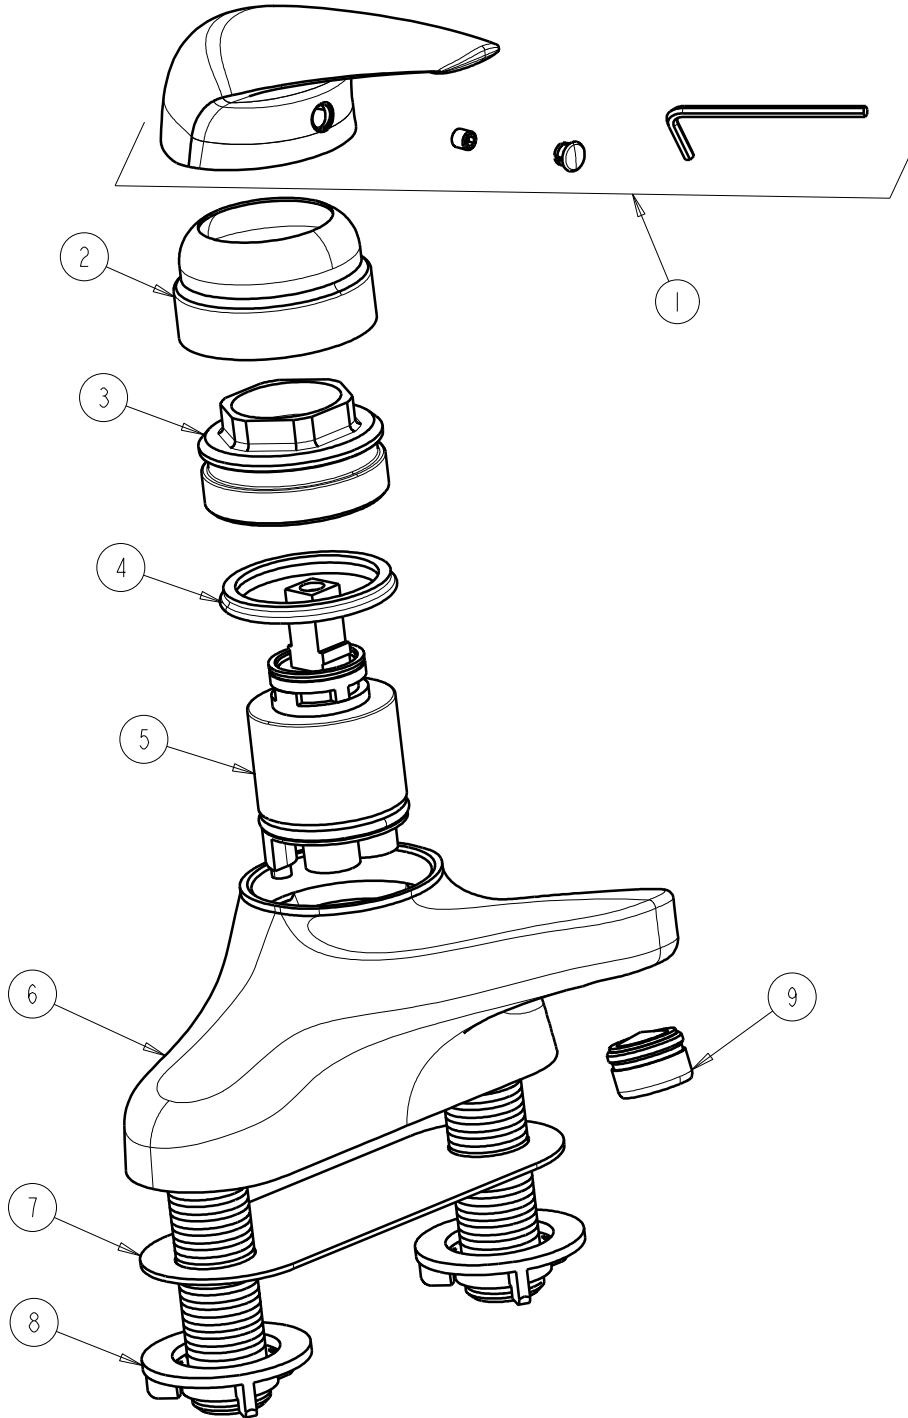

CHICAGO FAUCETS
a Geberit company

2100 South Clearwater Drive
Des Plaines, IL 60018
Phone: 847-803-5000
Fax: 847-803-5454
www.chicagofaucets.com

REPAIR PARTS

FITTING NO.

420-ABCP

SUBMITTED MODEL NO.

ITEM NO.

BY: SID DATE: 12-16-09

CHK: *[Signature]* REV:

FOR TECHNICAL ASSISTANCE
1-800-TEC-TRUE (1-800-832-8783)

ITEM	PART NO.	DESCRIPTION	ITEM	PART NO.	DESCRIPTION
1	420-030KJKCP	HANDLE ASSEMBLY KIT	6	----	BODY
2	----	COVER	7	----	GASKET
3	----	RETAINER	8	----	LOCKNUT
4	----	U-WASHER	9	E37JKCP	E37 LAMINAR FLOW OUTLET
5	420-XJKNF	CERAMIC DISC CARTRIDGE			