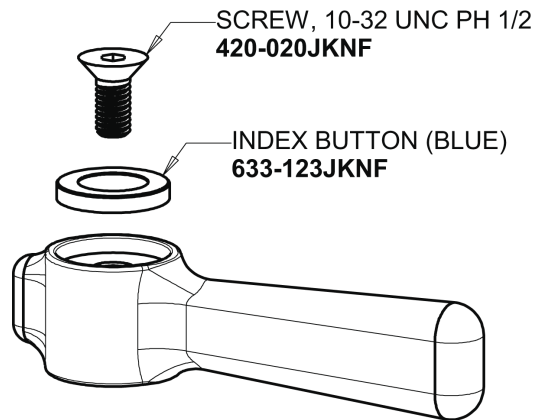

Repair Parts

350-GN8AE35ABCP
Single Supply Sink Faucet

**CHICAGO
FAUCETS**

a Geberit company

Base Parts:

8" Rigid / Swing Gooseneck Spout GN8AJKABCP

For Technical Assistance:

Phone: 800-TEC-TRUE (832-8783)
Email: techsupport.us@chicagofaucets.com

2100 South Clearwater Drive
Des Plaines, IL 60018
Phone: 847-803-5000
chicagofaucets.com

Repair Parts

350-GN8AE35ABCP

Single Supply Sink Faucet

**CHICAGO
FAUCETS** 

a Geberit company

2-3/8" Lever Handle
369-COLDJKCP

1.5 GPM (5.7 L/min) Aerator
E35JKABCP

Quatern Compression Cartridge (right hand)
1-099XTJKABNF

For Technical Assistance:

Phone: 800-TEC-TRUE (832-8783)

Email: techsupport.us@chicagofaucets.com

2100 South Clearwater Drive