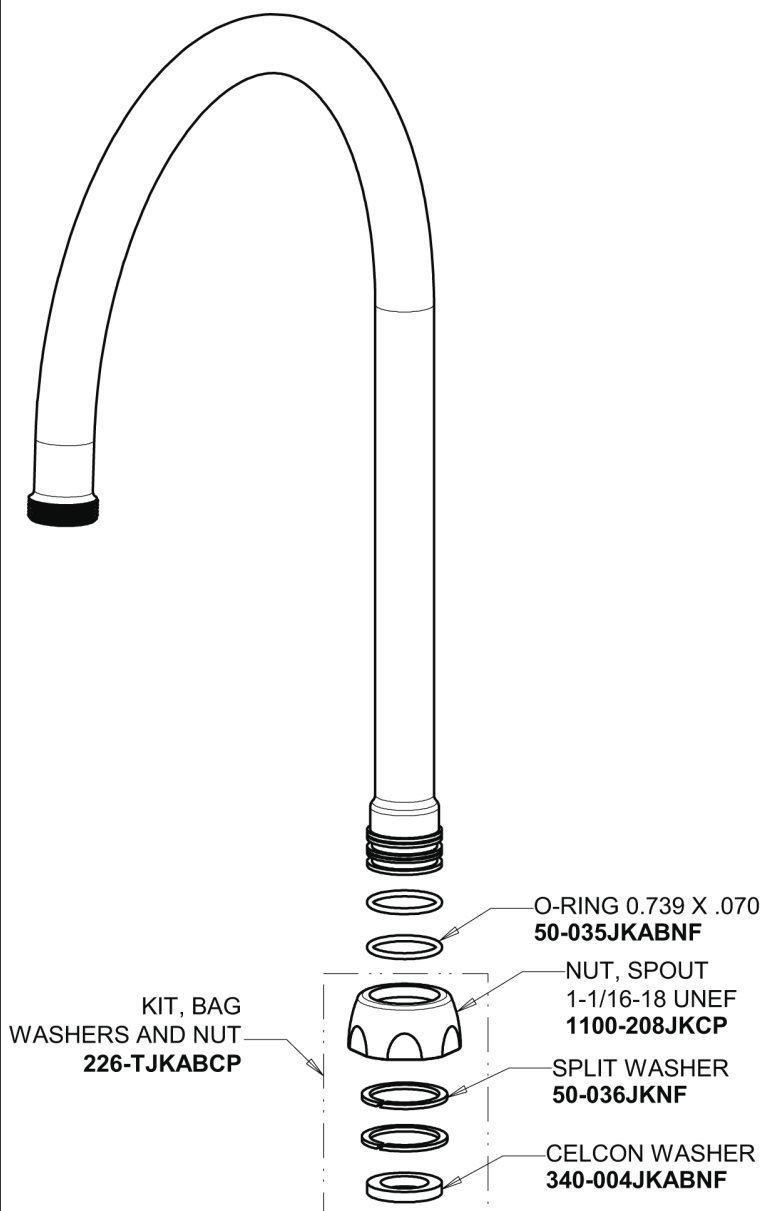

Repair Parts

350-GN8AE35ABCP
Single Supply Sink Faucet

**CHICAGO
FAUCETS**

a Geberit company

Base Parts:

8" Rigid / Swing Gooseneck Spout GN8AJKABCP

For Technical Assistance:

Phone: 800-TEC-TRUE (832-8783)
Email: techsupport.us@chicagofaucets.com

2100 South Clearwater Drive
Des Plaines, IL 60018
Phone: 847-803-5000
chicagofaucets.com

Repair Parts

350-GN8AE35ABCP

Single Supply Sink Faucet

**CHICAGO
FAUCETS** 

a Geberit company

2-3/8" Lever Handle
369-COLDJKCP

1.5 GPM (5.7 L/min) Aerator
E35JKABCP

Quatern Compression Cartridge (right hand)
1-099XTJKABNF

For Technical Assistance:

Phone: 800-TEC-TRUE (832-8783)

Email: techsupport.us@chicagofaucets.com

2100 South Clearwater Drive