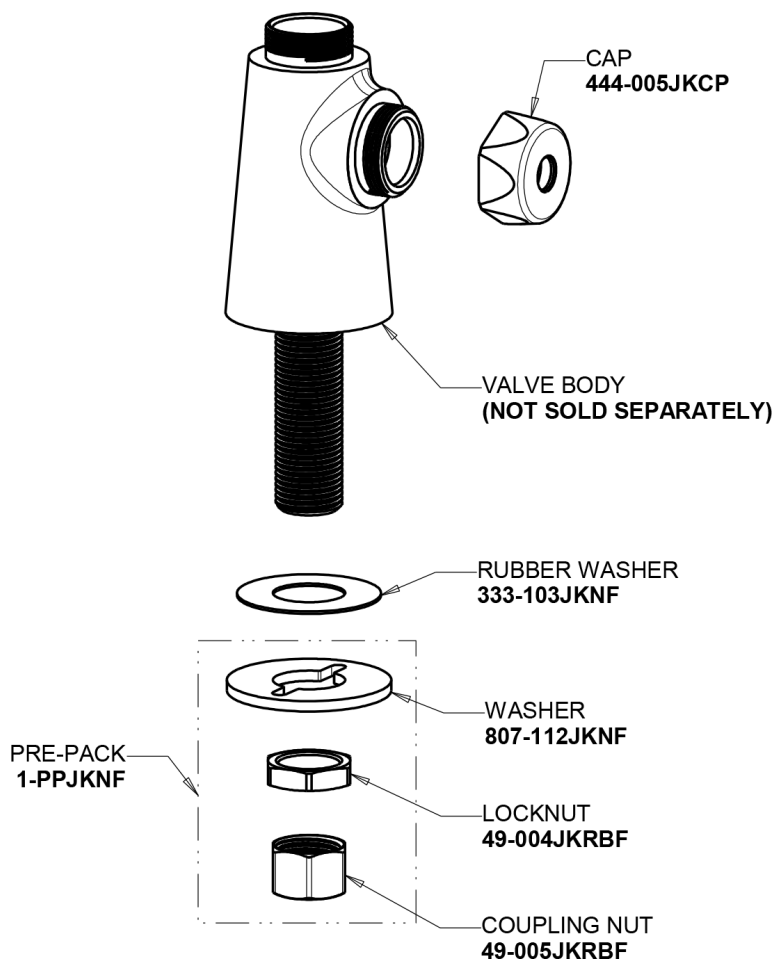

Repair Parts

350-GN8AE35ABCP
Single Supply Sink Faucet

**CHICAGO
FAUCETS**

a Geberit company

Base Parts:

8" Rigid / Swing Gooseneck Spout GN8AJKABCP

For Technical Assistance:

Phone: 800-TEC-TRUE (832-8783)
Email: techsupport.us@chicagofaucets.com

2100 South Clearwater Drive
Des Plaines, IL 60018
Phone: 847-803-5000
chicagofaucets.com

Repair Parts

350-GN8AE35ABCP

Single Supply Sink Faucet

**CHICAGO
FAUCETS** 

a Geberit company

2-3/8" Lever Handle
369-COLDJKCP

1.5 GPM (5.7 L/min) Aerator
E35JKABCP

Quatern Compression Cartridge (right hand)
1-099XTJKABNF

For Technical Assistance:

Phone: 800-TEC-TRUE (832-8783)

Email: techsupport.us@chicagofaucets.com

2100 South Clearwater Drive