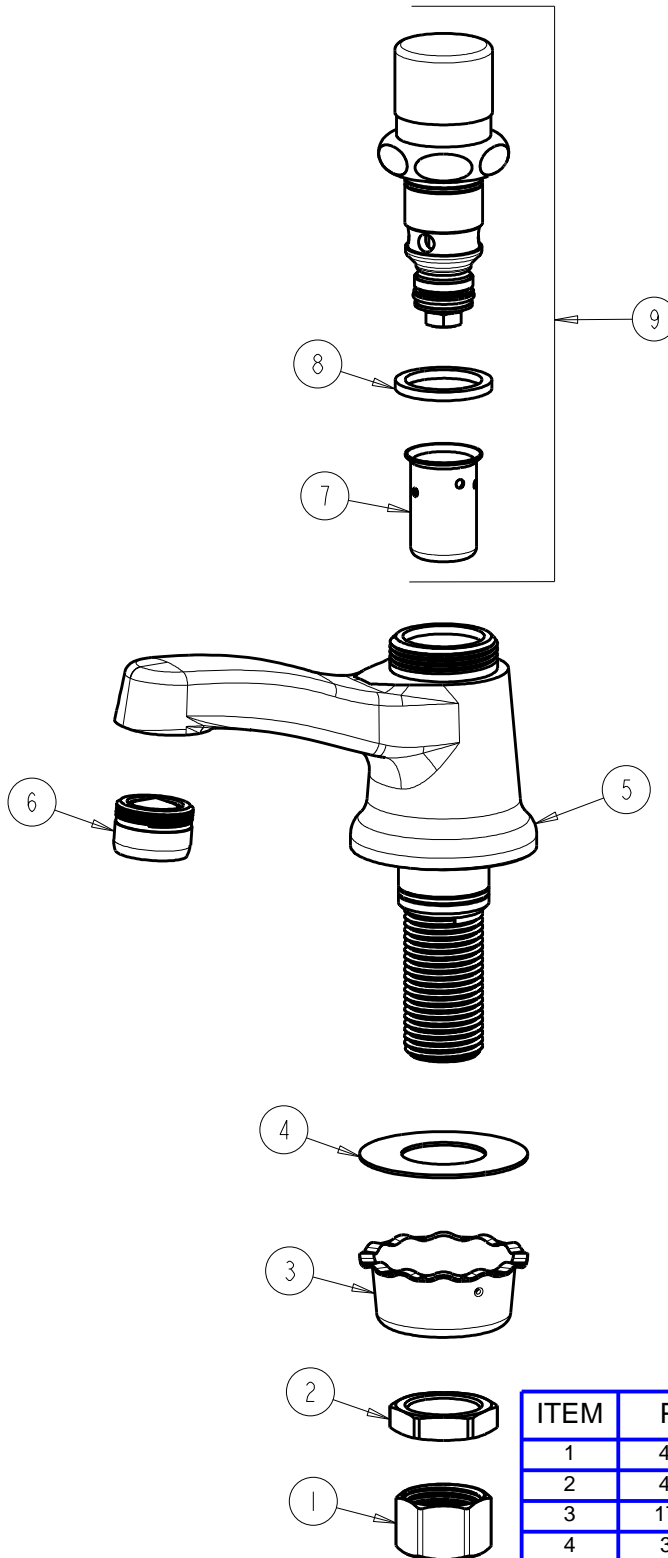

a Geberit company

2100 South Clearwater Drive
Des Plaines, IL 60018
Phone: 847-803-5000
Fax: 847-803-5454
www.chicagofaucets.com

FOR TECHNICAL ASSISTANCE
1-800-TEC-TRUE (1-800-832-8783)

REPAIR PARTS

BY: SID DATE: 05-07-12

CHK: *[Signature]* REV: 10-07-14

FITTING NO.

333-E12PSHABCP

SUBMITTED MODEL NO.

ITEM NO.

ITEM	PART NO.	DESCRIPTION
1	49-005JKRBF	COUPLING NUT
2	49-004JKRBF	LOCKNUT
3	1797-114JKNF	BASIN COCK WASHER
4	333-103JKNF	RUBBER WASHER
5	-----	BODY (NOT SOLD SEPARATELY)
6	E12JKABCP	OUTLET, AERATOR 2.2 GPM
7	333-075JKABNF	DASHPOT
8	1-043JKABNF	GASKET, CAP 1 X .80 X .09
9	333-XPSHJKABNF	PUSH BUTTON UNIT