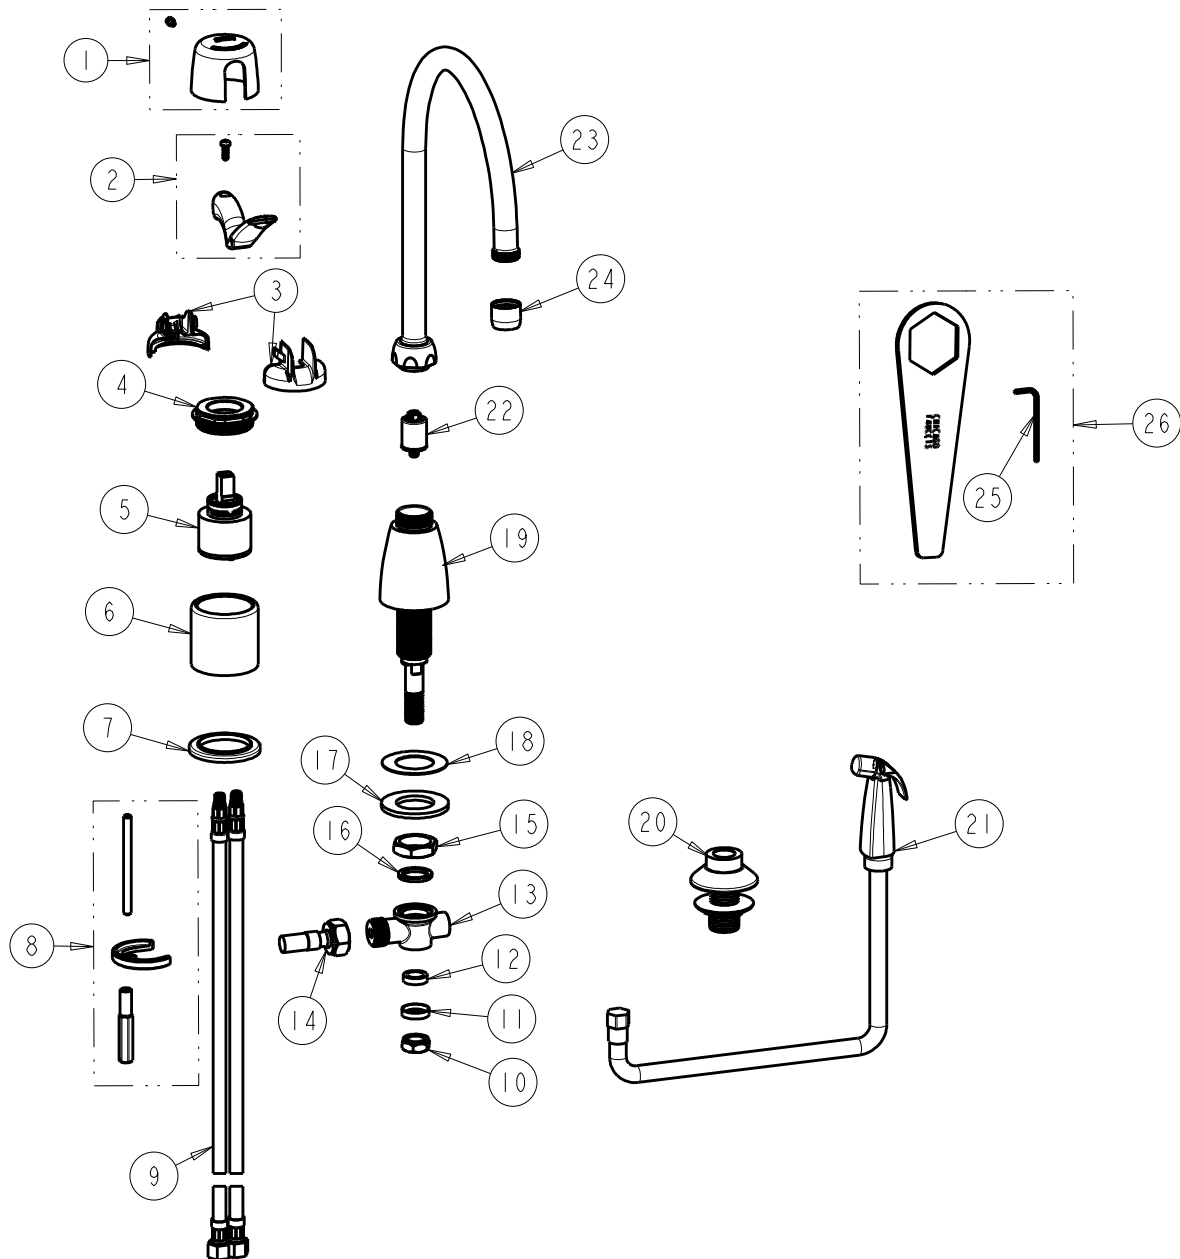

# REPAIR PARTS

FITTING NO.

2304-E35ABCP

SUBMITTED MODEL NO.

ITEM NO.

BY: SID DATE: 05-04-12

CHK: *AK* REV: 11-23-15

**FOR TECHNICAL ASSISTANCE**  
1-800-TEC-TRUE (1-800-832-8783)

ITEM	PART NO.	DESCRIPTION	ITEM	PART NO.	DESCRIPTION
1	2200-122KJKCP	CAP AND SCREW ASSEMBLY	14	250-006KJKABNF	HOSE CONNECTION
2	2200-225KJKCP	LEVER HANDLE, 2-3/4"	15	250-054JKRBF	LOCKNUT
3	2200-021KJKNF	CARTRIDGE SPIN CAP ASSEMBLY	16	250-200JKABNF	GASKET
4	2200-116JKRCF	NUT, HOLDDOWN	17	50-014JKNF	STEEL WASHER
5	2300-XJKABNF	40 mm SINGLE LEVER CARTRIDGE	18	739-056JKNF	RUBBER WASHER
6	-----	BODY (NOT SOLD SEPARATELY)	19	-----	SPOUT BASE ASSEMBLY
7	2300-014JKCP	FLANGE, BODY	20	1103-034KJKNF	FLANGE ASSEMBLY (WHITE)
8	2200-015KJKNF	HOLDDOWN KIT	21	1103-029KJKABNF	SPRAY & HOSE (WHITE)
9	250-025KJKABNF	HOSE, SS BRAIDED 5/16-24 X 3/8	22	1103-006JKABNF	DIVERTER VALVE
10	689-013JKRBF	LOCKNUT FOR LAVATORY FITTINGS	23	GN8AJKABCP	SPOUT, GN 8" C-C
11	250-087JKRBF	RETAINER	24	E35JKABCP	OUTLET, AERATOR 1.5 GPM
12	1797-029JKABNF	RUBBER WASHER	25	665-505JKNF	3/32" HEX KEY
13	-----	TEE ASSEMBLY	26	2200-002KJKNF	WRENCH & HEX KEY