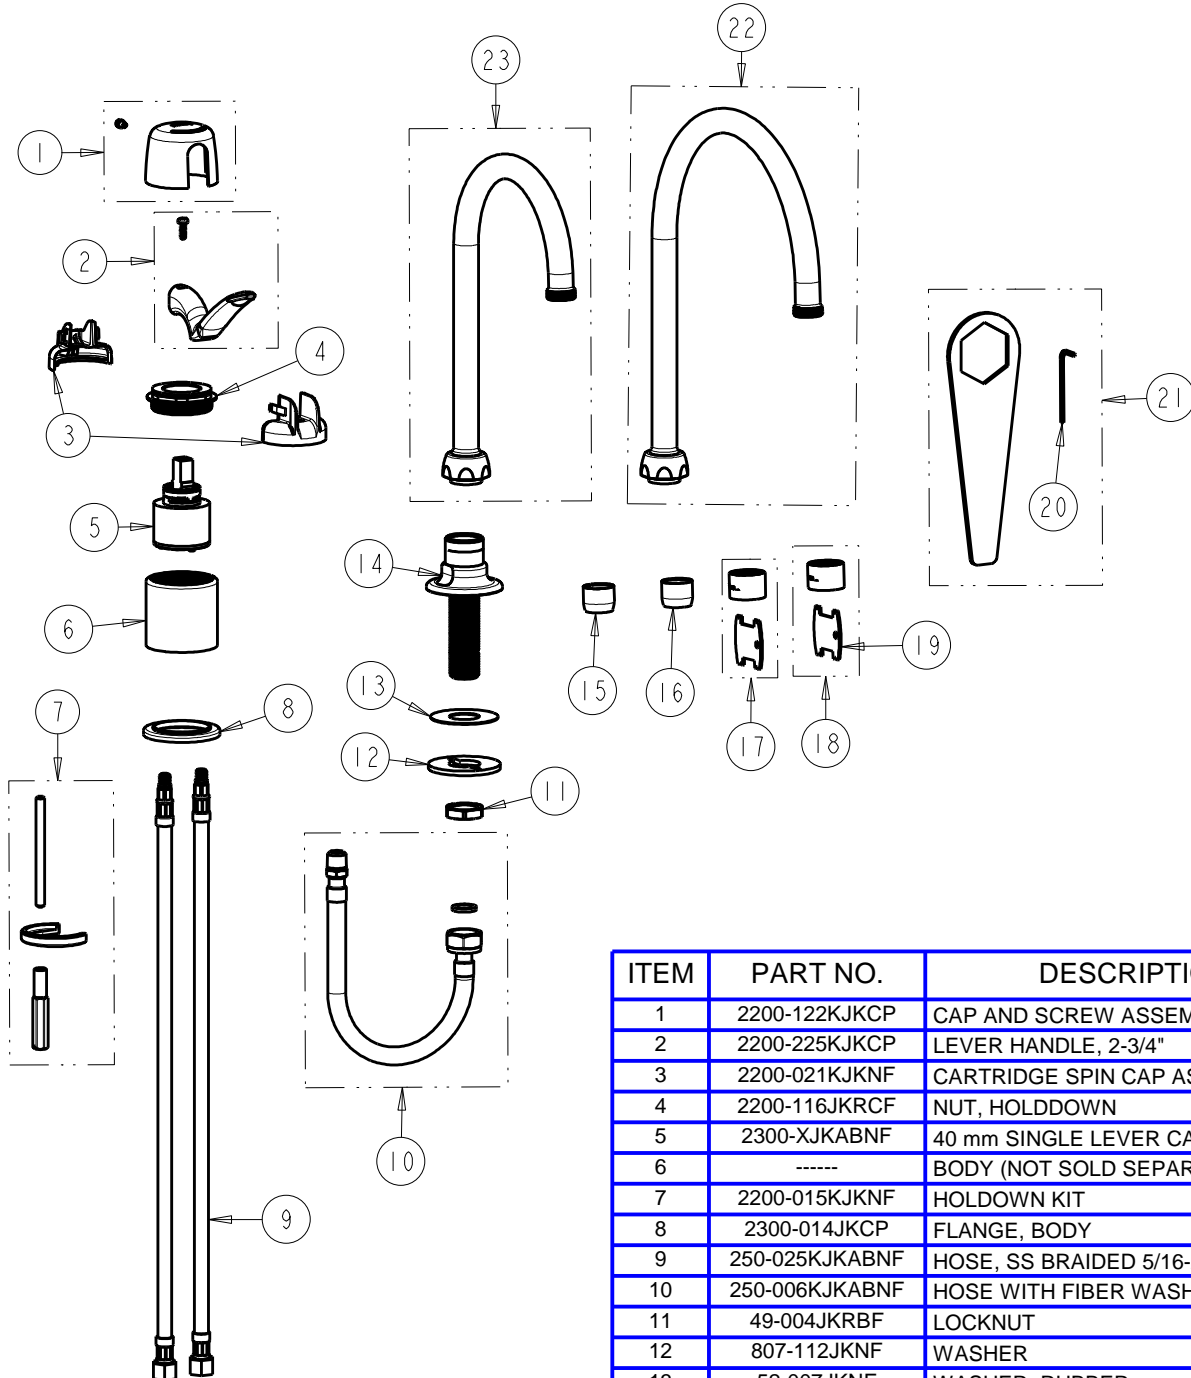

CHICAGO FAUCETS 

a Geberit company

2100 South Clearwater Drive
Des Plaines, IL 60018
Phone: 847-803-5000
Fax: 847-803-5454
www.chicagofaucets.com

FOR TECHNICAL ASSISTANCE
1-800-TEC-TRUE (1-800-832-8783)

REPAIR PARTS

BY: JAR DATE: 10-31-13
CHK: REV:

FITTING NO.

2302-2303-SERIES

SUBMITTED MODEL NO.

ITEM NO.

ITEM	PART NO.	DESCRIPTION
1	2200-122KJKCP	CAP AND SCREW ASSEMBLY
2	2200-225KJKCP	LEVER HANDLE, 2-3/4"
3	2200-021KJKNF	CARTRIDGE SPIN CAP ASSEMBLY
4	2200-116JKRCF	NUT, HOLDDOWN
5	2300-XJKABNF	40 mm SINGLE LEVER CARTRIDGE
6	-----	BODY (NOT SOLD SEPARATELY)
7	2200-015KJKNF	HOLDDOWN KIT
8	2300-014JKCP	FLANGE, BODY
9	250-025KJKABNF	HOSE, SS BRAIDED 5/16-24 X 3/8
10	250-006KJKABNF	HOSE WITH FIBER WASHER
11	49-004JKRBF	LOCKNUT
12	807-112JKNF	WASHER
13	52-007JKNF	WASHER, RUBBER
14	-----	SHANK AND FLANGE ASSEMBLY
15	E3JKABCP	SOFTFLO AERATOR 2.2 GPM
16	E35JKABCP	SOFTFLO AERATOR 1.5 GPM
17	E3VPJKABCP	OUTLET VP, AERATOR 2.2 GPM
18	E2805-5JKABCP	OUTLET VP, SPRAY 0.5 GPM
19	3-024JKRCF	KEY, VP
20	665-505JKNF	3/32" HEX KEY
21	2200-002KJKNF	WRENCH & HEX KEY
22	GN8AJKABCP	SPOUT, GN 8" C-C
23	GN2AJKABCP	SPOUT