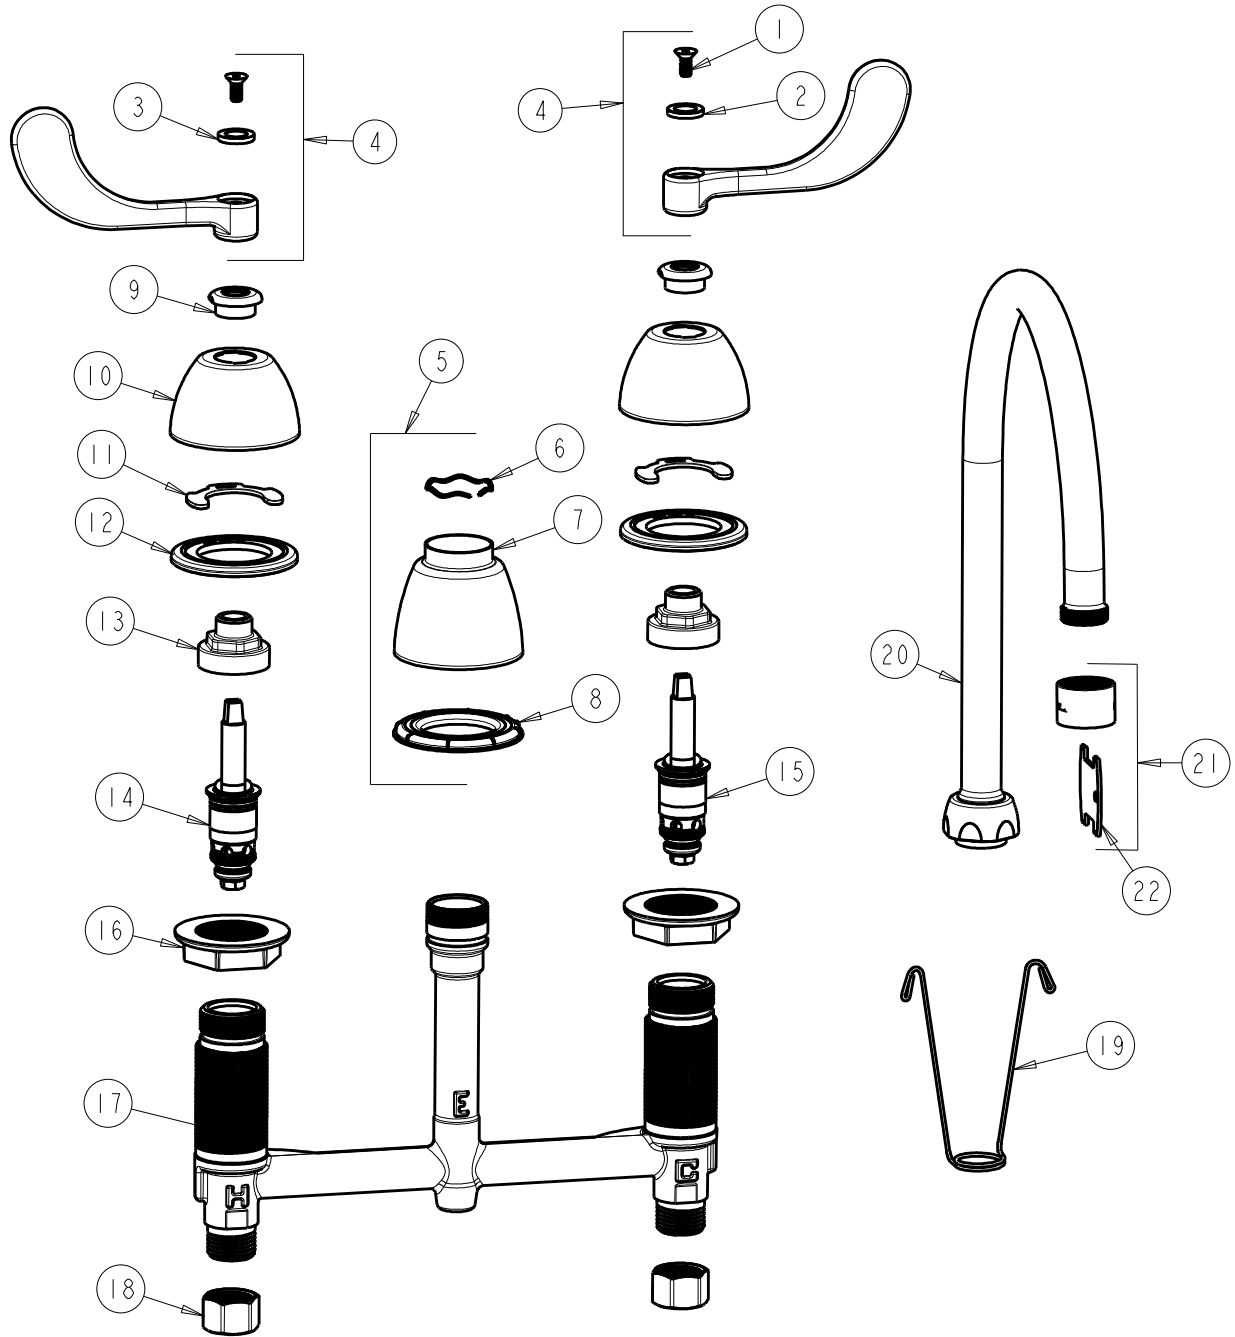

**CHICAGO FAUCETS**  
a Geberit company

2100 South Clearwater Drive  
Des Plaines, IL 60018  
Phone: 847-803-5000  
Fax: 847-803-5454  
www.chicagofaucets.com

**REPAIR PARTS**

FITTING NO.

201-AG8AE35V-317AB

SUBMITTED MODEL NO.

ITEM NO.

BY: SID DATE: 12-08-16

CHK: *AK* REV:

**FOR TECHNICAL ASSISTANCE**  
1-800-TEC-TRUE (1-800-832-8783)

ITEM	PART NO.	DESCRIPTION	ITEM	PART NO.	DESCRIPTION
1	420-020JKNF	SCREW, 1/8 FLAT HEX HEAD X 1/2	12	888-026JKNF	WASHER, SEALING
2	633-123JKNF	INDEX BUTTON (BLUE)	13	274-014JKRBF	NUT, CAP
3	633-023JKNF	INDEX BUTTON (RED)	14	377-XTLHJKABNF	LH QUATURN CARTRIDGE
4	317-PRJKCP	HANDLE, 4" WRISTBLADE (PAIR)	15	377-XTRHJKABNF	RH QUATURN CARTRIDGE
5	785-400JKCP	KIT, SPOUT ESCUTCHEON	16	250-004JKNF	LOCKNUT
6	50-038JKNF	WAVE WASHER	17	-----	BODY, VALVE
7	785-400JKCP	ESCUTCHEON, SPOUT BASE	18	49-005JKRBF	COUPLING NUT
8	888-027JKNF	SPOUT ESCUTCHEON WASHER	19	200-008JKNF	HANGER
9	422-113JKCP	ESCUTCHEON NUT	20	GN8AJKABCP	SPOUT, GN 8" C-C
10	250-082JKCP	ESCUTCHEON	21	E35VPJKABCP	OUTLET VP, AERATOR 1.5 GPM
11	200-009JKNF	CLIP, RETAIN	22	3-024JKRCF	KEY, VP