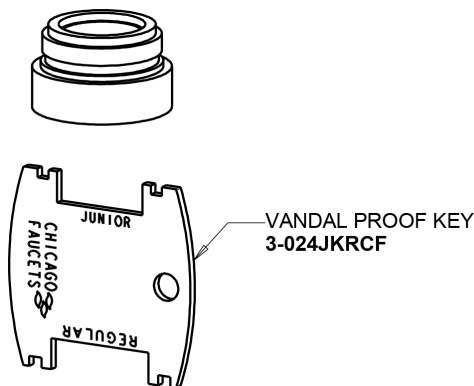

# Repair Parts

116.976.AB.1

E-Tronic® 40 Traditional Sink Faucet with Dual Beam Infrared Sensor

**CHICAGO FAUCETS** 

a Geberit company

Electronic Module  
**242.575.00.1**

0.5 GPM (1.9 L/min) Vandal Proof Econo-Flo Non-Aerating Spray  
**E2805JKABCP**