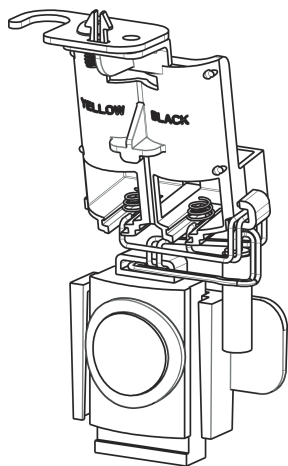

# Repair Parts

116.976.AB.1

E-Tronic® 40 Traditional Sink Faucet with Dual Beam Infrared Sensor

**CHICAGO FAUCETS** 

a Geberit company

Electronic Module  
**242.575.00.1**

0.5 GPM (1.9 L/min) Vandal Proof Econo-Flo Non-Aerating Spray  
**E2805JKABCP**