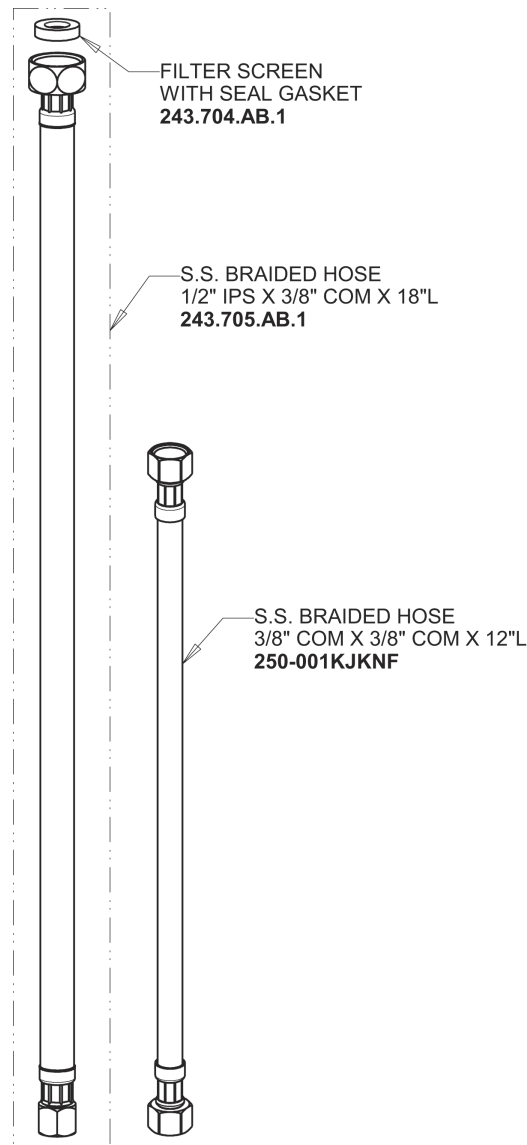

Hoses for HyTronic, E-Tronic 40 243.705.AB.1, 250-001KJKNF

For Technical Assistance:

Phone: 800-TEC-TRUE (832-8783)

Email: techsupport.us@chicagofaucets.com

2100 South Clearwater Drive

Des Plaines, IL 60018

Phone: 847-803-5000

chicagofaucets.com