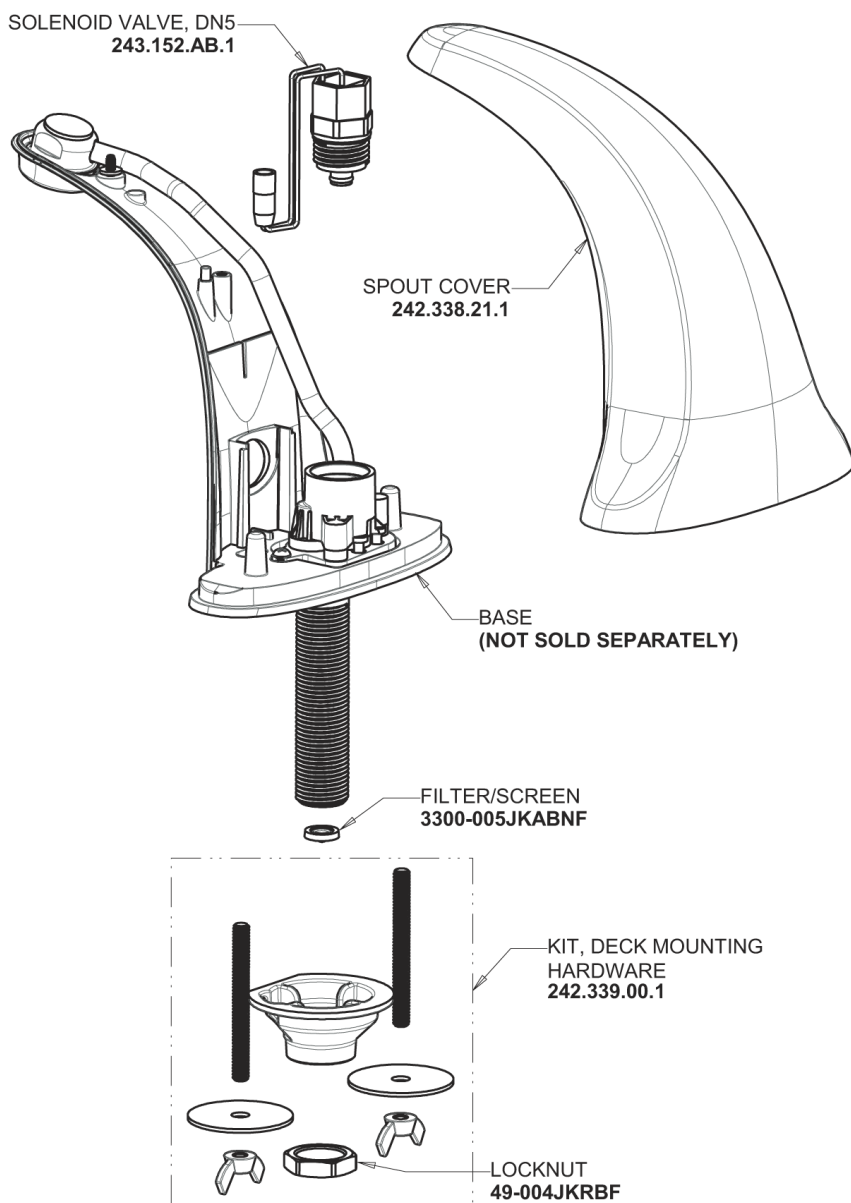

# Repair Parts

116.976.AB.1

E-Tronic® 40 Traditional Sink Faucet with Dual Beam Infrared Sensor

**CHICAGO  
FAUCETS**

a Geberit company

## E-Tronic 40 Base Base Parts: