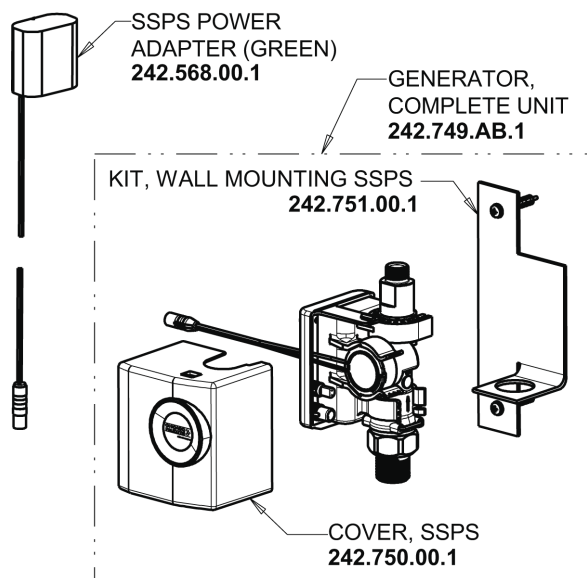

Self Sustaining Power System
SSPS

Thermostatic Mixing Valve
131-ABNF