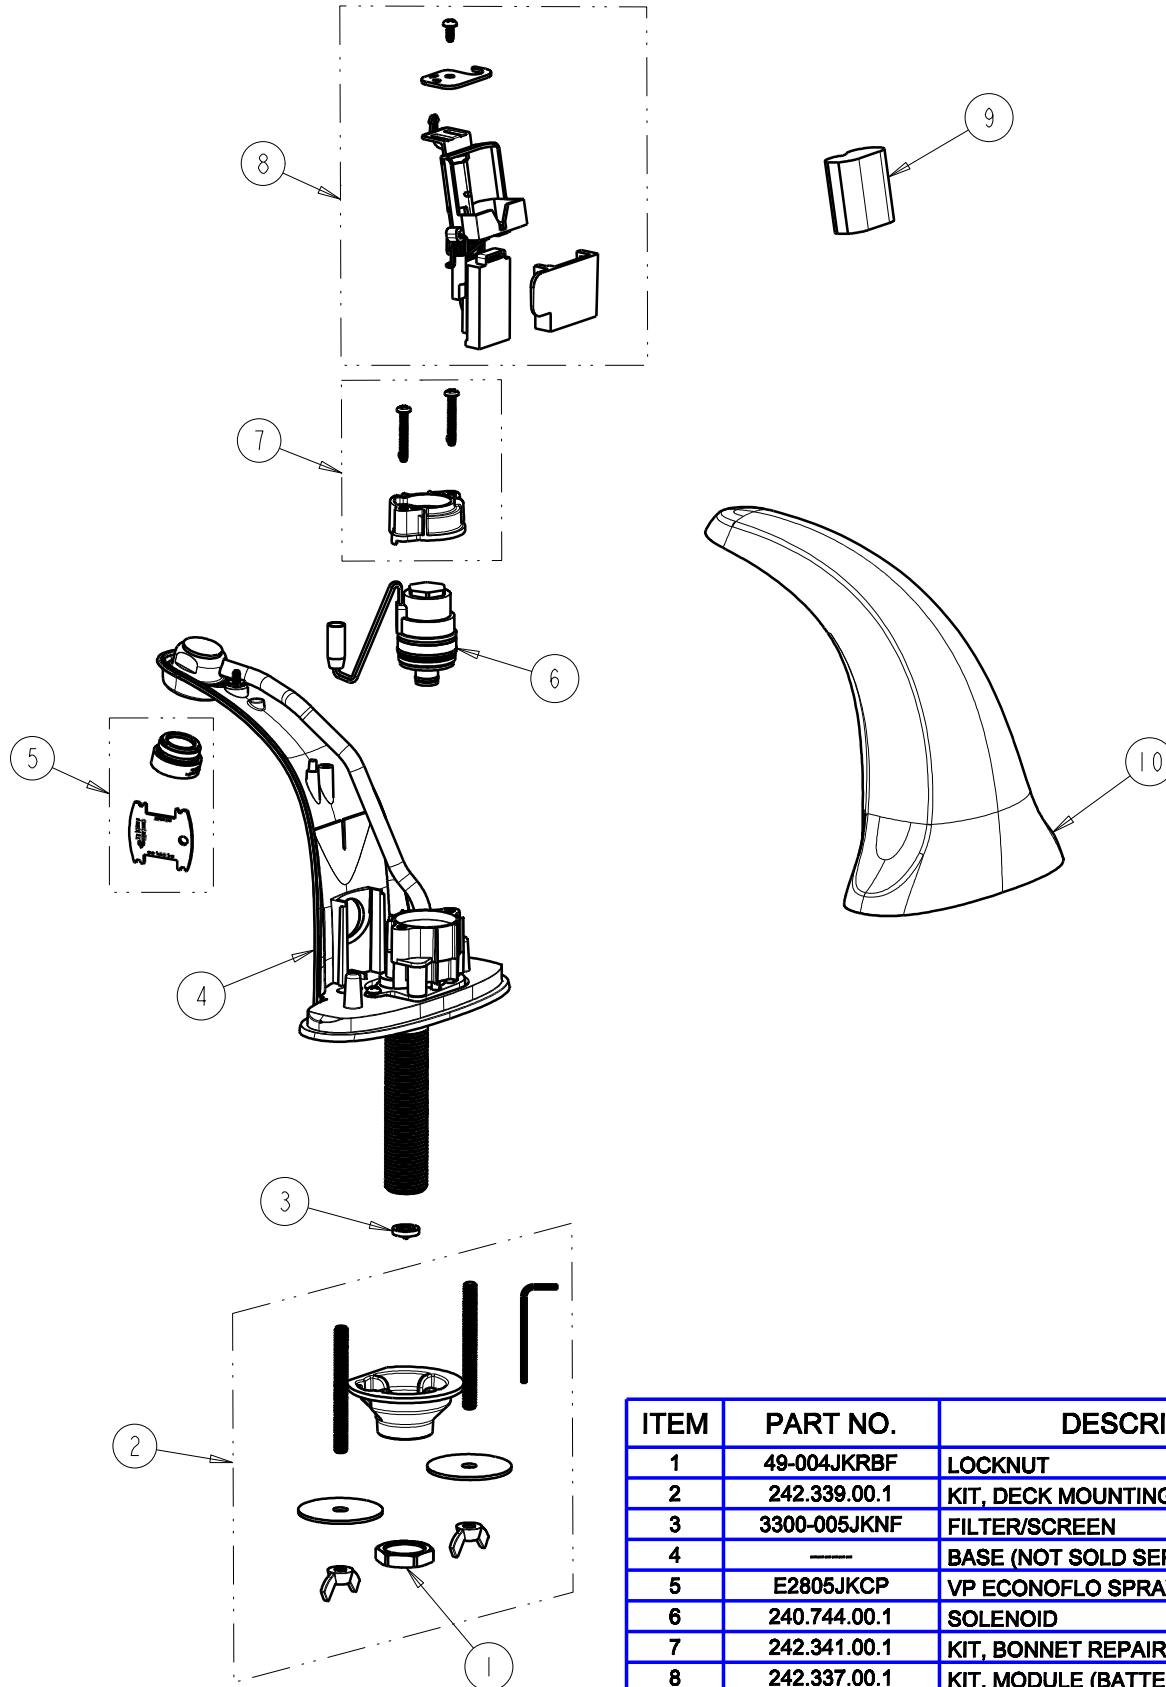

CHICAGO FAUCETS
a Geberit company

2100 South Clearwater Drive
Des Plaines, IL 60018
Phone: 847-803-5000
Fax: 847-803-5454
www.chicagofaucets.com

REPAIR PARTS

BY: SID DATE: 10-06-09
CHK: *[Signature]* REV:

FITTING NO.

116.606.AB.1

SUBMITTED MODEL NO.

ITEM NO.

FOR TECHNICAL ASSISTANCE
1-800-TEC-TRUE (1-800-832-8783)

ITEM	PART NO.	DESCRIPTION
1	49-004JKRBF	LOCKNUT
2	242.339.00.1	KIT, DECK MOUNTING HARDWARE
3	3300-005JKNF	FILTER/SCREEN
4	-----	BASE (NOT SOLD SEPARATELY)
5	E2805JKCP	VP ECONOFLO SPRAY OUTLET w/KEY
6	240.744.00.1	SOLENOID
7	242.341.00.1	KIT, BONNET REPAIR
8	242.337.00.1	KIT, MODULE (BATTERY NOT INCLUDED)
9	-----	6V LITHIUM BATTERY CR-P2 NOT SOLD
10	242.338.21.1	SPOUT COVER