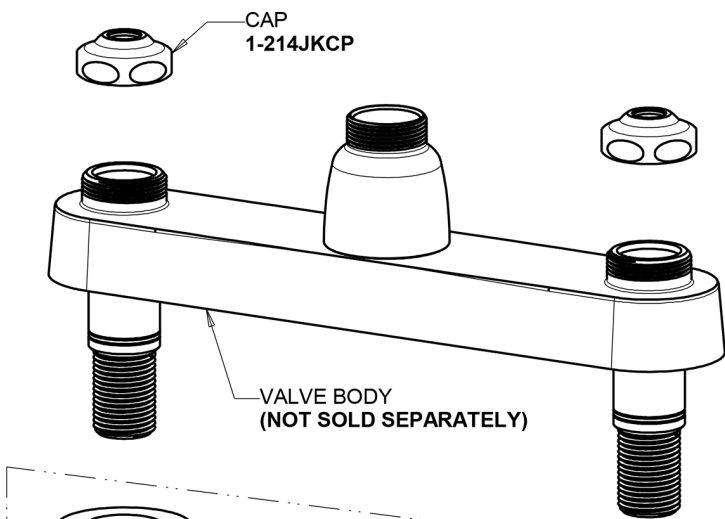

# Repair Parts

1100-L9-317XKABCP

Hot and Cold Water Sink Faucet

**CHICAGO  
FAUCETS**

a Geberit company

## Base Parts: