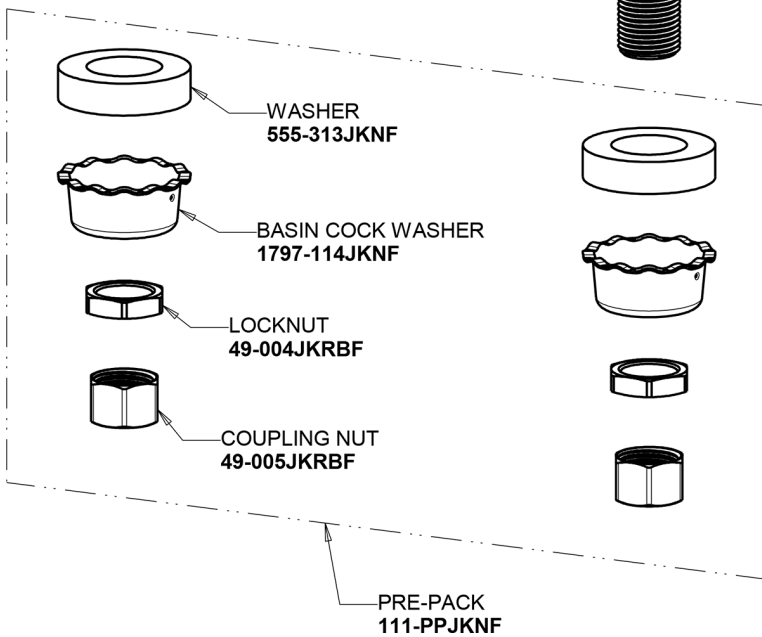

# Repair Parts

1100-L9-317XKABCP

Hot and Cold Water Sink Faucet

**CHICAGO  
FAUCETS**

a Geberit company

## Base Parts:

# Repair Parts

1100-L9-317XKABCP

Hot and Cold Water Sink Faucet

**CHICAGO  
FAUCETS** 

a Geberit company

4" Wristblade Handle  
317-PRJKCP

Ceramic 1/4-Turn Cartridge (pair)  
1-099XKJKABNF (right)  
1-100XKJKABNF (left)