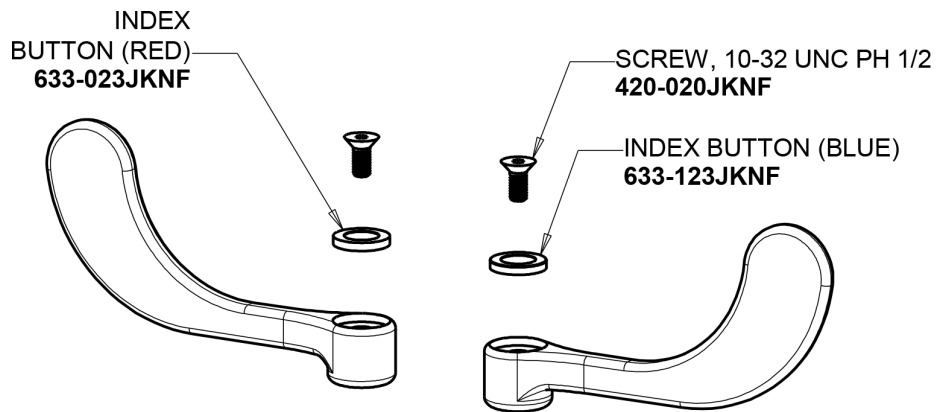

# Repair Parts

1100-L9-317XKABCP

Hot and Cold Water Sink Faucet

**CHICAGO  
FAUCETS** 

a Geberit company

4" Wristblade Handle  
317-PRJKCP

Ceramic 1/4-Turn Cartridge (pair)  
1-099XKJKABNF (right)  
1-100XKJKABNF (left)