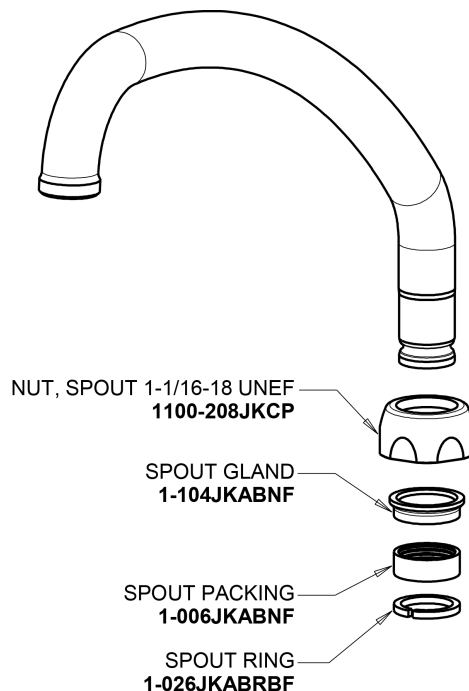

# Repair Parts

1100-L9-317XKABCP

Hot and Cold Water Sink Faucet

**CHICAGO  
FAUCETS**

a Geberit company

## Base Parts:

## 9-1/2" L Type Swing Spout L9LEOJKAB

# Repair Parts

1100-L9-317XKABCP

Hot and Cold Water Sink Faucet

**CHICAGO  
FAUCETS** 

a Geberit company

4" Wristblade Handle  
317-PRJKCP

Ceramic 1/4-Turn Cartridge (pair)  
1-099XKJKABNF (right)  
1-100XKJKABNF (left)