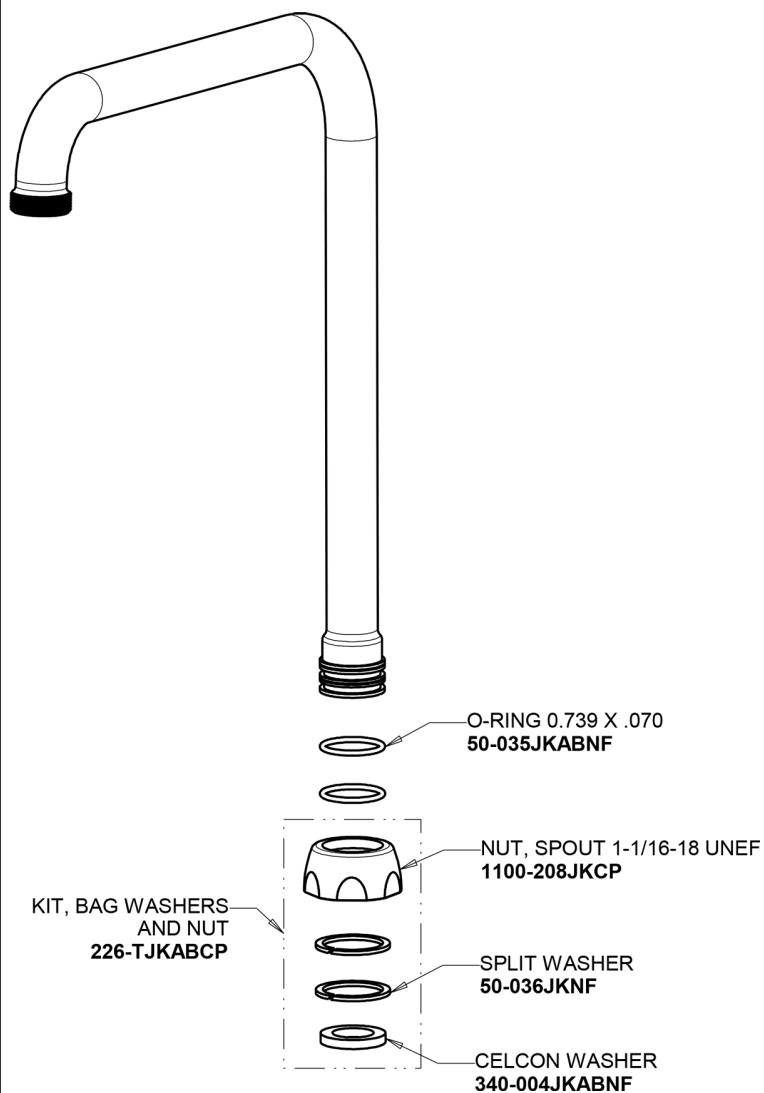

Repair Parts

1100-HA8E35-241AB

Hot and Cold Water Sink Faucet

**CHICAGO
FAUCETS**

a Geberit company

Base Parts:

8" Rigid / Swing High Arch Spout HA8AJKABCP

For Technical Assistance:

Hot and Cold Water Sink Faucet

**CHICAGO
FAUCETS** 

a Geberit company

2-3/8" Lever Handle (pair)
241-PLPRJKCP

1.5 GPM (5.7 L/min) Aerator
E35JKABCP

Quartern Compression Operating Cartridge (pair)
1-099XTJKABNF (right)
1-100XTJKABNF (left)