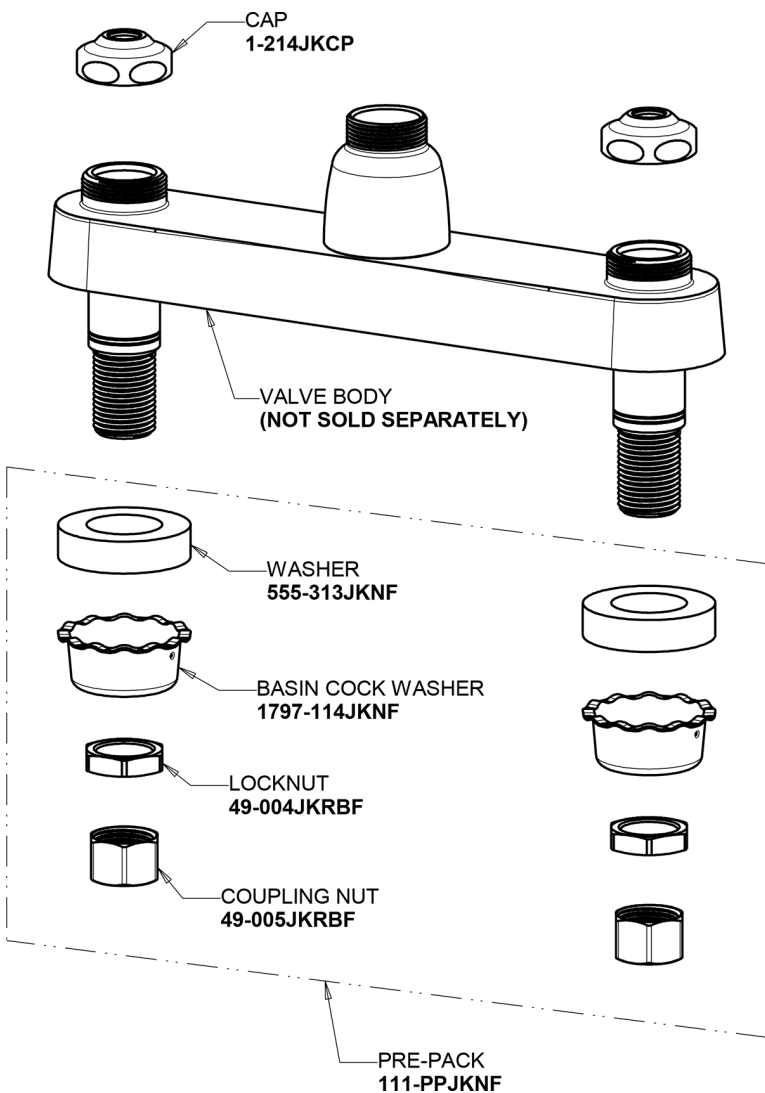

Repair Parts

1100-HA8E35-241AB

Hot and Cold Water Sink Faucet

**CHICAGO
FAUCETS**

a Geberit company

Base Parts:

8" Rigid / Swing High Arch Spout HA8AJKABCP

For Technical Assistance:

Hot and Cold Water Sink Faucet

**CHICAGO
FAUCETS** 

a Geberit company

2-3/8" Lever Handle (pair)
241-PLPRJKCP

1.5 GPM (5.7 L/min) Aerator
E35JKABCP

Quartern Compression Operating Cartridge (pair)
1-099XTJKABNF (right)
1-100XTJKABNF (left)