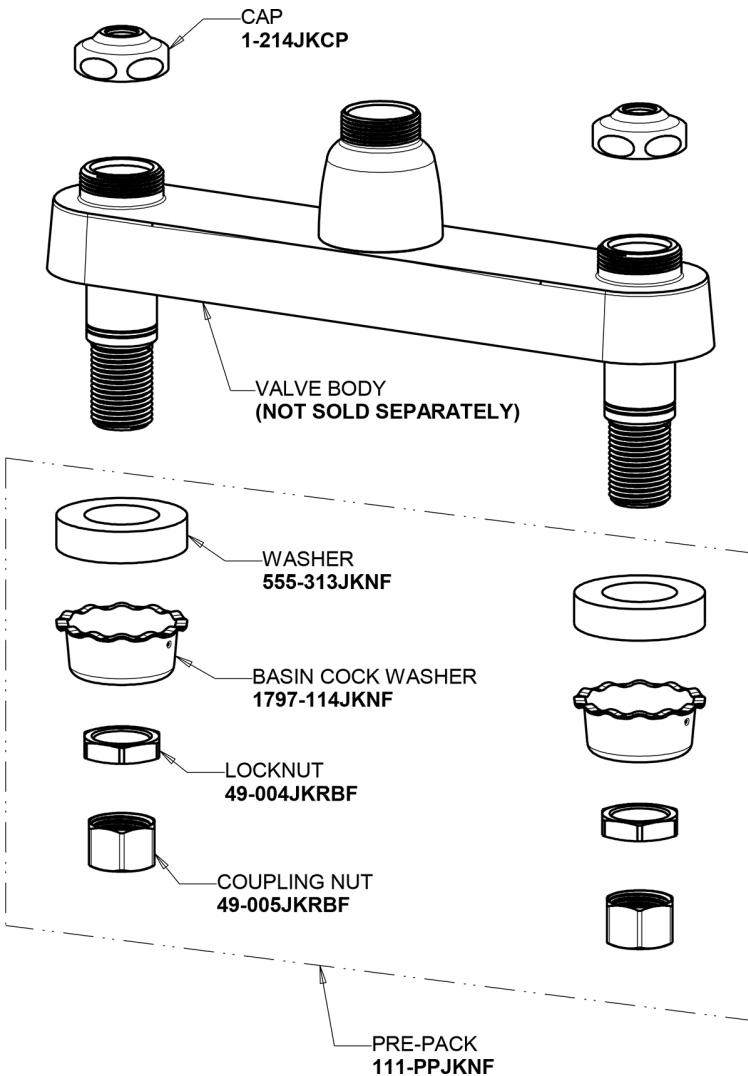

Repair Parts

1100-369ABCP

Hot and Cold Water Sink Faucet

**CHICAGO
FAUCETS**

a Geberit company

Base Parts:

8" L Type Swing Spout L8LEOJKAB

2.2 GPM (8.3 L/min) Aerator E3JKABCP

2-3/8" Lever Handle 369-PRJKCP

Quatum Compression Operating Cartridge (pair) 1-099XTJKABNF (right) 1-100XTJKABNF (left)

For Technical Assistance:

Phone: 800-TEC-TRUE (832-8783)

Email: techsupport.us@chicago faucets.com