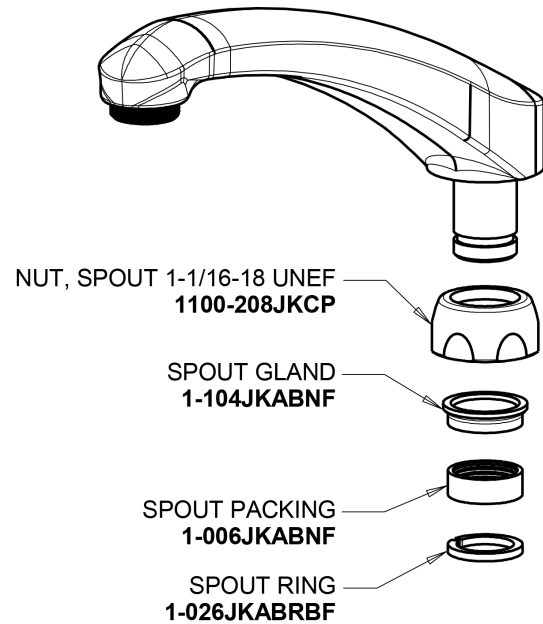

Repair Parts

1100-369ABCP

Hot and Cold Water Sink Faucet

**CHICAGO
FAUCETS**

a Geberit company

Base Parts:

8" L Type Swing Spout L8LEOJKAB

2.2 GPM (8.3 L/min) Aerator E3JKABCP

2-3/8" Lever Handle 369-PRJKCP

Quatum Compression Operating Cartridge (pair) 1-099XTJKABNF (right) 1-100XTJKABNF (left)

For Technical Assistance:

Phone: 800-TEC-TRUE (832-8783)

Email: techsupport.us@chicago faucets.com