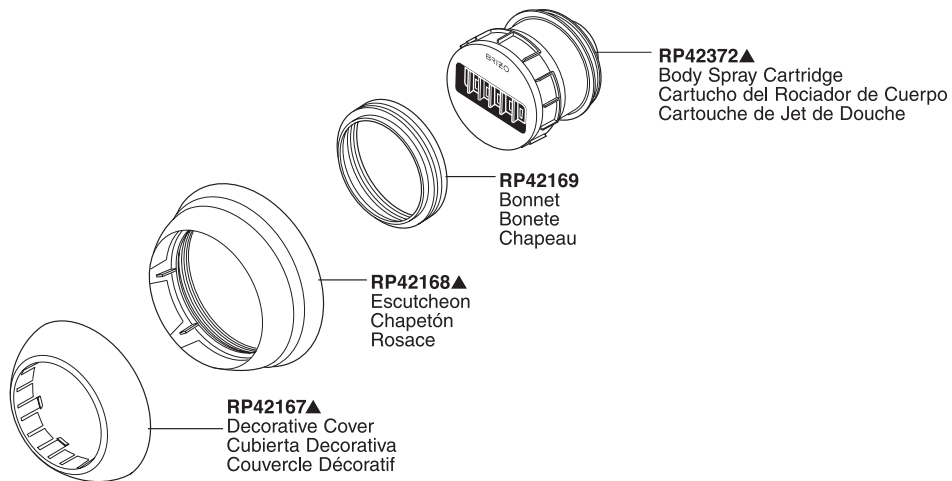

H₂O BODY SPRAY—Trim

Model/Modelo—T84101 Trim

TUB / SHOWER