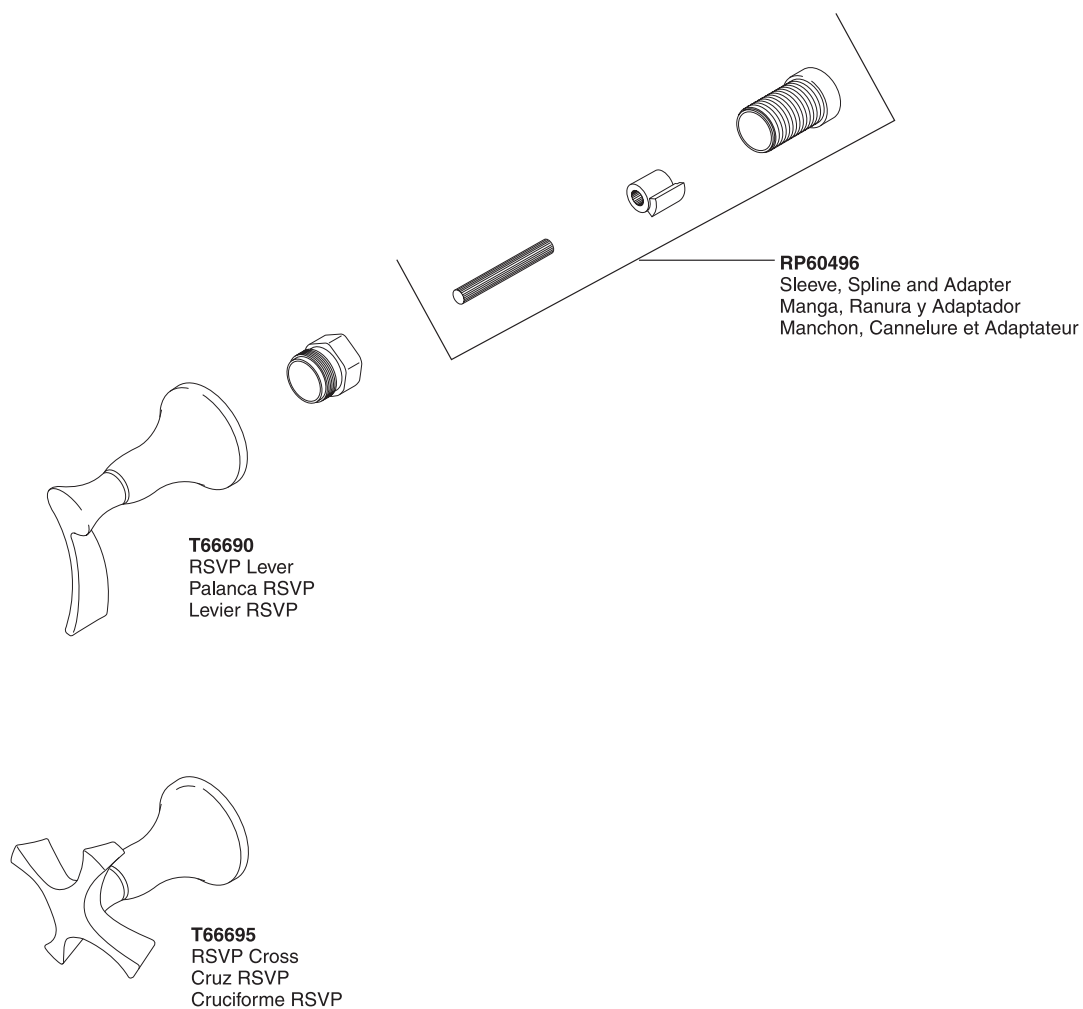

RSVP™ CUSTOM SHOWER—HIGH FLOW SENSORI™

Model/Modelo—T66690 & T66695 Trim

TUB / SHOWER