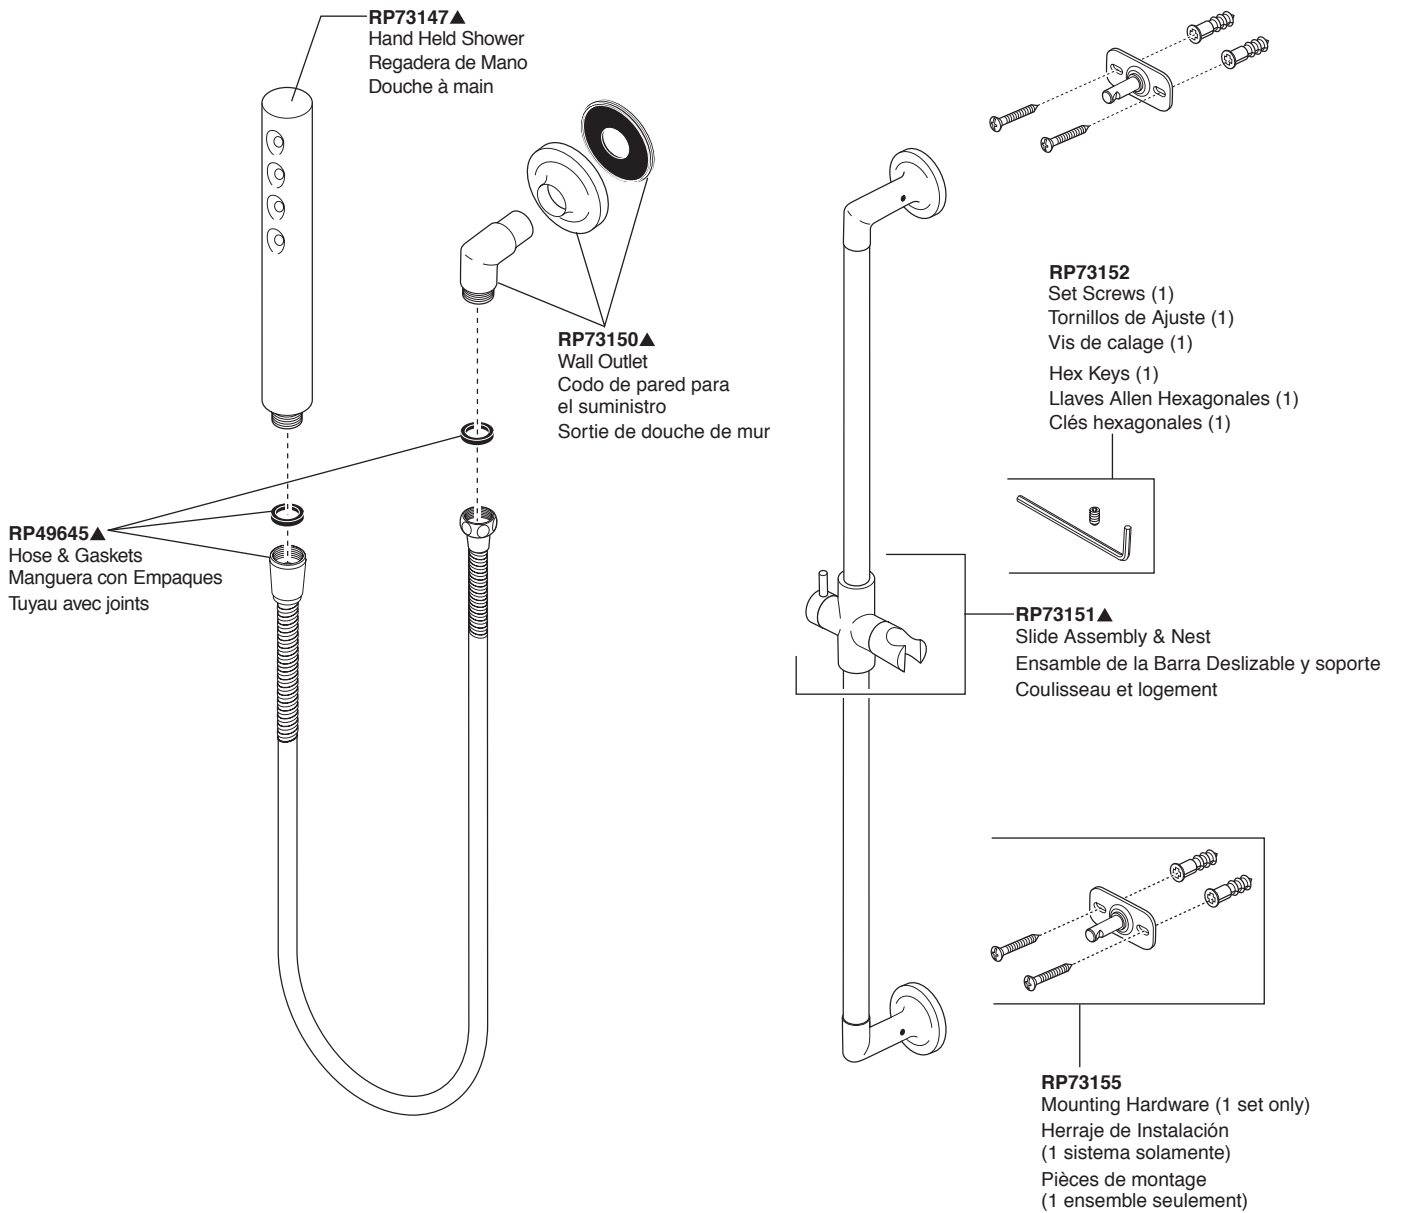

ODIN™ SHOWER SLIDE BAR—WITH HAND HELD SHOWER

Model/Modelo — 85775

SHOWER BAR