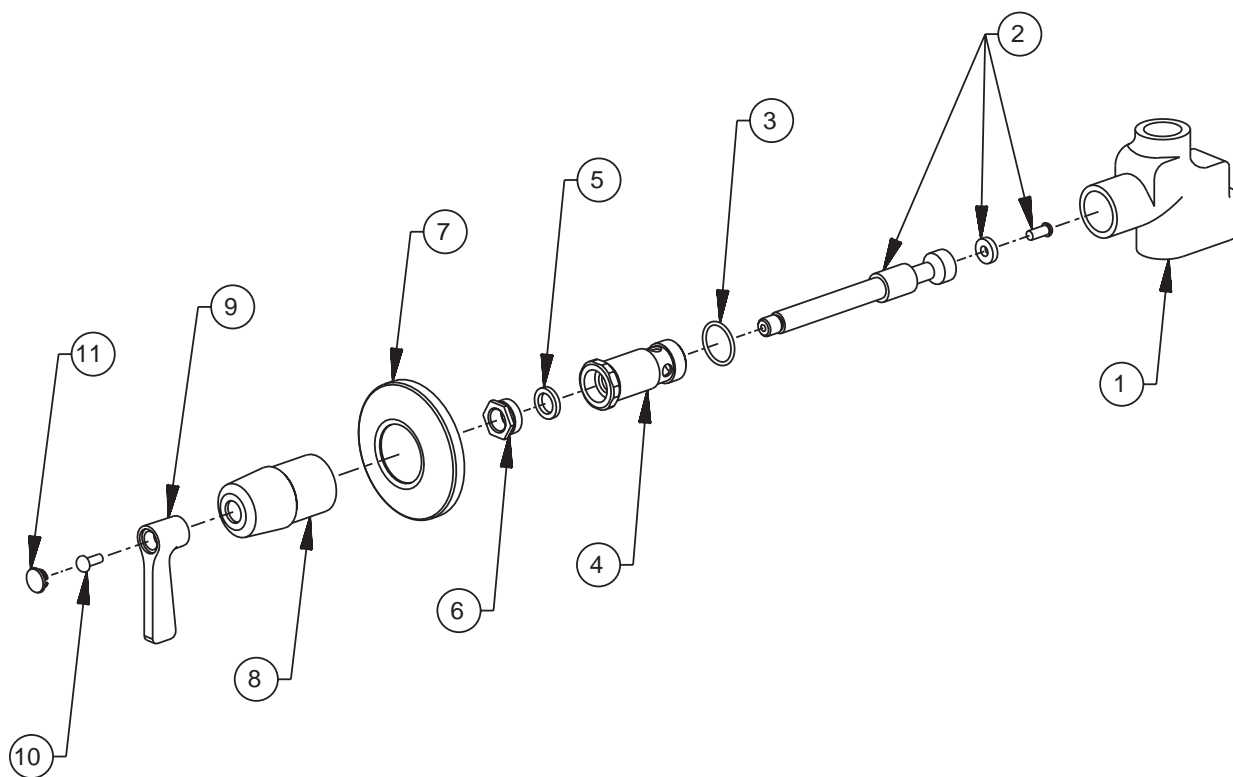

Diverter Valve Repair Parts — S27-185

Parts List

Item	Part No.	Description	Valve Assembly S27-185
			Qty
1	269-403	Body	1
2	269-412A	Repair Kit	1
3	125-001DC	O-Ring	1
4	269-405	Hub	1
5	269-407	Packing	1
6	269-408	Packing Nut	1
7	269-409	Escutcheon	1
8	269-410	Collar	1
9	269-412	Handle	1
10	269-413	Screw	1
11	269-1368	Index	1

HN-300 Shower Components Repair Parts

Shower Curtain Repair Parts

Curtain Hook (qty. 10)	151-001
Curtain Rod	269-367
Shower Rod Flange (2)	150-157
#10-13 x 2" Phillips-head Screw (qty. 4)	P10-412
Vinyl Shower Curtain	170-006

Curtain
 Prepack
 S30-068

Additional Shower Curtains

Duck Shower Curtain	170-006D
Herculite Shower Curtain	170-006E