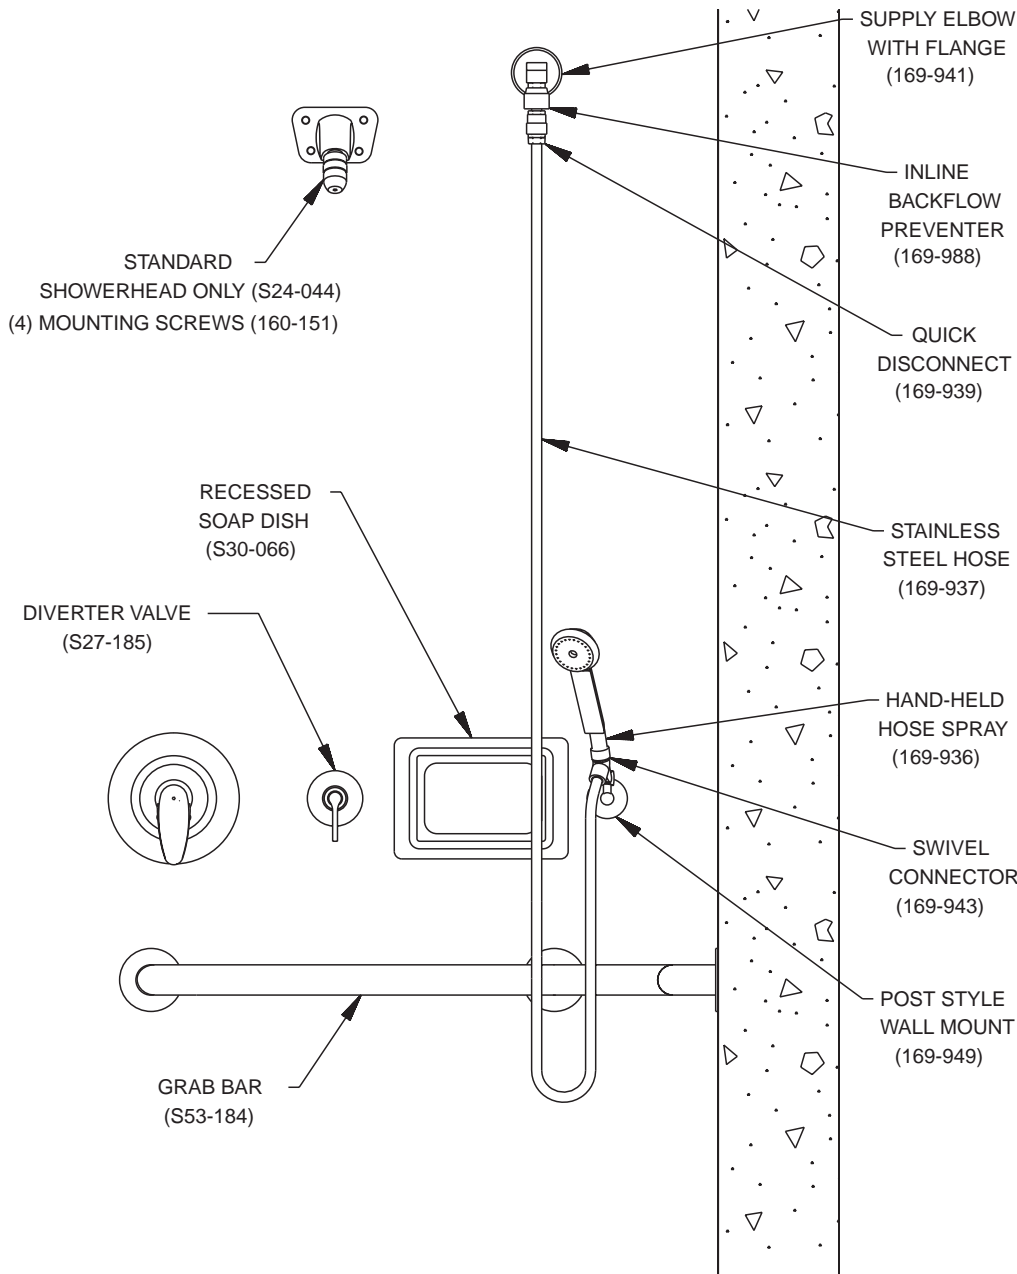

Diverter Valve Repair Parts — S27-185

Parts List

Item	Part No.	Description	Valve Assembly S27-185
			Qty
1	269-403	Body	1
2	269-412A	Repair Kit	1
3	125-001DC	O-Ring	1
4	269-405	Hub	1
5	269-407	Packing	1
6	269-408	Packing Nut	1
7	269-409	Escutcheon	1
8	269-410	Collar	1
9	269-412	Handle	1
10	269-413	Screw	1
11	269-1368	Index	1

HN-300 Shower Components Repair Parts

Shower Curtain Repair Parts

Curtain Hook (qty. 10)	151-001
Curtain Rod	269-367
Shower Rod Flange (2)	150-157
#10-13 x 2" Phillips-head Screw (qty. 4)	P10-412
Vinyl Shower Curtain	170-006

Curtain
 Prepack
 S30-068

Additional Shower Curtains

Duck Shower Curtain	170-006D
Herculite Shower Curtain	170-006E