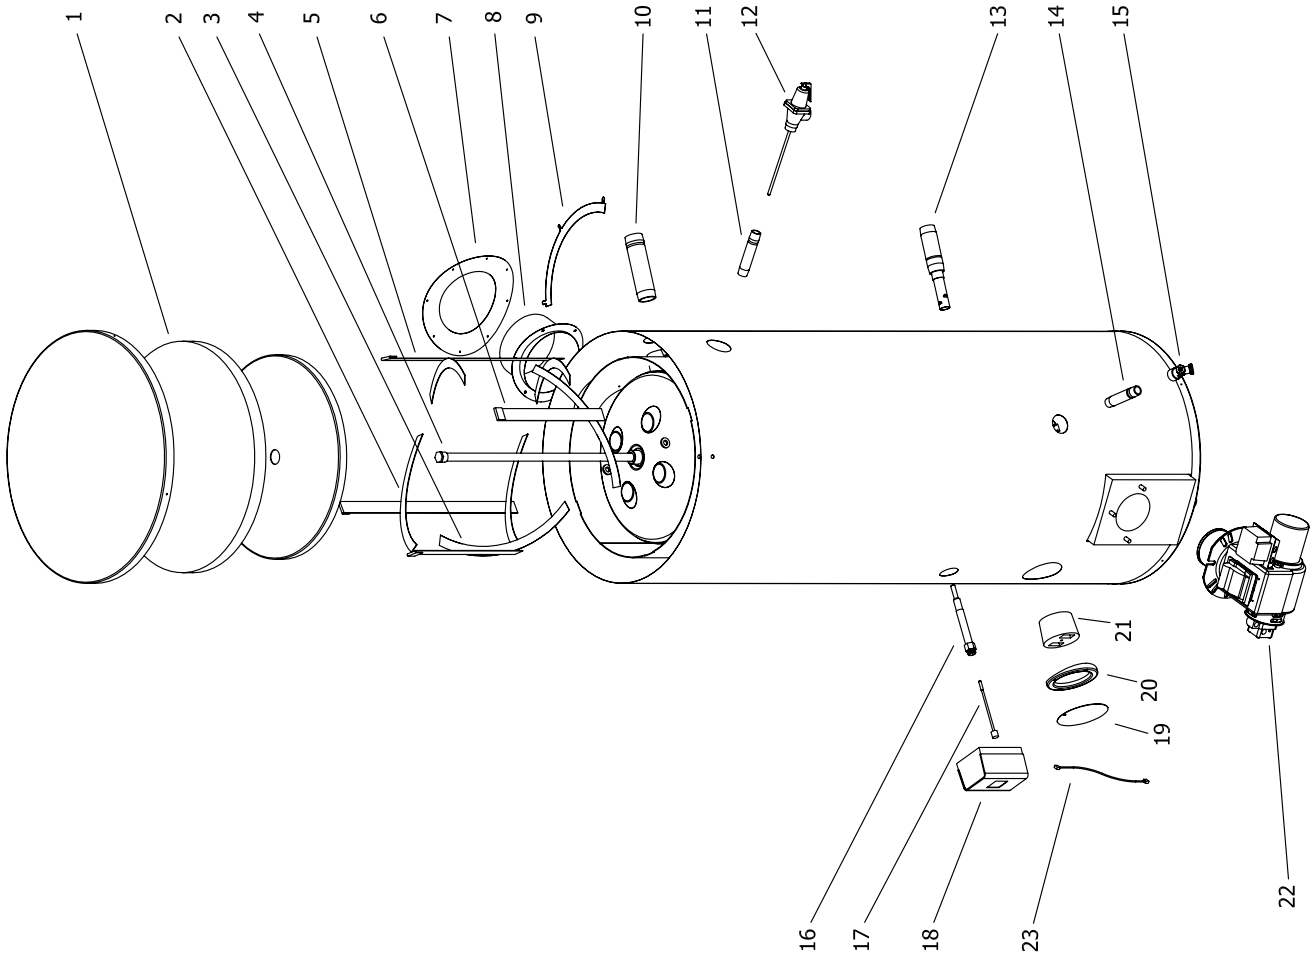

***Effective: July, 2007  
ECO 7226***

**NOTE: BOTH MODEL AND SERIAL  
NUMBERS ARE REQUIRED FOR  
ORDERING REPLACEMENT PARTS**

Dimensions and specifications  
subject to change without notice.

Item	Description	Model	Model	Model	Model	Model
		RF30 BW503	RF30SX BW503	RF50 BW504,505	RF70 BW507,508	BWC Part # Below
		BWC Part # Below	BWC Part # Below	BWC Part # Below	BWC Part # Below	BWC Part # Below
1	Head Insulation	226-81313-10	226-81313-01	226-81313-02	226-81313-11	
2	Baffle-Left Rear	239-46688-00	239-46573-01	239-46573-02	239-46573-03	
3	Baffle-Left Front	---	239-46571-01	239-46571-01	239-46571-02	
4	Plug Type Anode (Magnesium)	224-32758-34	224-32758-33	224-32758-07	224-32758-07	
	Plug Type Anode (Aluminum)	224-38508-04	224-38508-02	224-38508-07	224-38508-07	
5	Baffle-Right Rear	239-46687-00	239-46572-01	239-46572-02	239-46572-03	
6	Baffle-Right Front	---	239-46570-01	239-46570-01	239-46570-02	
7	Escutcheon-Exhaust Outlet	243-46589-01	243-46589-01	243-46589-02	243-46589-03	
8	Exhaust Outlet	239-46565-01	239-46565-01	239-46565-02	239-46565-03	
9	Baffle-Center Rear	239-46608-00	---	---	---	
10	Hot Water Outlet	229-32762-26	229-32762-27	229-32762-25	229-32762-25	
11	T & P Nipple	229-32762-26	229-32762-27	229-32762-26	229-32762-26	
12	T & P Relief Valve	230-46566-00	230-46566-00	230-46566-00	230-46566-00	
13	Cold Water Inlet Hydrojet	229-46796-00	229-46796-00	229-46797-00	229-46797-00	
14	Drain Nipple	229-32762-26	229-32762-27	229-32762-26	229-32762-26	
15	Brass Drain Valve	227-46568-00	227-46568-00	227-46568-00	227-46568-00	
16	Thermal Immersion Well	233-46567-00	233-46567-00	233-46567-00	233-46567-00	
17	Thermister Only*	239-46553-01	239-46553-01	239-46553-01	239-46553-01	
18	Thermostat w/Thermister (electronic)*	233-46038-00	233-46038-00	233-46038-00	233-46038-00	
19	Peephole Cover	239-39687-00	239-39687-00	239-39687-00	239-39687-00	
20	Peephole Flange	239-39716-00	239-39716-00	239-39716-00	239-39716-00	
21	Peephole Plug	243-39717-00	243-39717-00	243-39717-00	243-39717-00	
22	Burner Assembly 120V 1/S Pump	228-44392-07	228-44392-07	228-44392-09 (BW504)	228-44392-13 (BW507)	
	Burner Assembly 120V 1/S Pump	---	---	228-44392-11 (BW505)	228-44392-15 (BW508)	