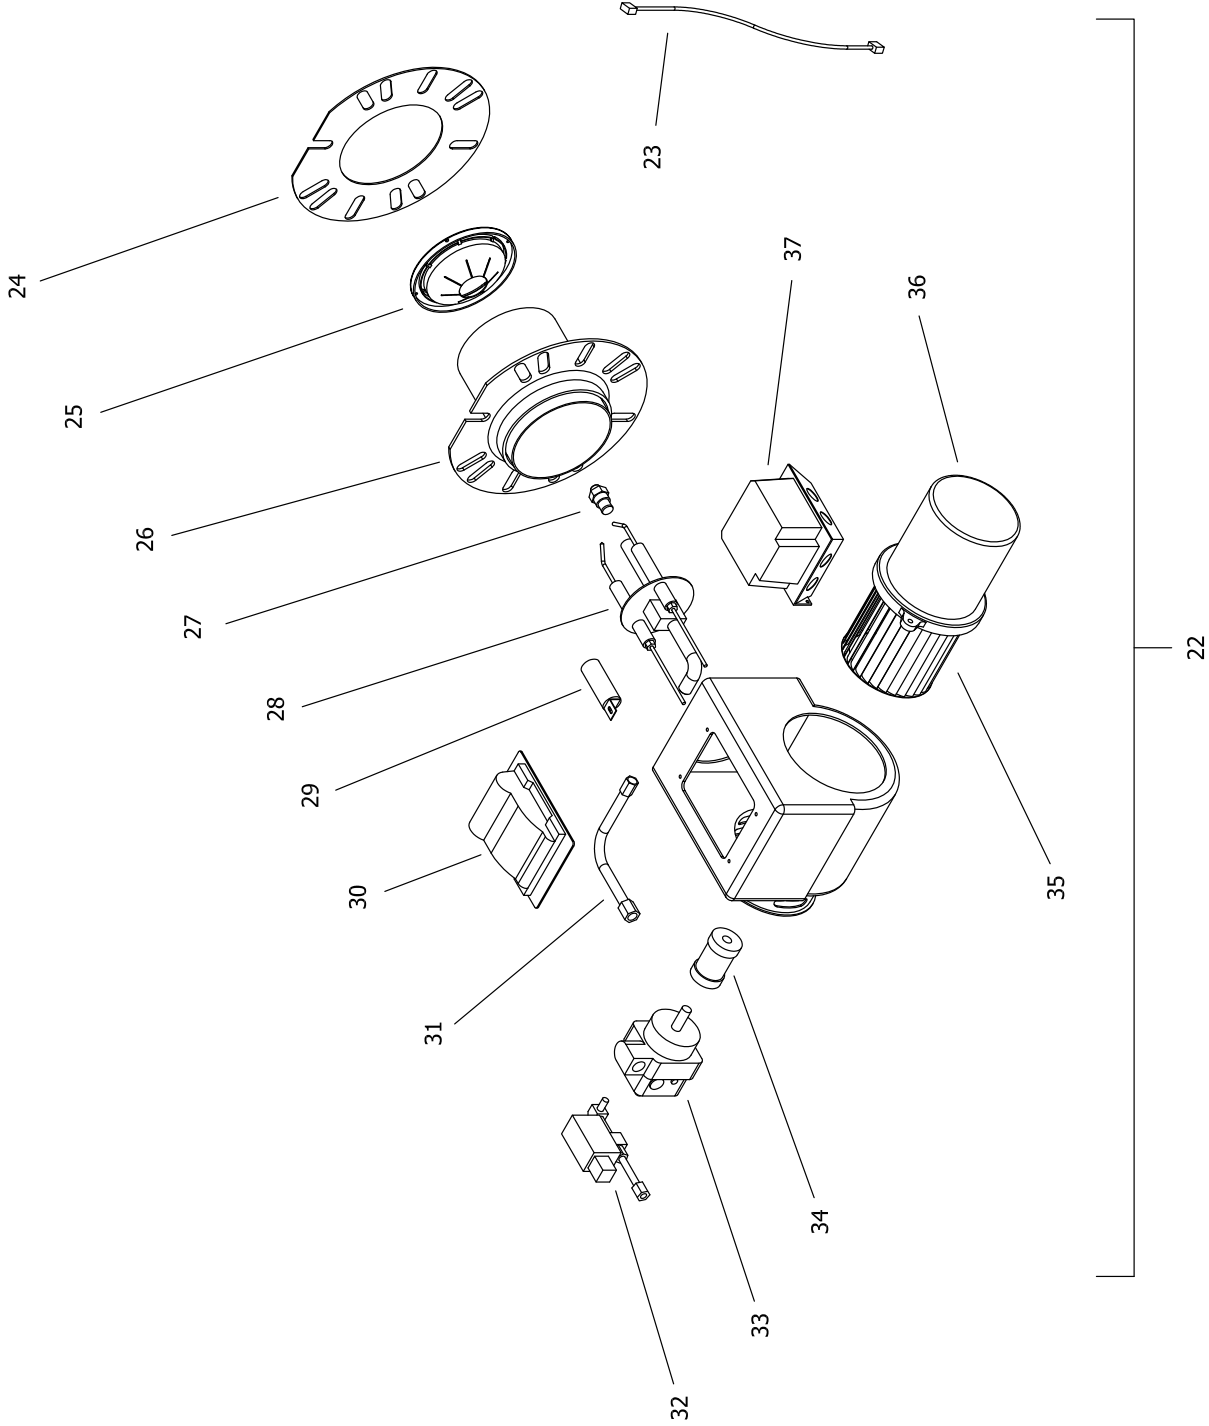

Item	Description	Model	Model	Model	Model	Model
22	Burner Assembly 120V 1/S Pump	RF30 BW503	RF30SX BW503	228-44392-07	228-44392-09 (BW504)	228-44392-13 (BW507)
	Burner Assembly 120V 1/S Pump	---	---	228-44392-11 (BW505)	228-44392-15 (BW508)	
		Beckett Part # Below		Beckett Part # Below		Beckett Part # Below
23	Wire Harness*	51924	51924	51925	51925	51925
24	Gasket Oil Fired	31653	31653	31653	31653	31653
25	Burner Firing Head	360003	360003	360006	360012	360012
26	Air Tube w/Nozzle Line Electrode Assy**	Specify	Specify	Specify	Specify	Specify
27	Oil Nozzle	.85 x 80B Delavan	.85 x 80B Delavan	1.25 x 80B Delavan (BW504)	1.50 x 80B Delavan (BW507)	
	Oil Nozzle	---	---	1.35 x 80B Delavan (BW505)	1.75 x 80B Delavan (BW508)	
28	Electrode Replacement Kit	5780	5780	5780	5782	5782
29	Cad Cell	7006Q	7006Q	7006Q	7006Q	7006Q
30	Ignition Transformer (120V)	51771U	51771U	51771U	51771U	51771U
	Ignition Transformer (240V, 60Hz)	21175U	21175U	21175U	21175U	21175U
31	Copper Oil Feedline	5394	5394	5394	5394	5394
32	Pump Solenoid (240V only)	2234U	2234U	2234U	2234U	2234U
33	Oil Pump 120V (Single)	21844U	21844U	21844U	21844U	21844U
	Oil Pump 120V (Dual)	21941U	21941U	21941U	21941U	21941U
	Oil Pump 240V, 60Hz (Single)	2460U	2460U	2460U	2460U	2460U
	Oil Pump 240V, 60Hz (Dual)	2583U	2583U	2583U	2583U	2583U
34	Oil Pump Drive Coupling	2454U	2454U	2454U	2454U	2454U
35	Blower Wheel	2999U	2999U	2999U	2999U	2999U
36	Blower Motor (120V)	21805U	21805U	21805U	21805U	21805U
	Blower Motor (240V, 60Hz)	21174U	21174U	21174U	21174U	21174U
37	Primary Control 120V	7456U	7456U	7456U	7456U	7456U
	Primary Control 240V, 60Hz	7414U	7414U	7414U	7414U	7414U

*Provided with burner complete (item 22). Also available individually.

**Specify Oil Burner Model. Example: BW503