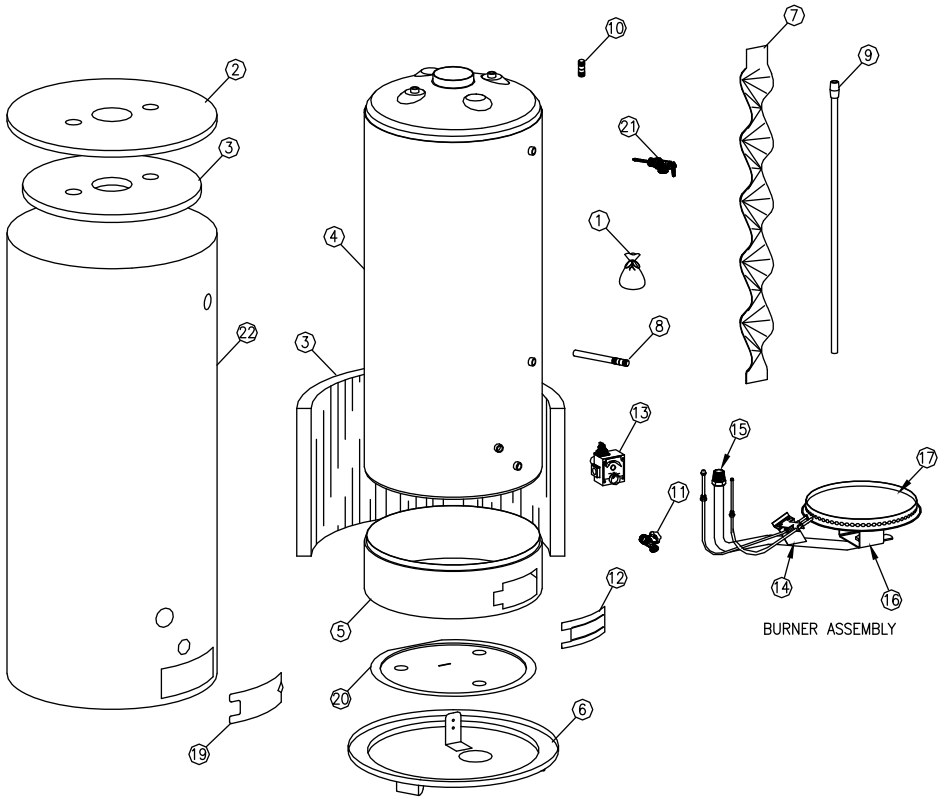

GAS FIRED MANUFACTURED HOME (MOBILE HOME) PARTS LIST

PARTS LIST & DESCRIPTION

1. Gas Conversion Kit	12. Inner Door
2. Jacket Top	13. Thermostat w/ECO (Convertible-Nat. or L.P. Gas)
3. Fiberglass Insulation	14. Pilot Assembly
4. Glass Lined Tank	15. Gas Feed Line (Burner)
5. Tank Skirt Assembly	16. Main Burner Orifice
6. Jacket Base Assembly	17. Burner
7. Flue Baffle Assembly	18. Pilot Orifice (Not Shown)
8. Cold Water Inlet Tube w/Nipple	19. Outer Door
9. Magnesium Anode	20. Radiation Shield
10. Hot Water Outlet Nipple	21. T&P Relief Valve (Optional)
11. Drain Valve	22. Jacket

NOTE: Part description, part number, model and serial number and gas type must be specified when ordering service parts.