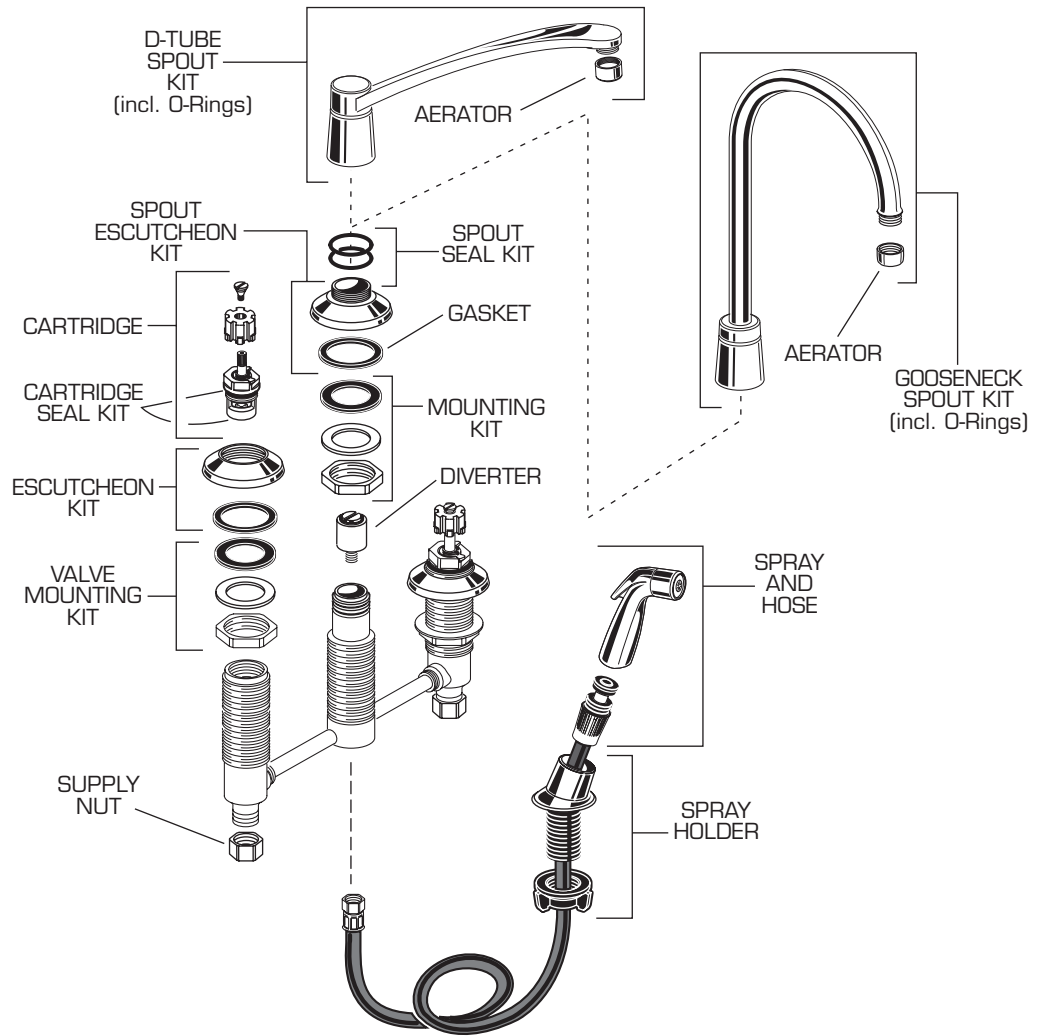

**HERITAGE**  
AMARILIS  
**BOTTOM-MOUNT  
KITCHEN FAUCET  
MODEL NUMBERS**

**7230 SERIES  
7231 SERIES  
7270 SERIES  
7271 SERIES**

*American Standard*

REPAIR PARTS	DESCRIPTION	PART NUMBER ★	PKG QTY
Handles	See Heritage-Amarilis Handles in Section E		
Faucet Parts	Cartridge	028610-0070A	1
	Cartridge Seal Kit	030741-0070A	1
	Spout Kit (D-Tube)	012202-0020A	1
	Spout Kit (Gooseneck)	012182-0020A	1
	Valve Mounting Kit	030258-0070A	2 Sets
	Spout Escutcheon Kit	012166-0020A	1
	Escutcheon Kit	030708-0020A	1
	Supply Nut (Brass)	024220-0070A	2
	Spout Seal Kit	012244-0070A	1
	Diverter	077043-0070A	1
	Aerator	066108-0020A	1
	Spray & Hose	030730-0020A	1
	Spray Holder	030760-0020A	1