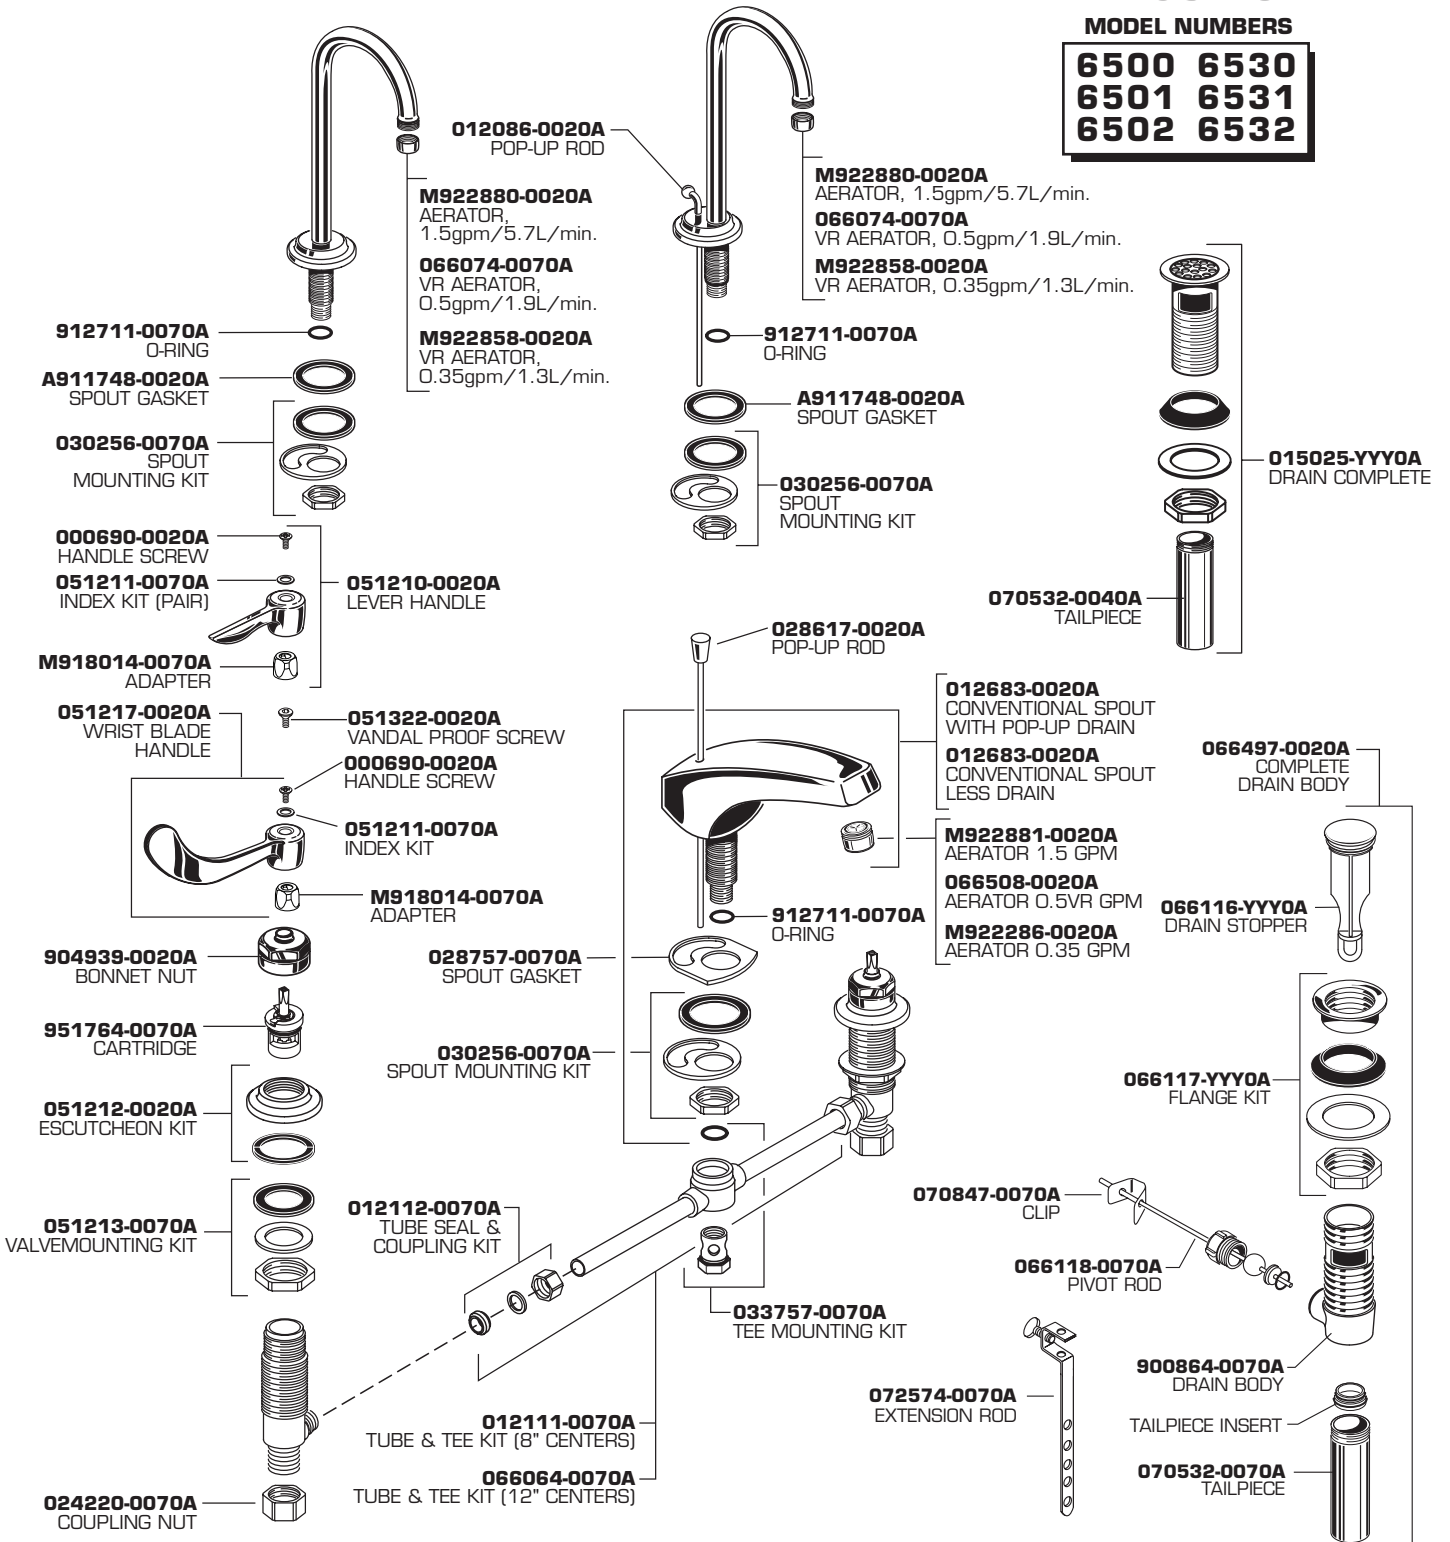

MODEL NUMBERS

6500	6530
6501	6531
6502	6532

**HOT LINE FOR HELP**

For toll-free information and answers to your questions, call:  
1-800-442-1902  
Weekdays 8:00 a.m. to 6:00 p.m. EST  
IN CANADA 1-800-387-0369 (TORONTO 1-905-306-1093)  
Weekdays 8:00 a.m. to 7:00 p.m. EST  
IN MEXICO 01-800-839-1200